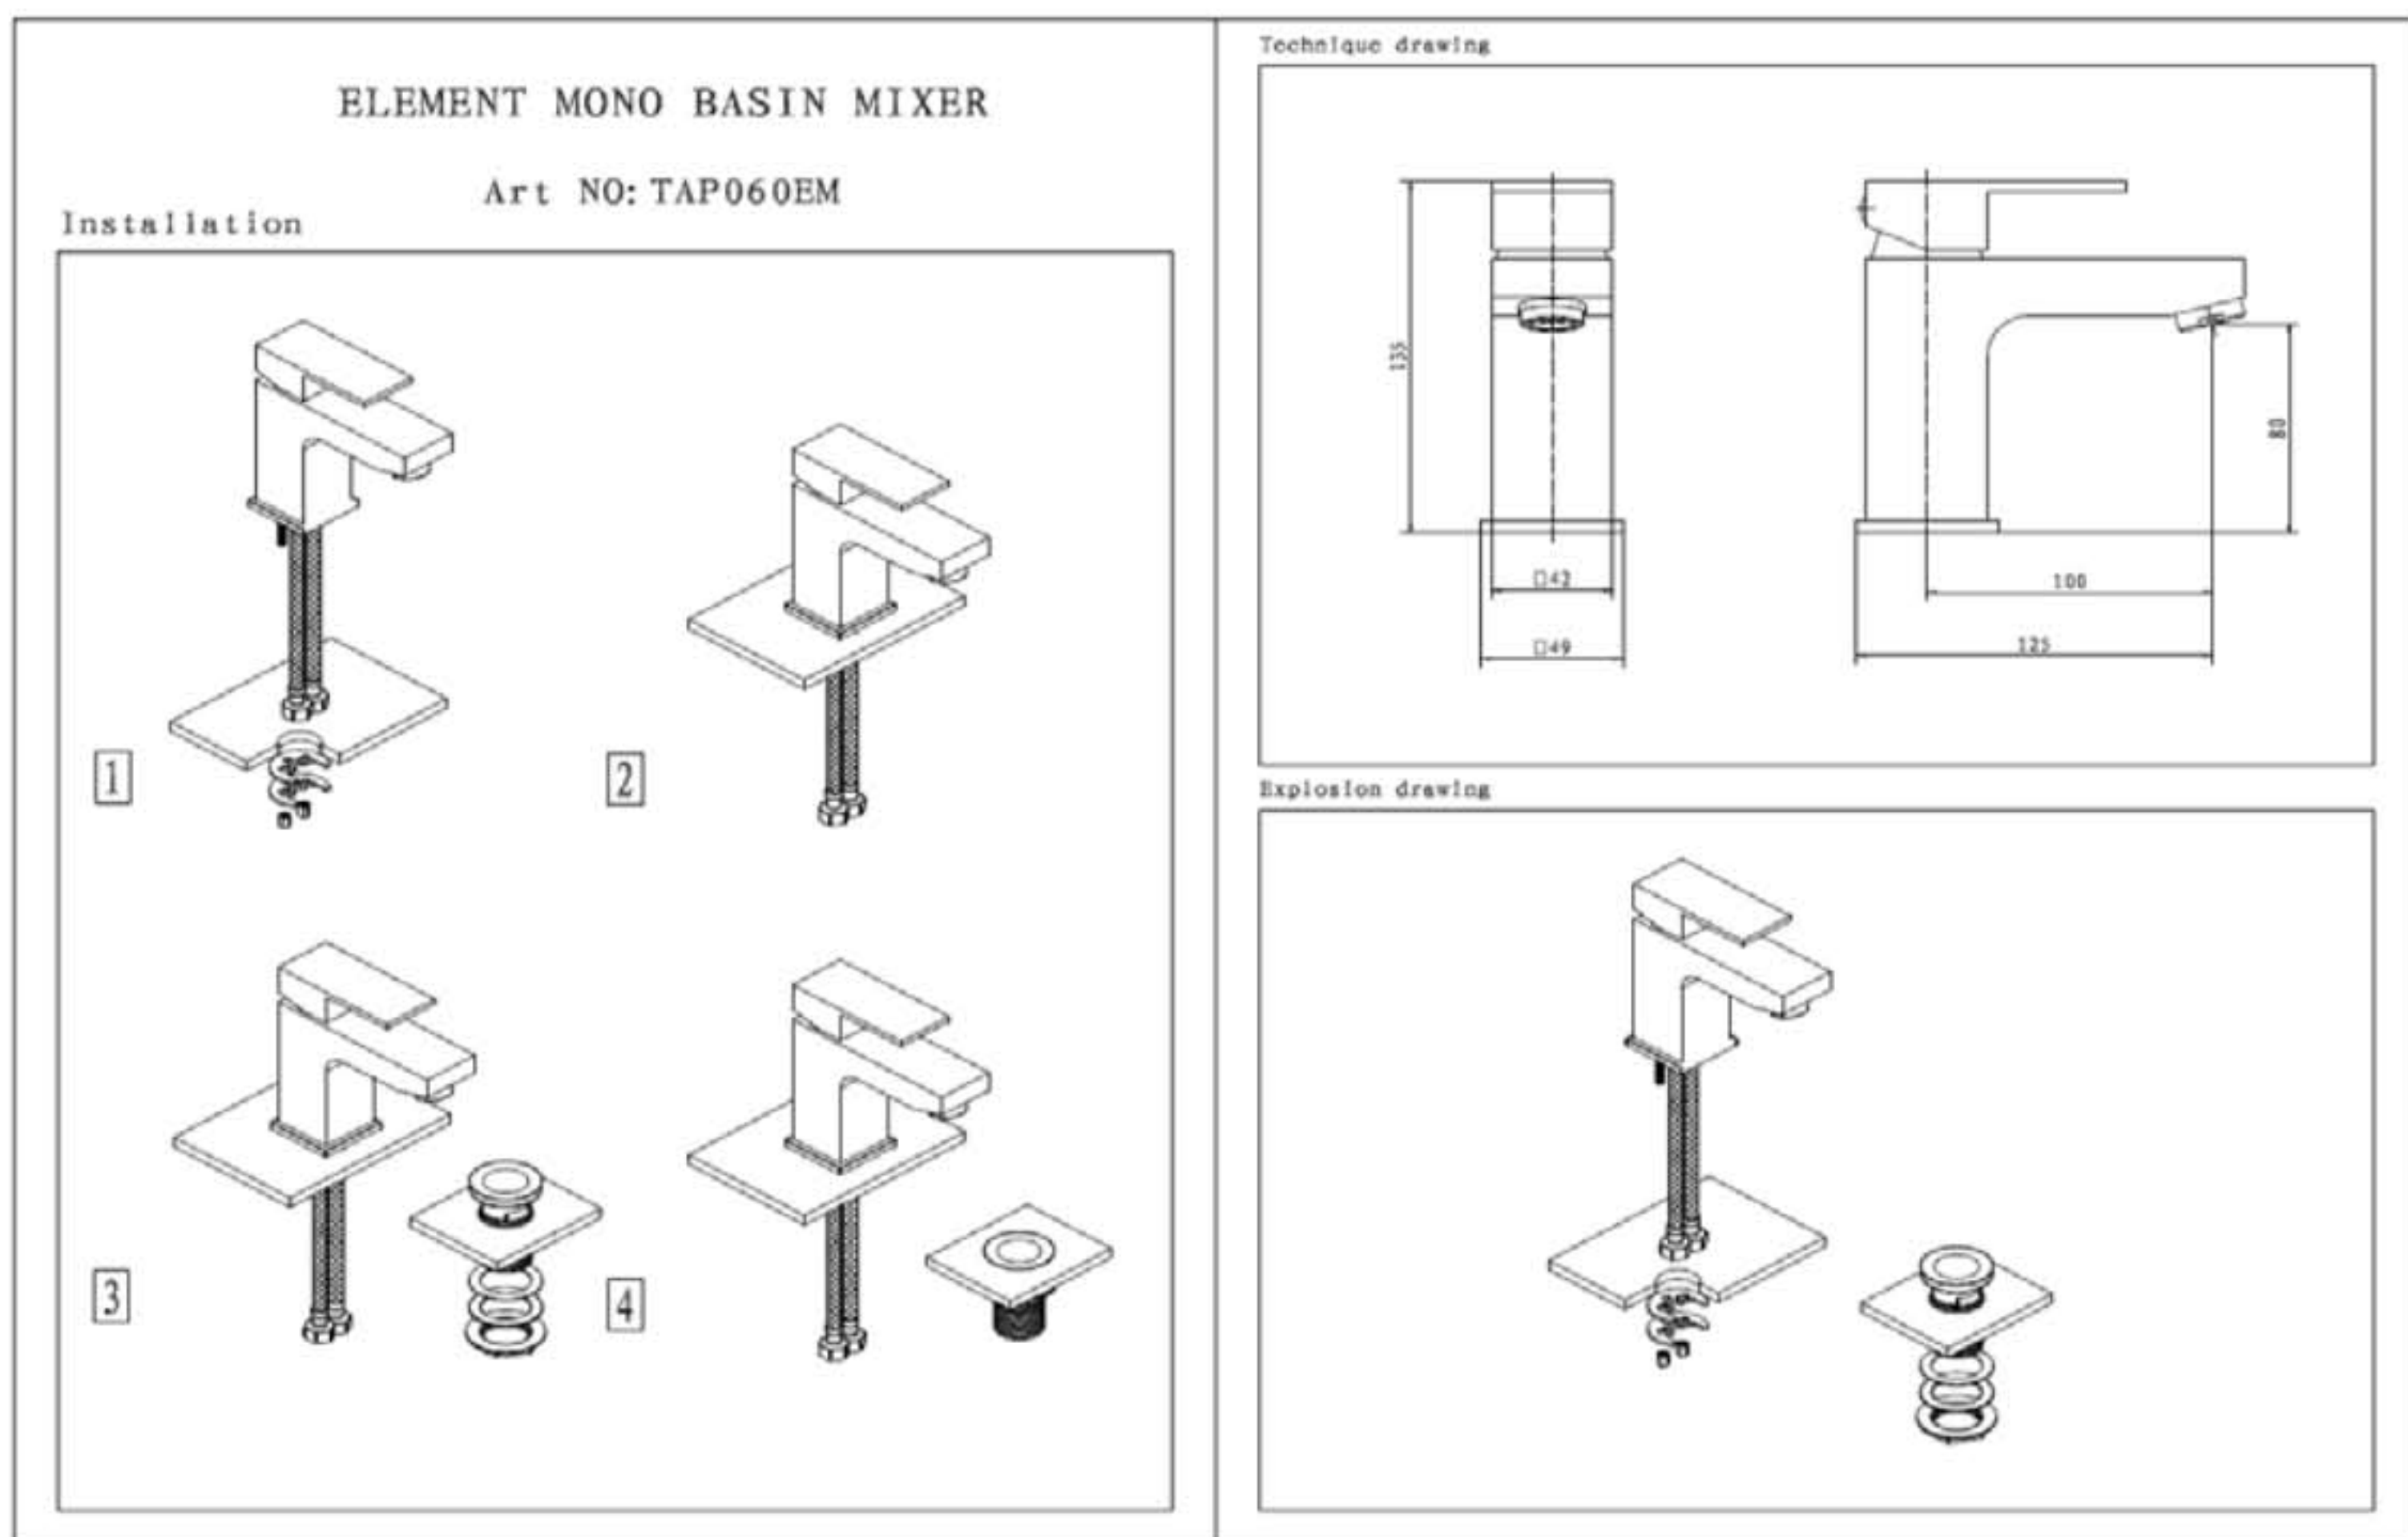

TAP060EM- ELEMENT MONO BASIN MIXER WITH CLICK WASTE

ILLUSTRATION: ELEMENT MONO BASIN MIXER

BAR CODE: 5060168228680

COLOUR: CHROME PLATE

WEIGHT:

NET 0.9 kg (tap only)

GROSS 1.52 kg

STANDARDS: BS EN 200

NOTES: SUPPLIED WITH CLICK WASTE
1/2" BSP FLEXI HOSES
CERAMIC DISC CARTRIDGE TECHNOLOGY

Flow Rate: L.P

0.2bar	0.5bar	1bar	2bar	3bar
6L/min	8.3L/min	11L/min	15.6L/min	19L/min

BOX SIZE 220 x 150 x 90 mm