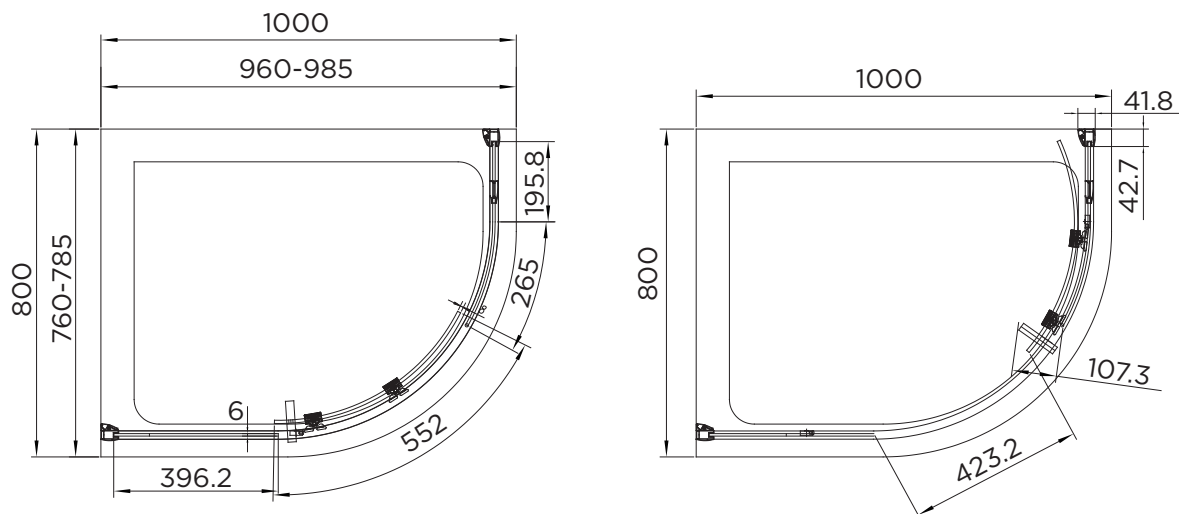

SPECIFICATION

venturi 8

SINGLE DOOR QUADRANT

RANGE	VENTURI 8
PRODUCT	SINGLE DOOR QUAD
CODE	AQ8123S
SIZE	1000x800
PROFILE COLOUR	SILVER
GLASS THICKNESS	8mm
GLASS FINISH	CLEAR
GLASS TREATMENT	CLEAN & CLEAR™
HEIGHT	1900
ADJUSTMENT IN RECESS	960-985/760-785
ADJUSTMENT WITH SIDE PANEL	N/A
OPTIONAL SIDE PANEL	N/A
APERTURE	423
GUARANTEE	LIFETIME
CE	<b>EN14428</b>
GLASS BS EN	EN12150-1T
PROFILE MATERIAL	ALUMINUM/6463#
HANDLE MATERIAL	STAINLESS STEEL
ROLLER MATERIAL	ZINC ALLOY/ABS CHROME
QUICK RELEASE ROLLERS	YES
FIXED PANEL SIZE	461/396
MOVING PANEL SIZE	552
PRODUCT HAND	UNIVERSAL
PRODUCT WEIGHT	60KG
PACKAGED DIMENSIONS	1980x573x285
BARCODE	5031978006358

\*All shower enclosures carry a Lifetime Guarantee when fitted with an Aquadart shower tray, a 10 year Guarantee will be given when fitted with any other manufacturer's tray. To register your Guarantee visit: [www.aquadart.co.uk](http://www.aquadart.co.uk) | Spare Parts available at: [www.aprilaquadartspares.co.uk](http://www.aprilaquadartspares.co.uk)  
 All measurements in mm and are nominal