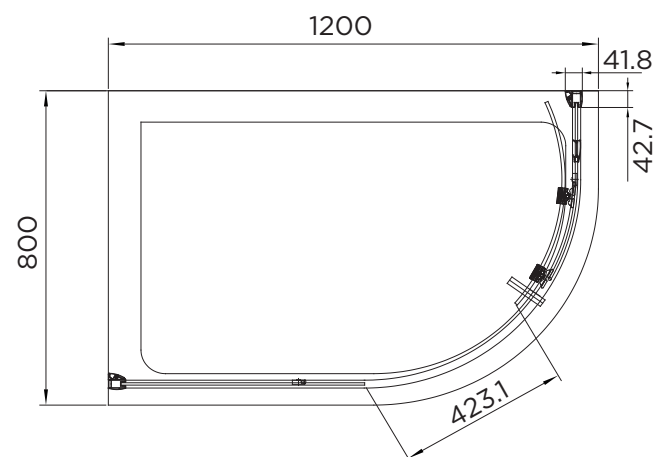

### SINGLE DOOR QUADRANT

RANGE	VENTURI 8
PRODUCT	SINGLE DOOR QUAD
CODE	AQ8124S
SIZE	1200x800
PROFILE COLOUR	SILVER
GLASS THICKNESS	8mm
GLASS FINISH	CLEAR
GLASS TREATMENT	CLEAN & CLEAR™
HEIGHT	1900
ADJUSTMENT IN RECESS	1160-1185/760-785
ADJUSTMENT WITH SIDE PANEL	N/A
OPTIONAL SIDE PANEL	N/A
APERTURE	423
GUARANTEE	LIFETIME
CE	EN14428
GLASS BS EN	EN12150-1T
PROFILE MATERIAL	ALUMINUM/6463#
HANDLE MATERIAL	STAINLESS STEEL
ROLLER MATERIAL	ZINC ALLOY/ABS CHROME
QUICK RELEASE ROLLERS	YES
FIXED PANEL SIZE	461/596
MOVING PANEL SIZE	552
PRODUCT HAND	UNIVERSAL
PRODUCT WEIGHT	63KG
PACKAGED DIMENSIONS	1980x732x285
BARCODE	5031978043909

All measurements in mm and are nominal