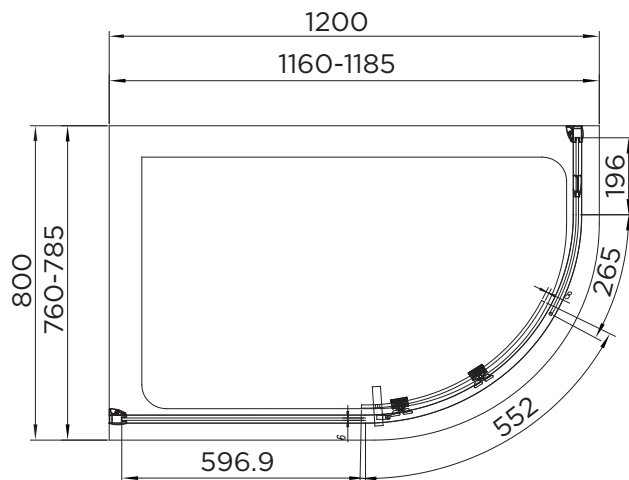

### SINGLE DOOR QUADRANT

RANGE	VENTURI 8
PRODUCT	SINGLE DOOR QUAD
CODE	AQ8124S
SIZE	1200x800
PROFILE COLOUR	SILVER
GLASS THICKNESS	8mm
GLASS FINISH	CLEAR
GLASS TREATMENT	CLEAN & CLEAR™
HEIGHT	1900
ADJUSTMENT IN RECESS	1160-1185/760-785
ADJUSTMENT WITH SIDE PANEL	N/A
OPTIONAL SIDE PANEL	N/A
APERTURE	423
GUARANTEE	LIFETIME
CE	EN14428
GLASS BS EN	EN12150-1T
PROFILE MATERIAL	ALUMINUM/6463#
HANDLE MATERIAL	STAINLESS STEEL
ROLLER MATERIAL	ZINC ALLOY/ABS CHROME
QUICK RELEASE ROLLERS	YES
FIXED PANEL SIZE	461/596
MOVING PANEL SIZE	552
PRODUCT HAND	UNIVERSAL
PRODUCT WEIGHT	63KG
PACKAGED DIMENSIONS	1980x732x285
BARCODE	5031978043909

All measurements in mm and are nominal