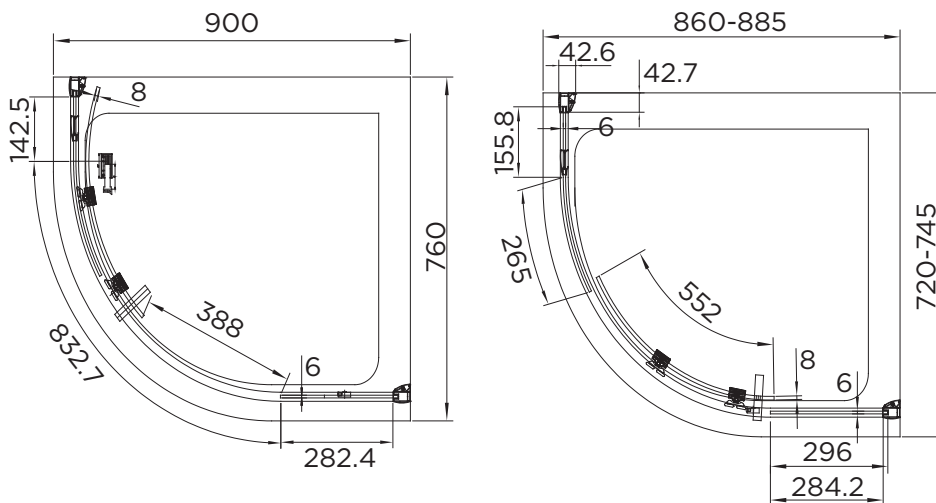

## venturi 8

### SINGLE DOOR QUADRANT

RANGE	VENTURI 8
PRODUCT	SINGLE DOOR QUAD
CODE	AQ8126S
SIZE	900x760
PROFILE COLOUR	SILVER
GLASS THICKNESS	8mm
GLASS FINISH	CLEAR
GLASS TREATMENT	CLEAN & CLEAR™
HEIGHT	1900
ADJUSTMENT IN RECESS	860-885/720-745
ADJUSTMENT WITH SIDE PANEL	N/A
OPTIONAL SIDE PANEL	N/A
APERTURE	388
GUARANTEE	LIFETIME
CE	EN14428
GLASS BS EN	EN12150-1T
PROFILE MATERIAL	ALUMINUM/6463#
HANDLE MATERIAL	STAINLESS STEEL
ROLLER MATERIAL	ZINC ALLOY/ABS CHROME
QUICK RELEASE ROLLERS	YES
FIXED PANEL SIZE	421/296
MOVING PANEL SIZE	552
PRODUCT HAND	UNIVERSAL
PRODUCT WEIGHT	51KG
PACKAGED DIMENSIONS	1980x492x285
BARCODE	5031978043923

All measurements in mm and are nominal