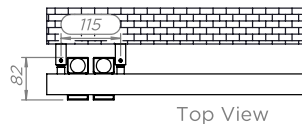

COMBE COM15 - R

ALL MEASUREMENTS ARE IN MILLIMETRES

MANUFACTURED FROM STAINLESS STEEL

Fitting Position:

All Dimension are in mm
 Max.Working Pressure = 10 Bar
 Max.Working Temperature=95° C
 Inlet / Outlet : 1/2" BSP