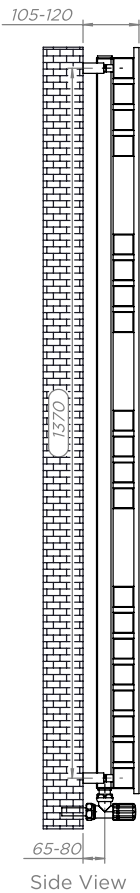

COMBE COM15 - R

ALL MEASUREMENTS ARE IN MILLIMETRES

MANUFACTURED FROM STAINLESS STEEL

Fitting Position:

All Dimension are in mm
 Max.Working Pressure = 10 Bar
 Max.Working Temperature=95° C
 Inlet / Outlet : 1/2" BSP