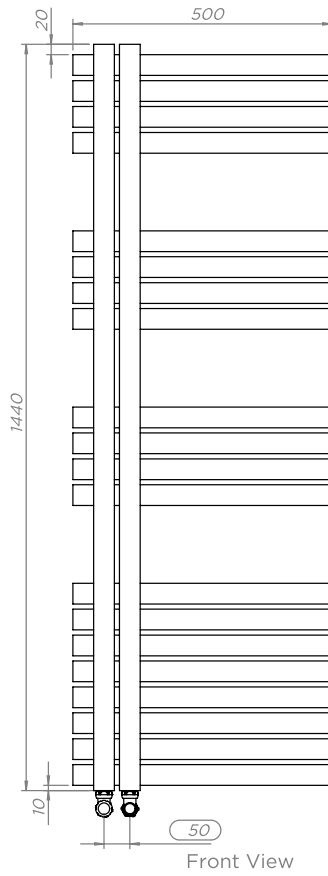

COMBE COM15 - R

ALL MEASUREMENTS ARE IN MILLIMETRES

MANUFACTURED FROM STAINLESS STEEL

Fitting Position:

All Dimension are in mm
 Max.Working Pressure = 10 Bar
 Max.Working Temperature=95° C
 Inlet / Outlet : 1/2" BSP