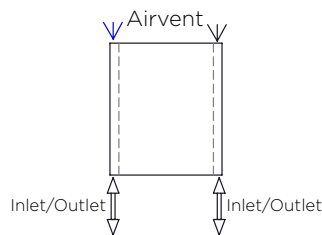

ECONOX - EX512-7

INS-VS1

ALL MEASUREMENTS ARE IN MILLIMETRES

MANUFACTURED FROM STAINLESS STEEL

Installation Accessories

Fitting Position

Vertical Mount
All Dimensions are in mm
Max.Working Pressure = 10 Bar
Max.Working Temperature = 95°
Inlet/Outlet: 1/2" BSP