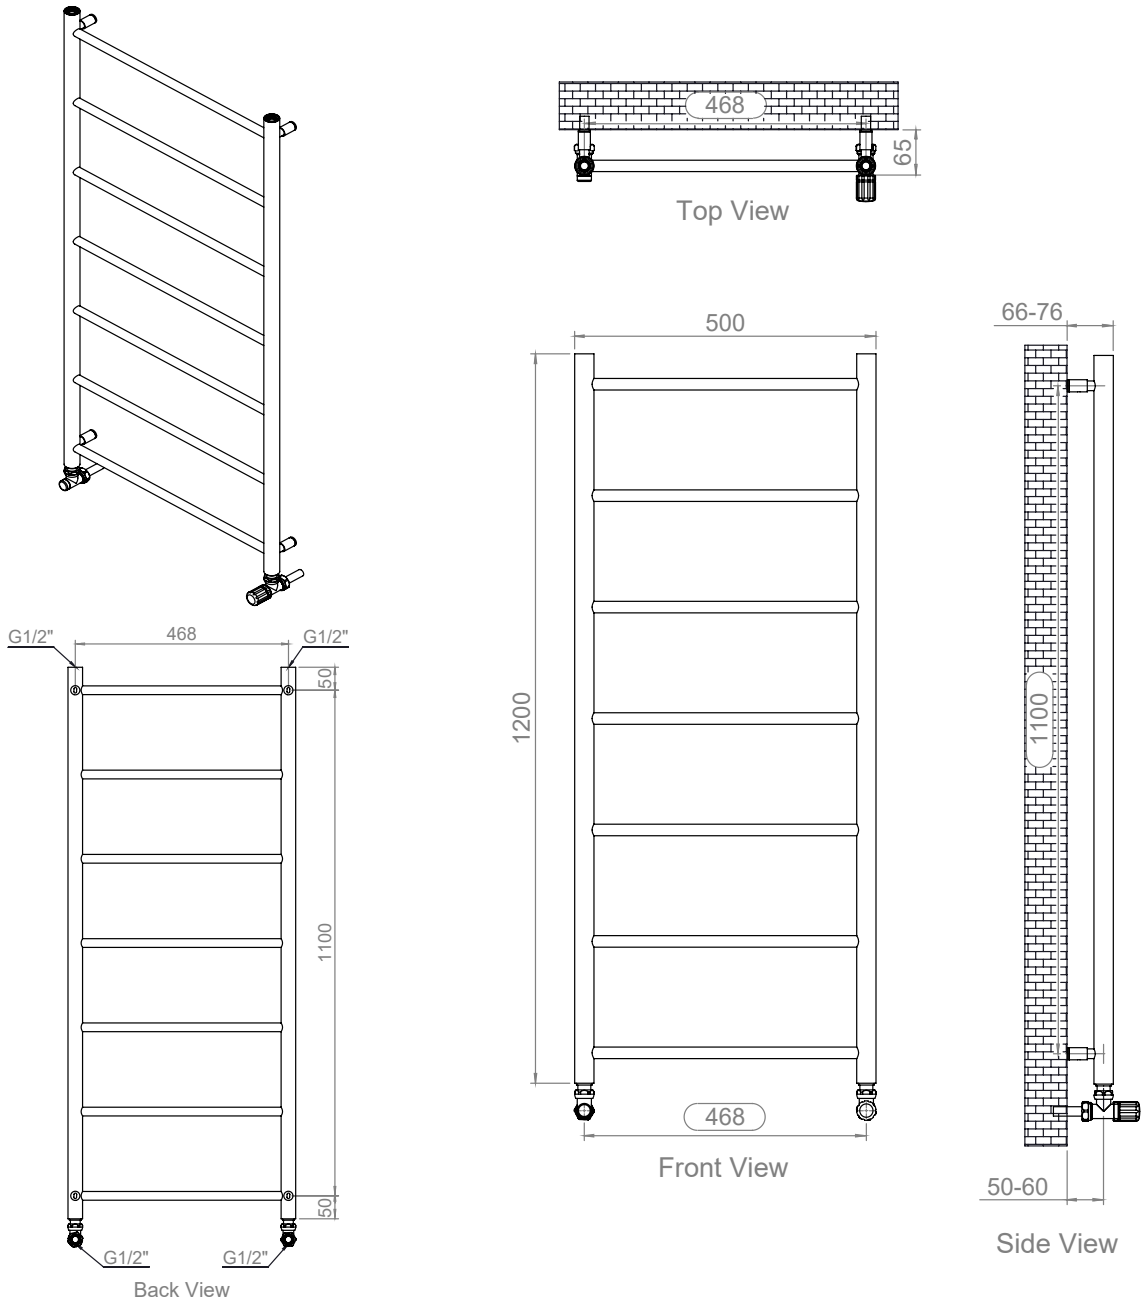

ECONOX - EX512-7

INS-VS1

ALL MEASUREMENTS ARE IN MILLIMETRES

MANUFACTURED FROM STAINLESS STEEL

Installation Accessories

Fitting Position

Vertical Mount
All Dimensions are in mm
Max.Working Pressure = 10 Bar
Max.Working Temperature = 95°
Inlet/Outlet: 1/2" BSP