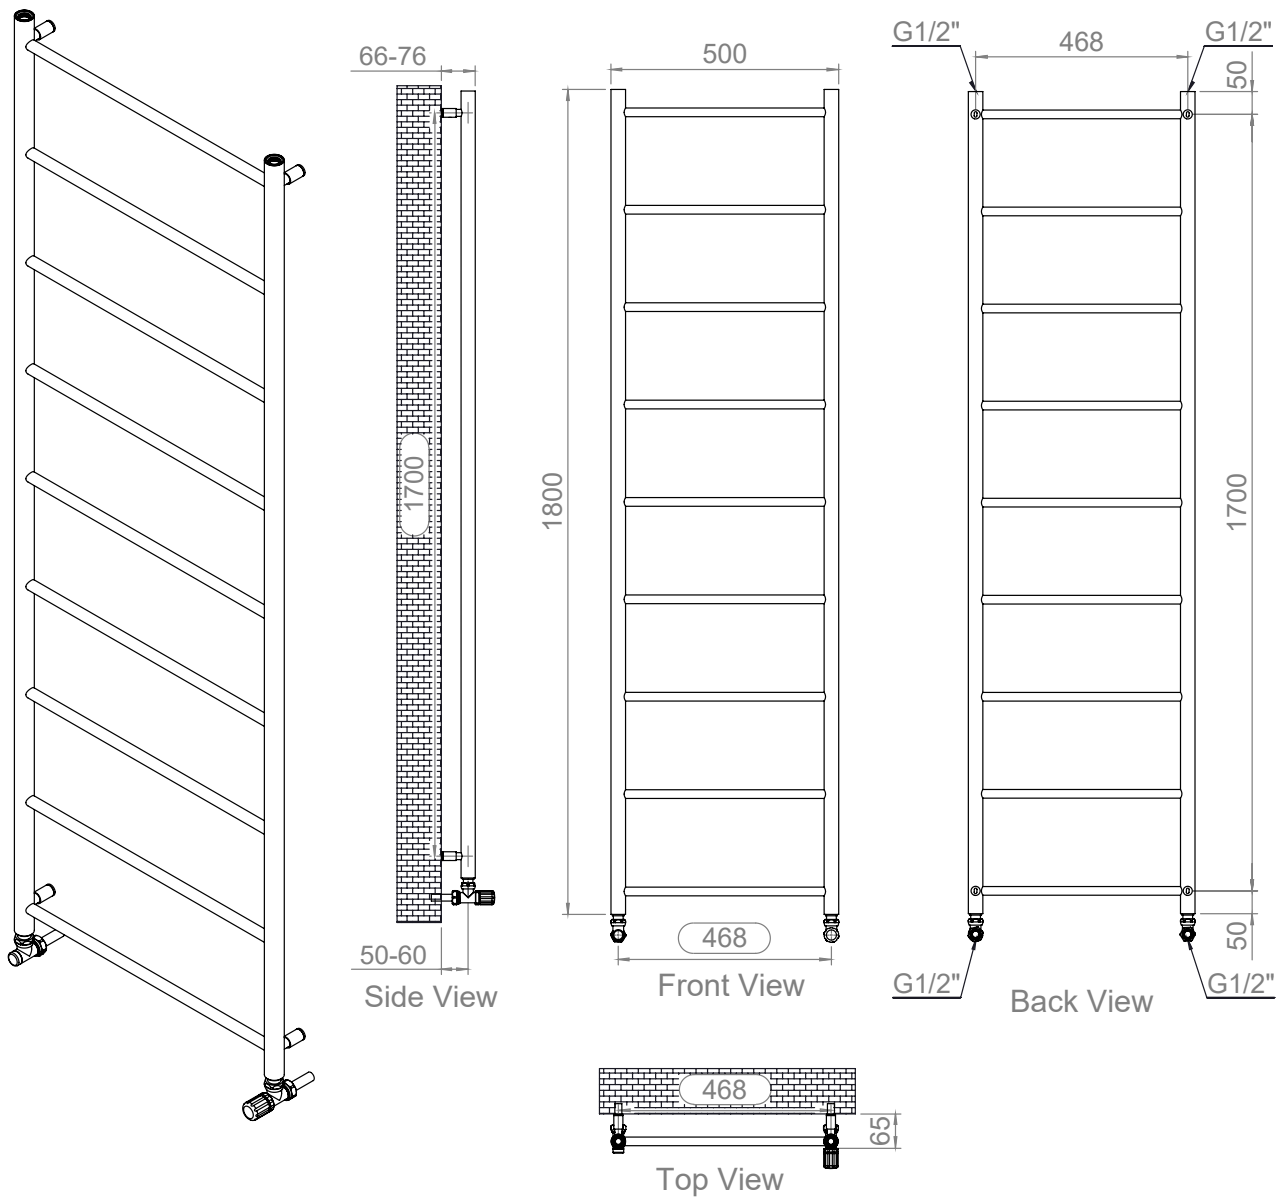

ECONOX - EX518-9

INS-VS1

ALL MEASUREMENTS ARE IN MILLIMETRES

MANUFACTURED FROM STAINLESS STEEL

Installation Accessories

x4

x4

Fitting Position

Vertical Mount
All Dimensions are in mm
Max. Working Pressure = 10 Bar
Max. Working Temperature = 95°
Inlet/Outlet: 1/2" BSP

Technical specifications are subject to change without prior notice.

AEON is the designer heating division of Pitacs Limited.
Pitacs Limited, Bradbourne Point, Bradbourne Drive, Tilbrook, Milton Keynes,
Buckinghamshire, MK7 8AT, UK