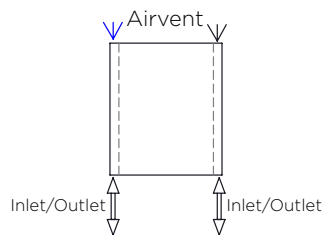

ECONOX - EX518-9

INS-VS1

ALL MEASUREMENTS ARE IN MILLIMETRES

MANUFACTURED FROM STAINLESS STEEL

Installation Accessories

x4

x4

Fitting Position

Vertical Mount
All Dimensions are in mm
Max. Working Pressure = 10 Bar
Max. Working Temperature = 95°
Inlet/Outlet: 1/2" BSP

Technical specifications are subject to change without prior notice.

AEON is the designer heating division of Pitacs Limited.
Pitacs Limited, Bradbourne Point, Bradbourne Drive, Tilbrook, Milton Keynes,
Buckinghamshire, MK7 8AT, UK