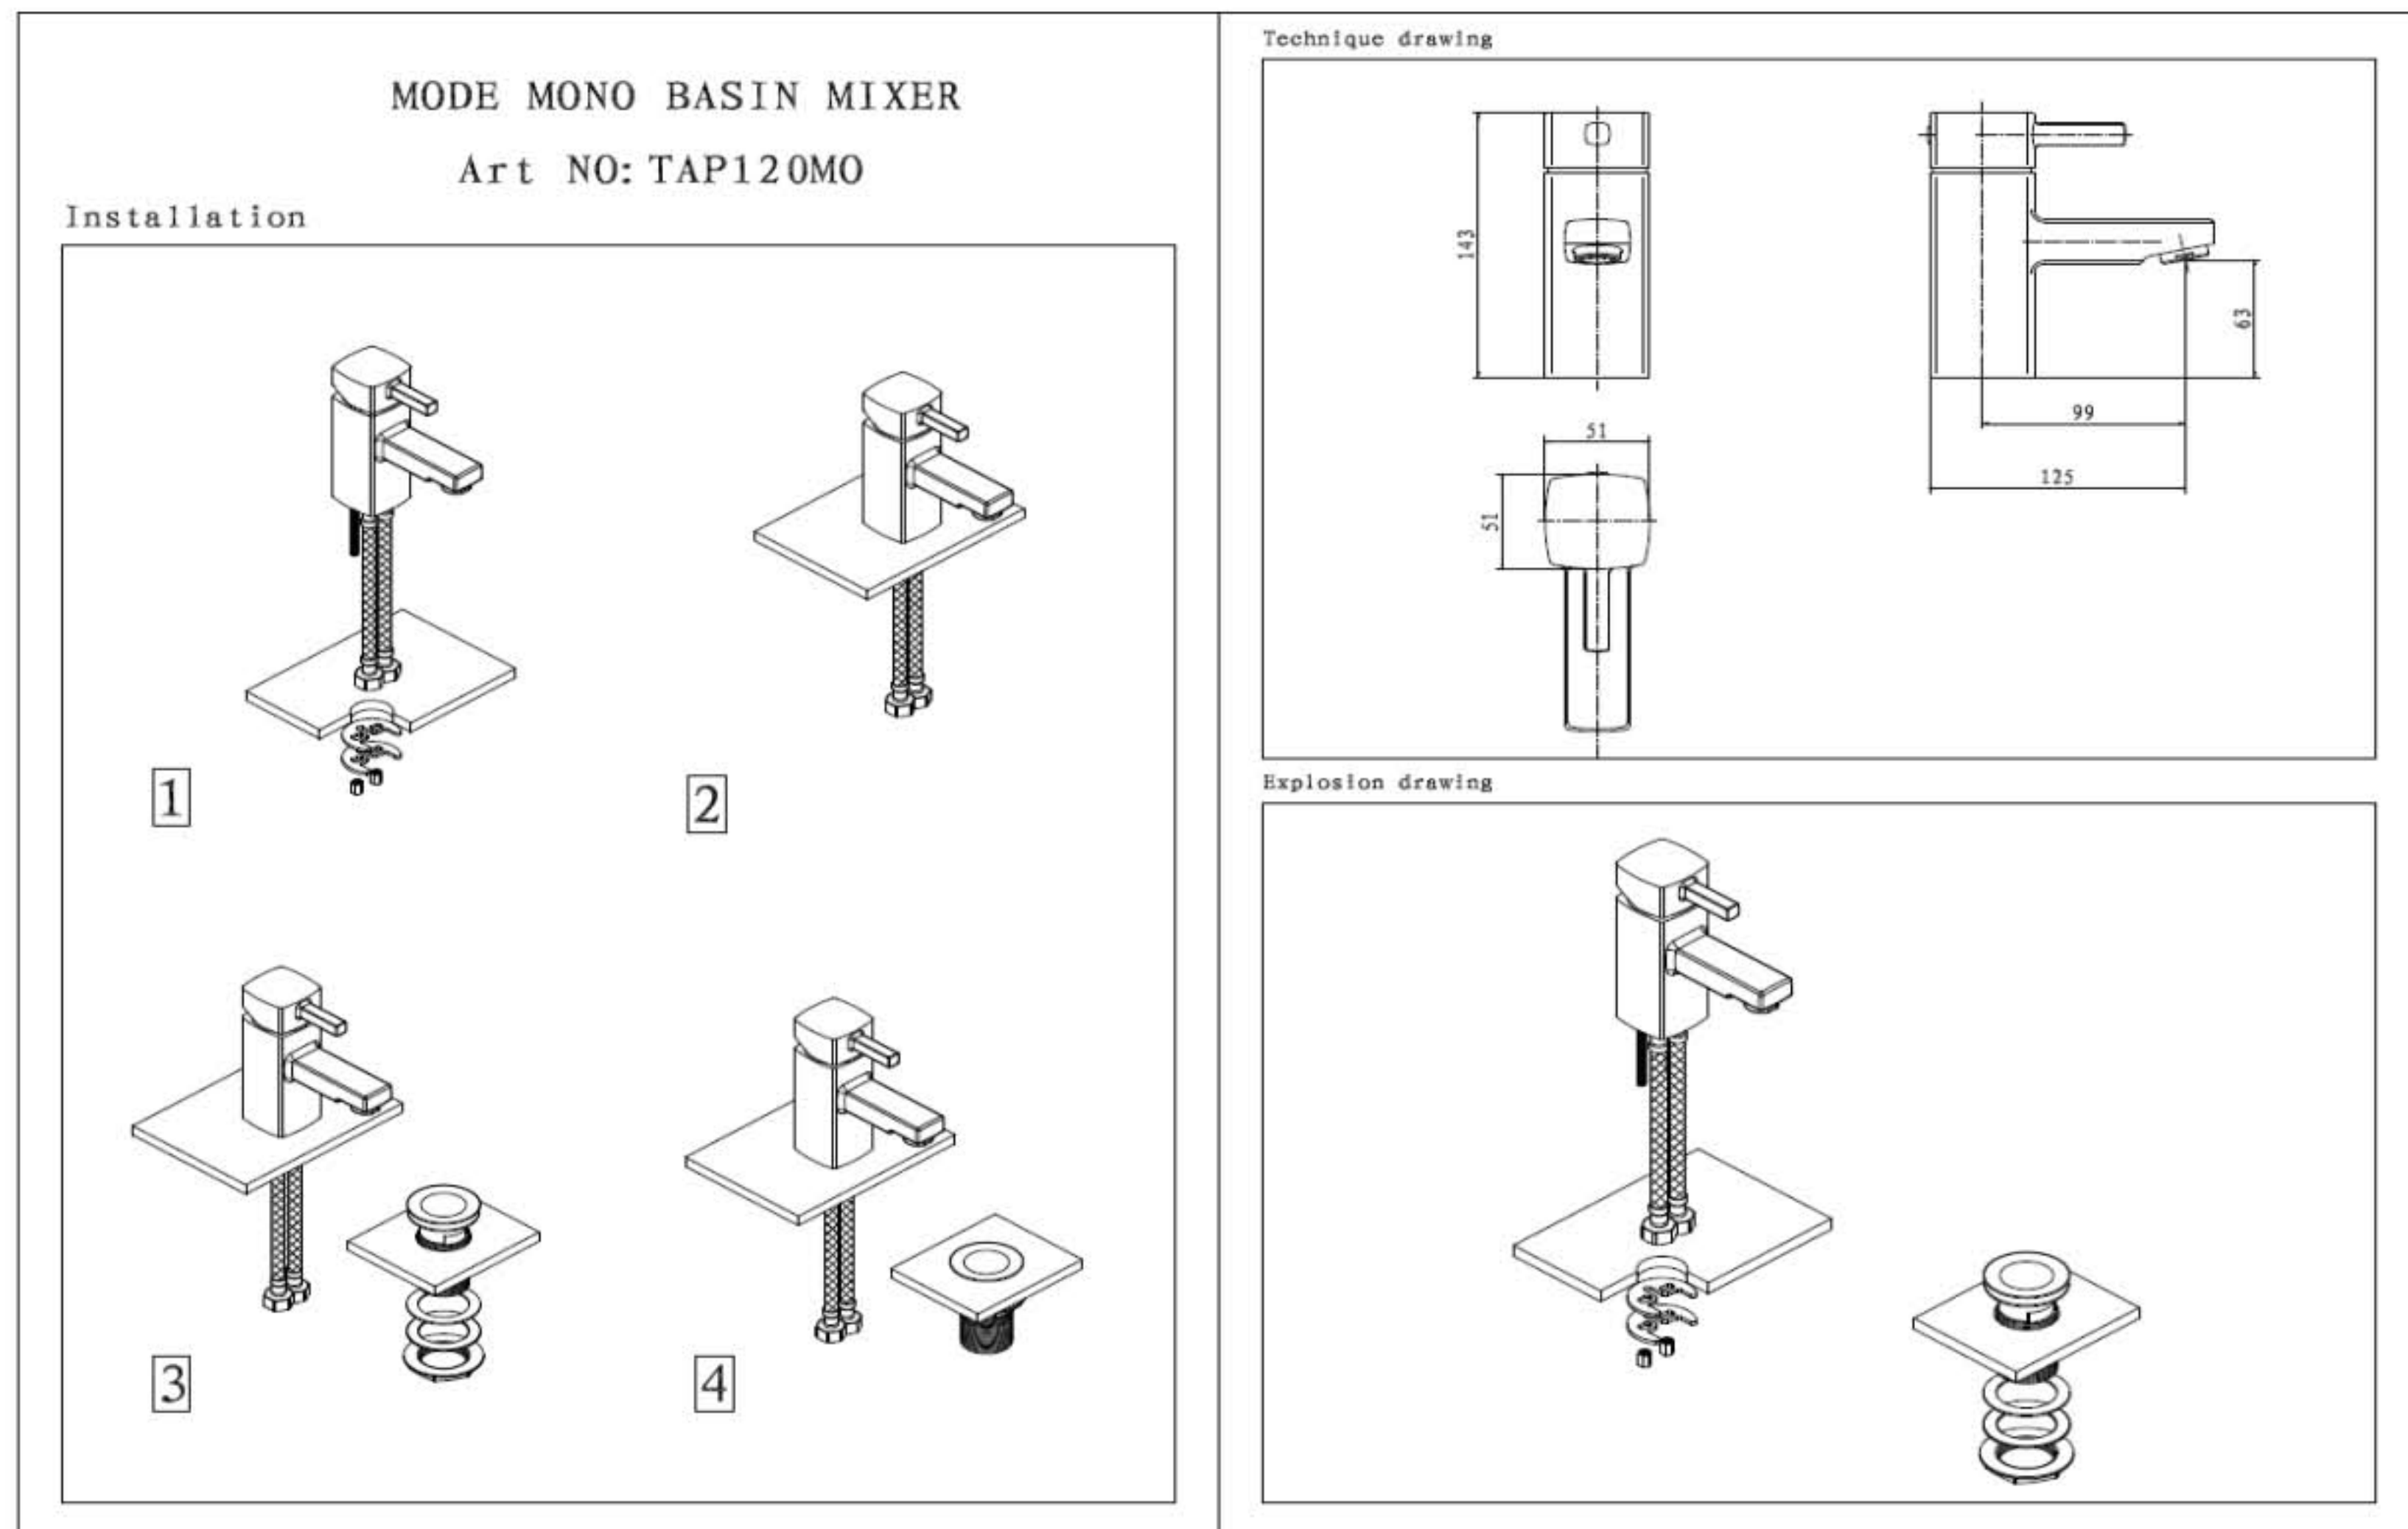

TAP120MO- MODE MONO BASIN MIXER WITH CLICK WASTE

ILLUSTRATION: MODE MONO BASIN MIXER

BAR CODE: 5055681400637

COLOUR: CHROME PLATE

WEIGHT:

NET 1.03 kg (tap only)

GROSS 1.63 kg

STANDARDS: BS EN 200

NOTES: SUPPLIED WITH CLICK WASTE
1/2" BSP FLEXI HOSES
CERAMIC DISC CARTRIDGE TECHNOLOGY

Flow Rate: L.P

0.2bar	0.5bar	1bar	2bar	3bar
5.6L/min	8.9L/min	12.7L/min	17.9L/min	21.9L/min

BOX SIZE 220 x 150 x 90 mm