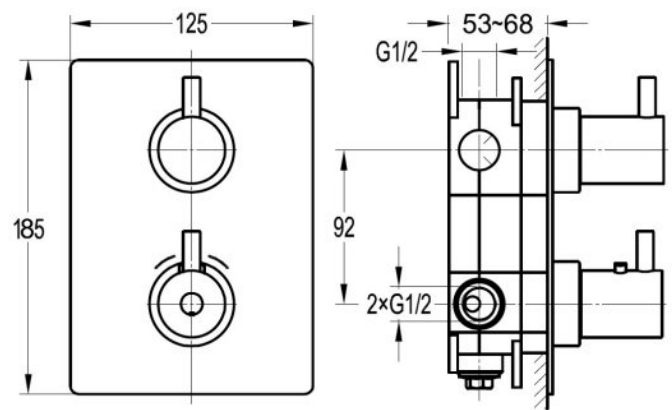

TECHNICAL DATA SHEET

LEVO SLIM SQUARE SINGLE OUTLET SHOWER TRIM ONLY

Category:
Range:

Shower Mixers
Levo

Guarantee:
Sub Category:

15 year
Trim Kits

Dimensions are in millimetres except thread sizes which are BSP imperial.