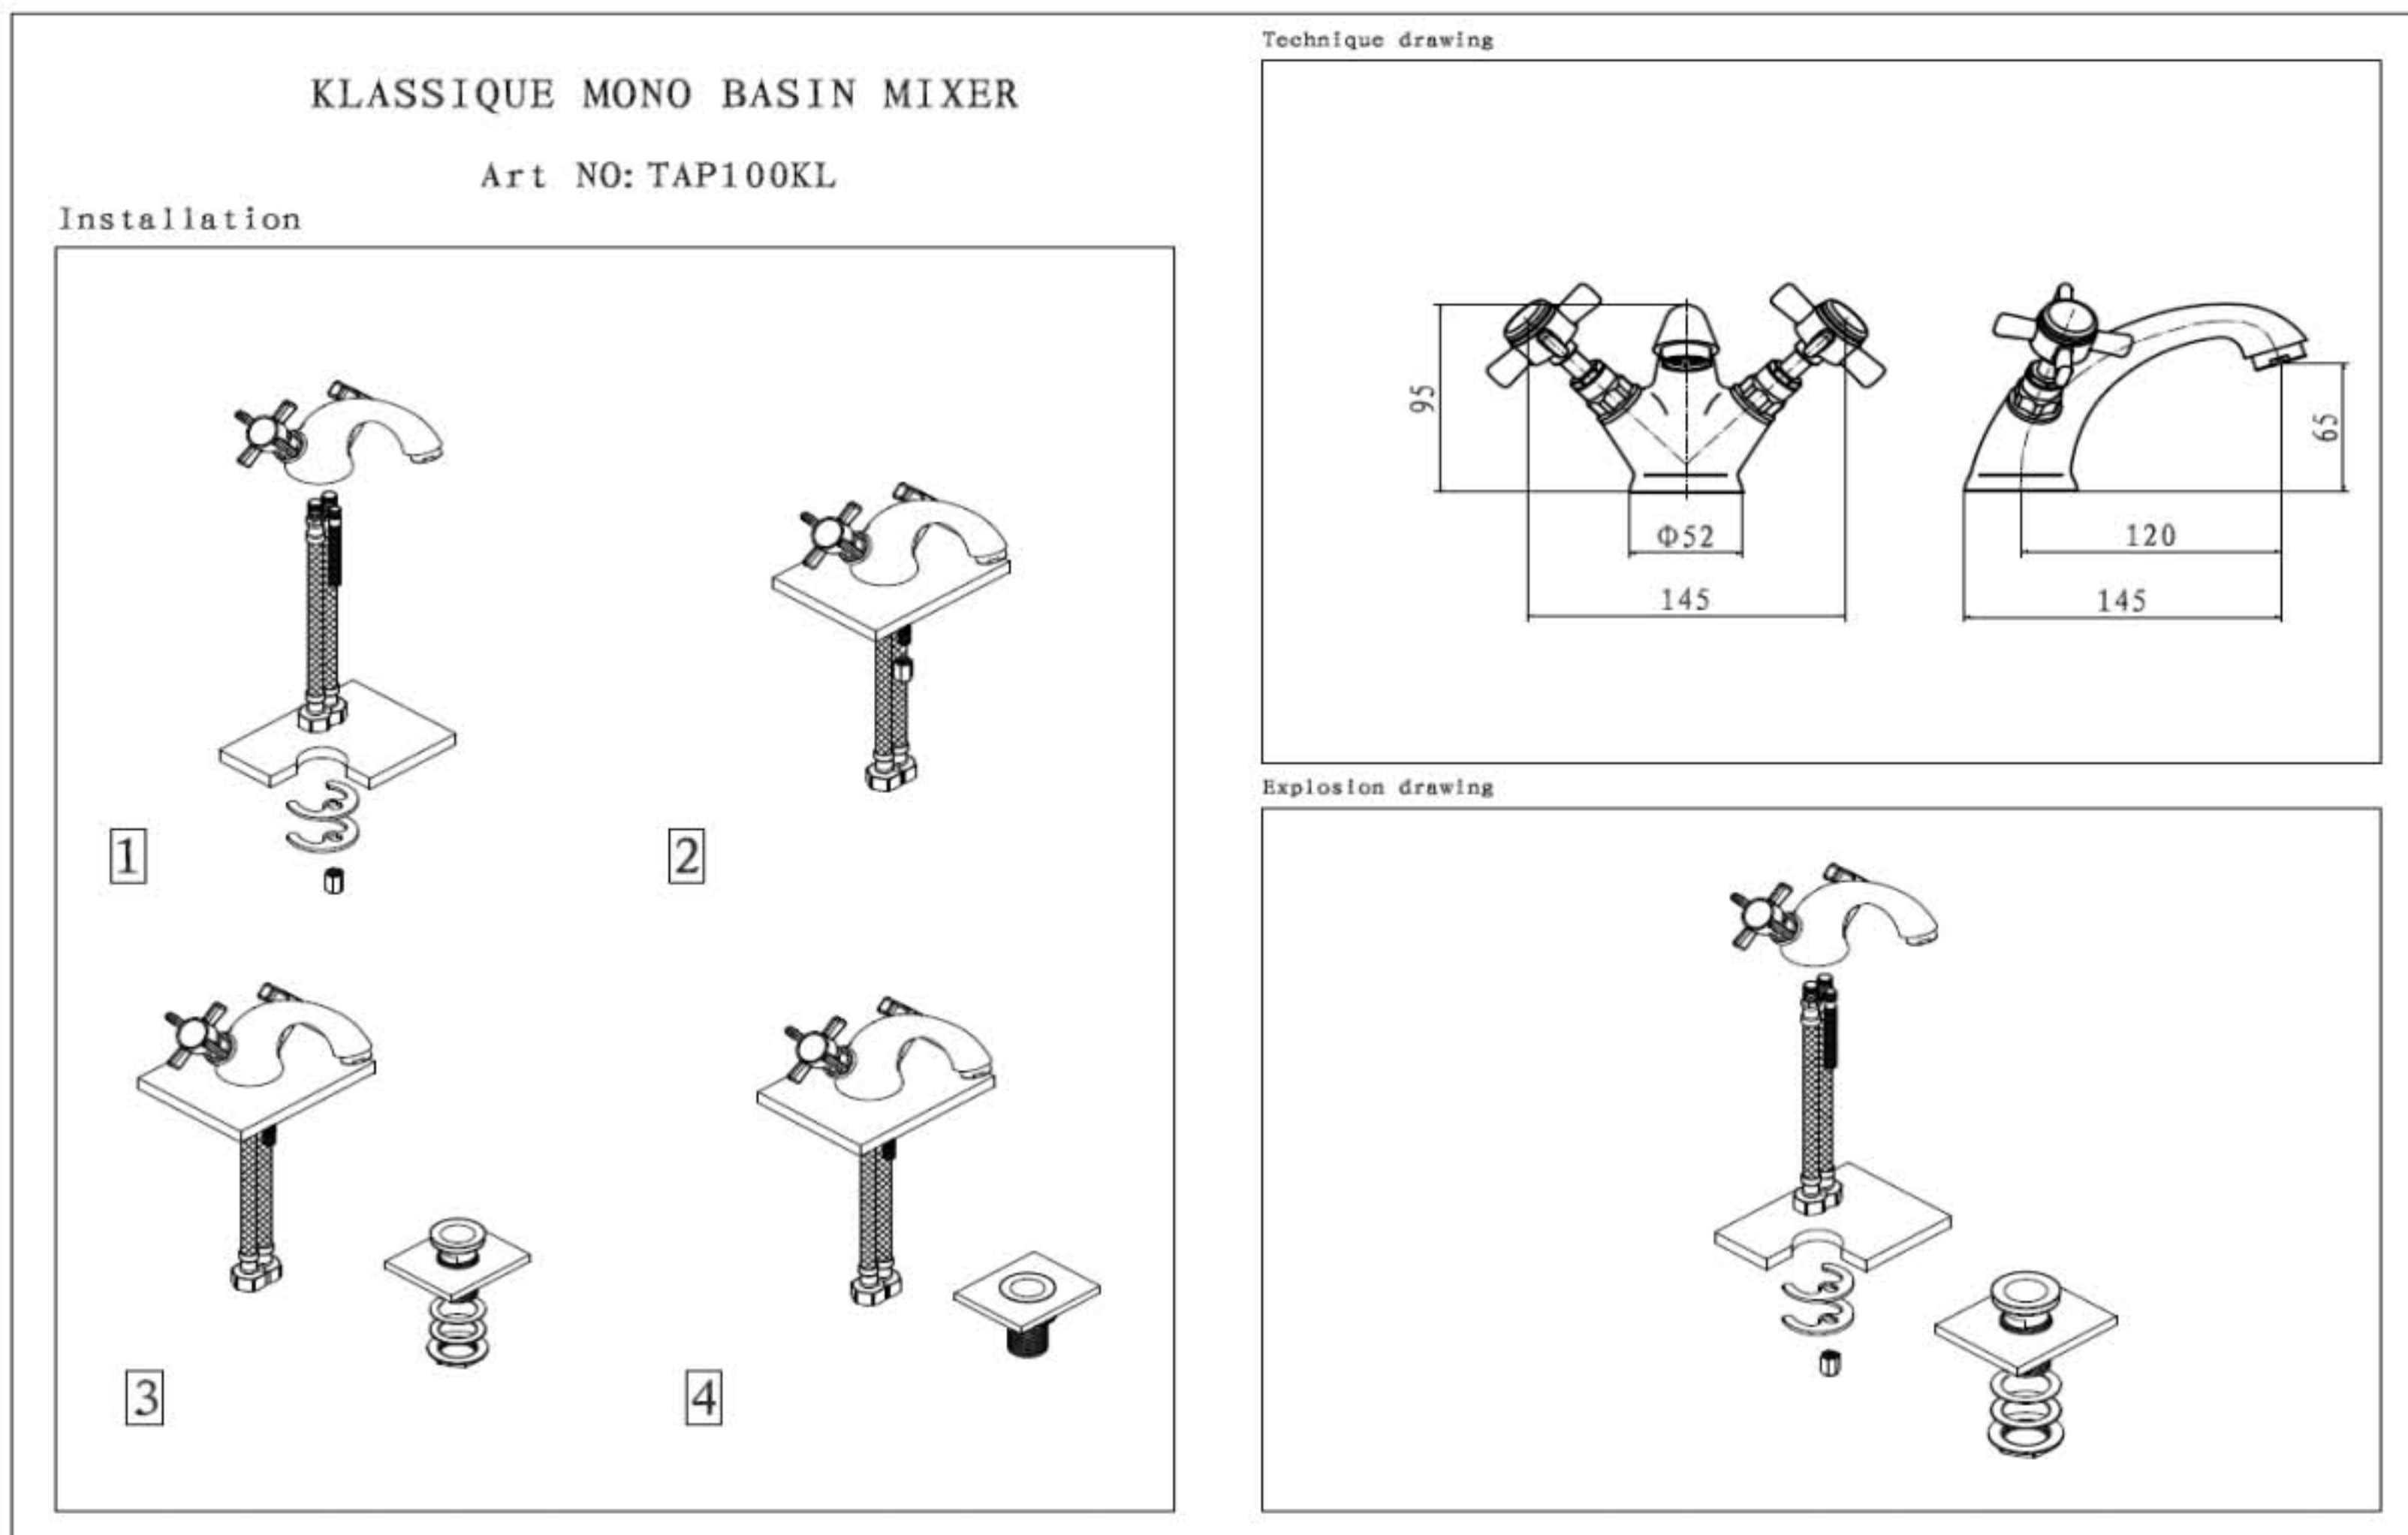

TAP100KL- KLASSIQUE MONO BASIN MIXER WITH CLICK WASTE

ILLUSTRATION: KLASSIQUE MONO BASIN MIXER

BAR CODE: 5060168228871

COLOUR: CHROME PLATE

WEIGHT:

NET 0.88 kg (tap only)

GROSS 1.55 kg

STANDARDS: BS EN 200

NOTES: SUPPLIED WITH CLICK WASTE
1/2" BSP FLEXI HOSES
STD VALVES

Flow Rate: L.P

0.2bar	0.5bar	1bar	2bar	3bar
7.9L/min	12.8L/min	17.8L/min	25.4L/min	31.4L/min

BOX SIZE 190 x 190 x 150 mm