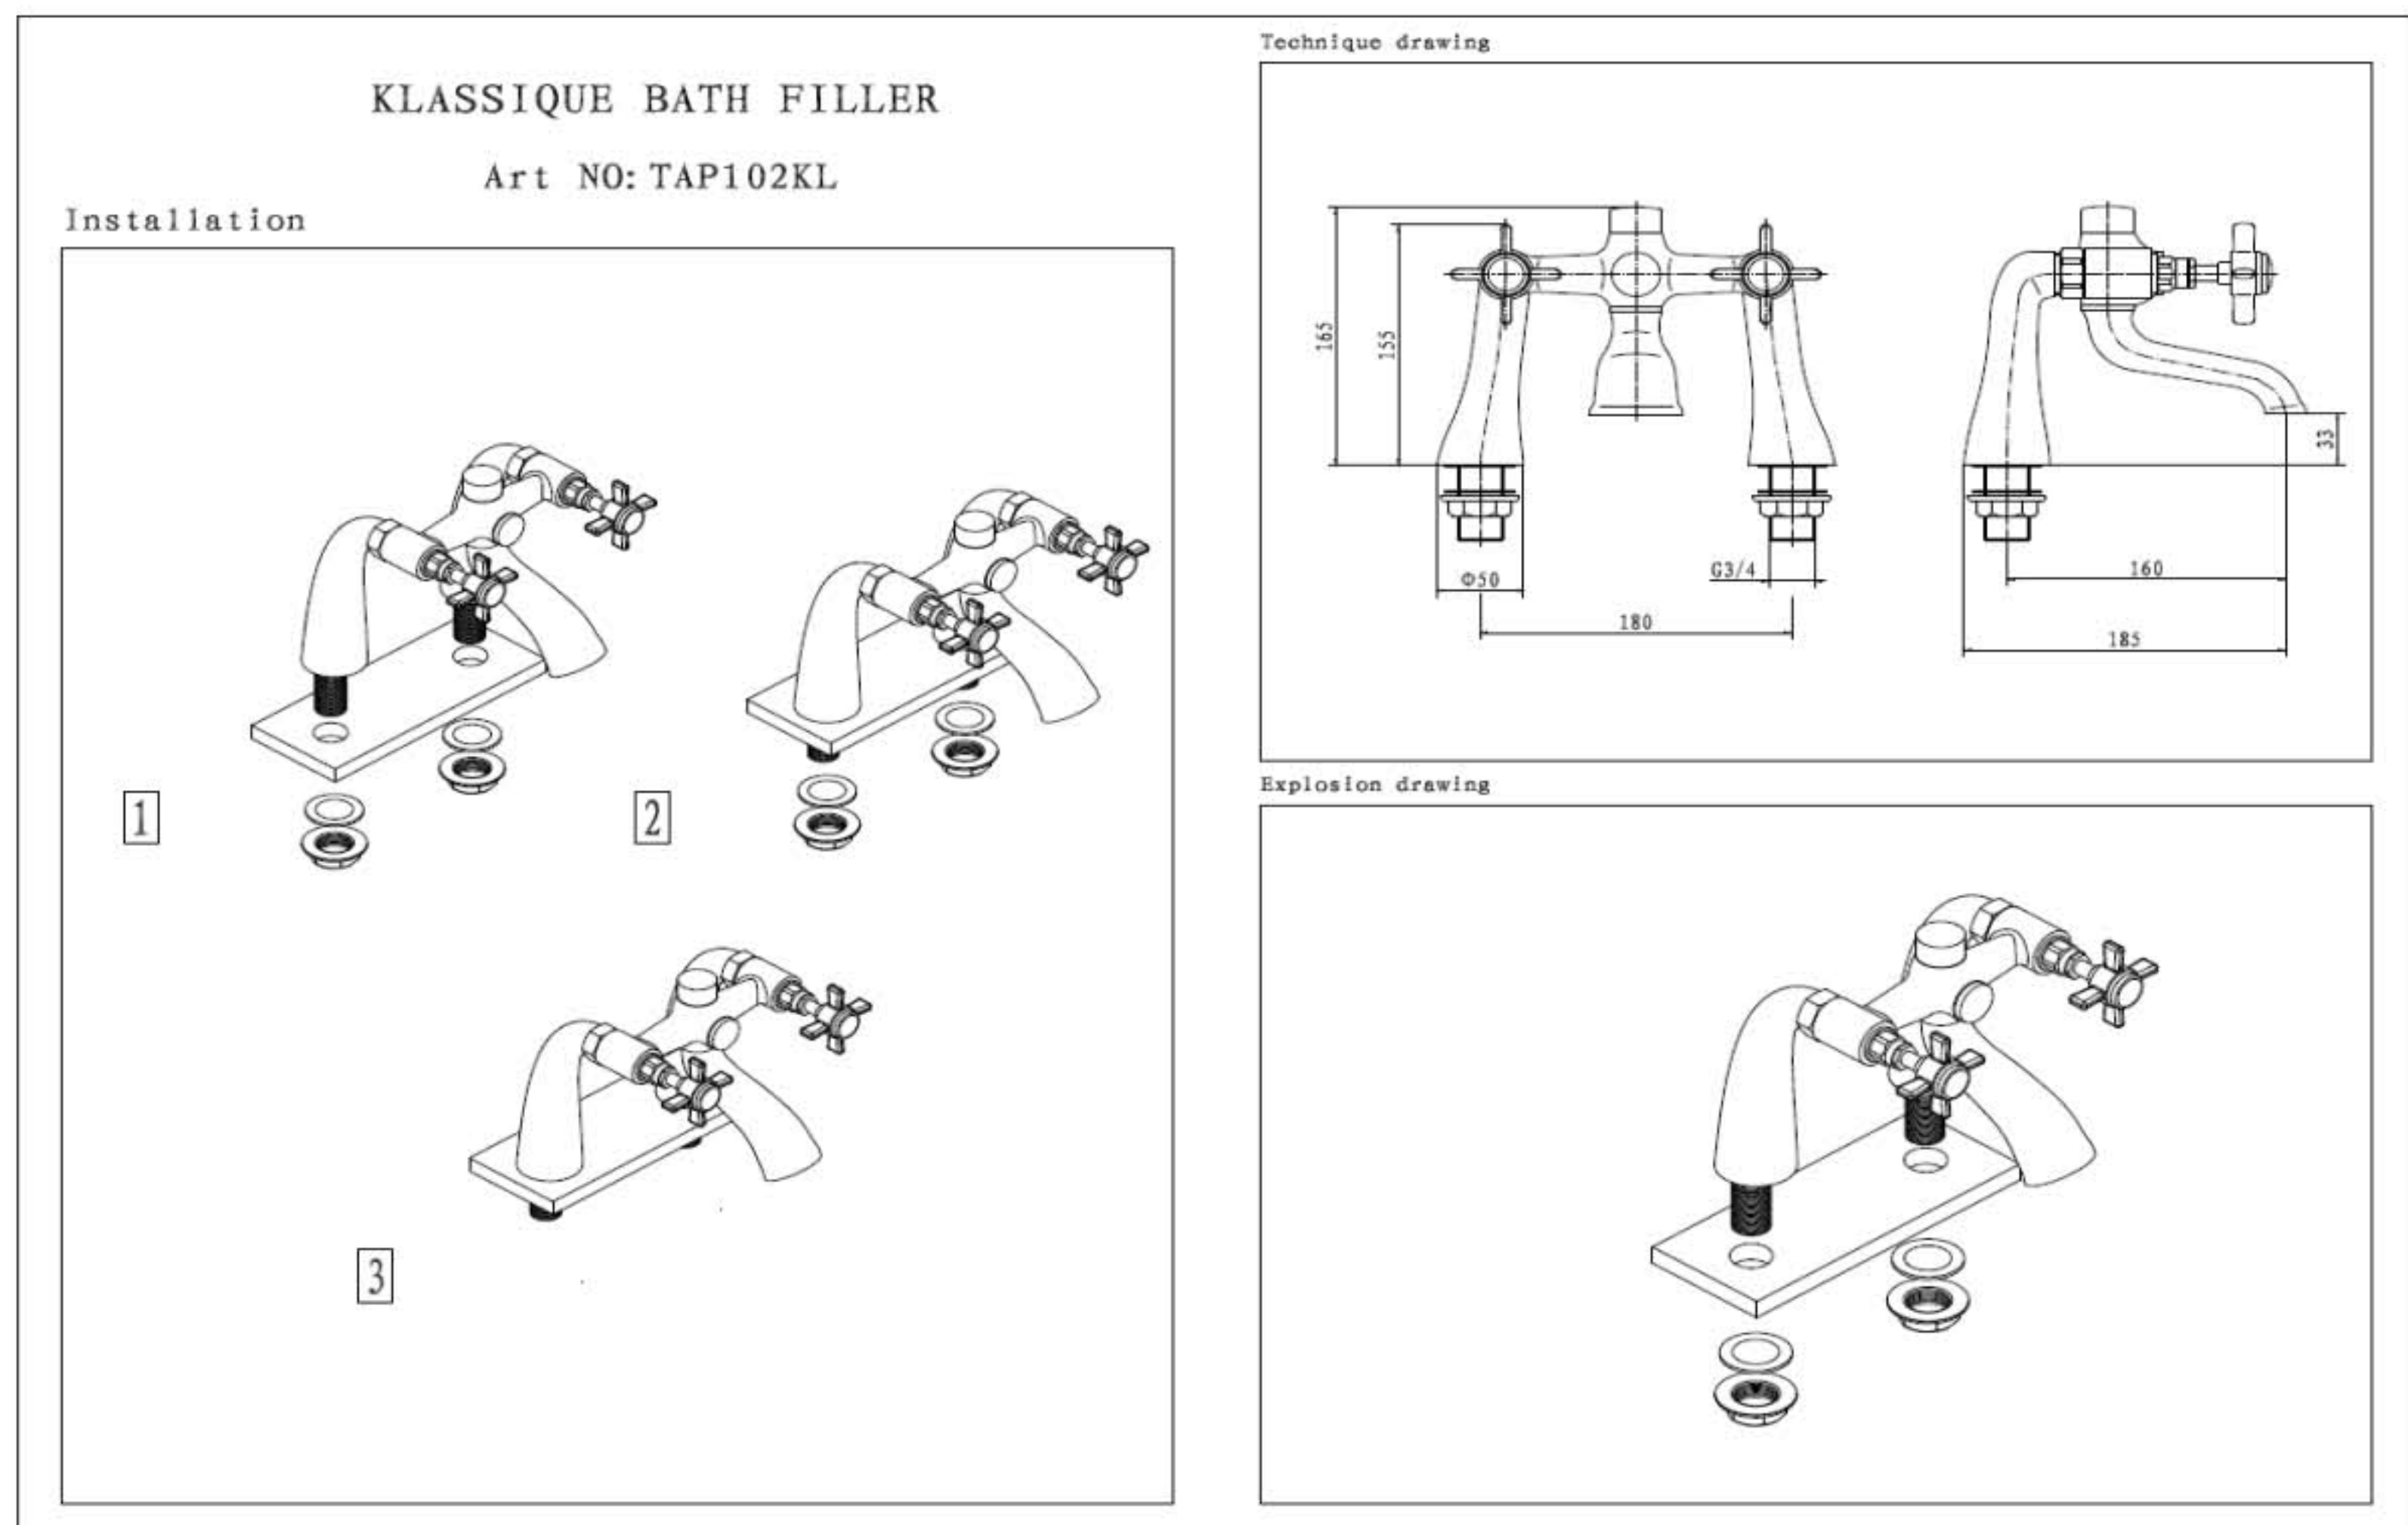

### TAP102KL- KLASSIQUE BATH FILLER

ILLUSTRATION: KLASSIQUE BATH FILLER

BAR CODE: 5060168228895

COLOUR: CHROME PLATE

WEIGHT:

NET 1.9 kg

GROSS 2.2 kg

STANDARDS: BS EN 200

NOTES:

3/4" BSP CONNECTIONS  
STD SPINDLE VALVES

Flow Rate: L.P

0.2bar	0.5bar	1bar	2bar	3bar
11.5L/min	17.5L/min	24.7L/min	13.8 L/min	17.2 L/min

**BOX SIZE 190 x 190 x 150 mm**