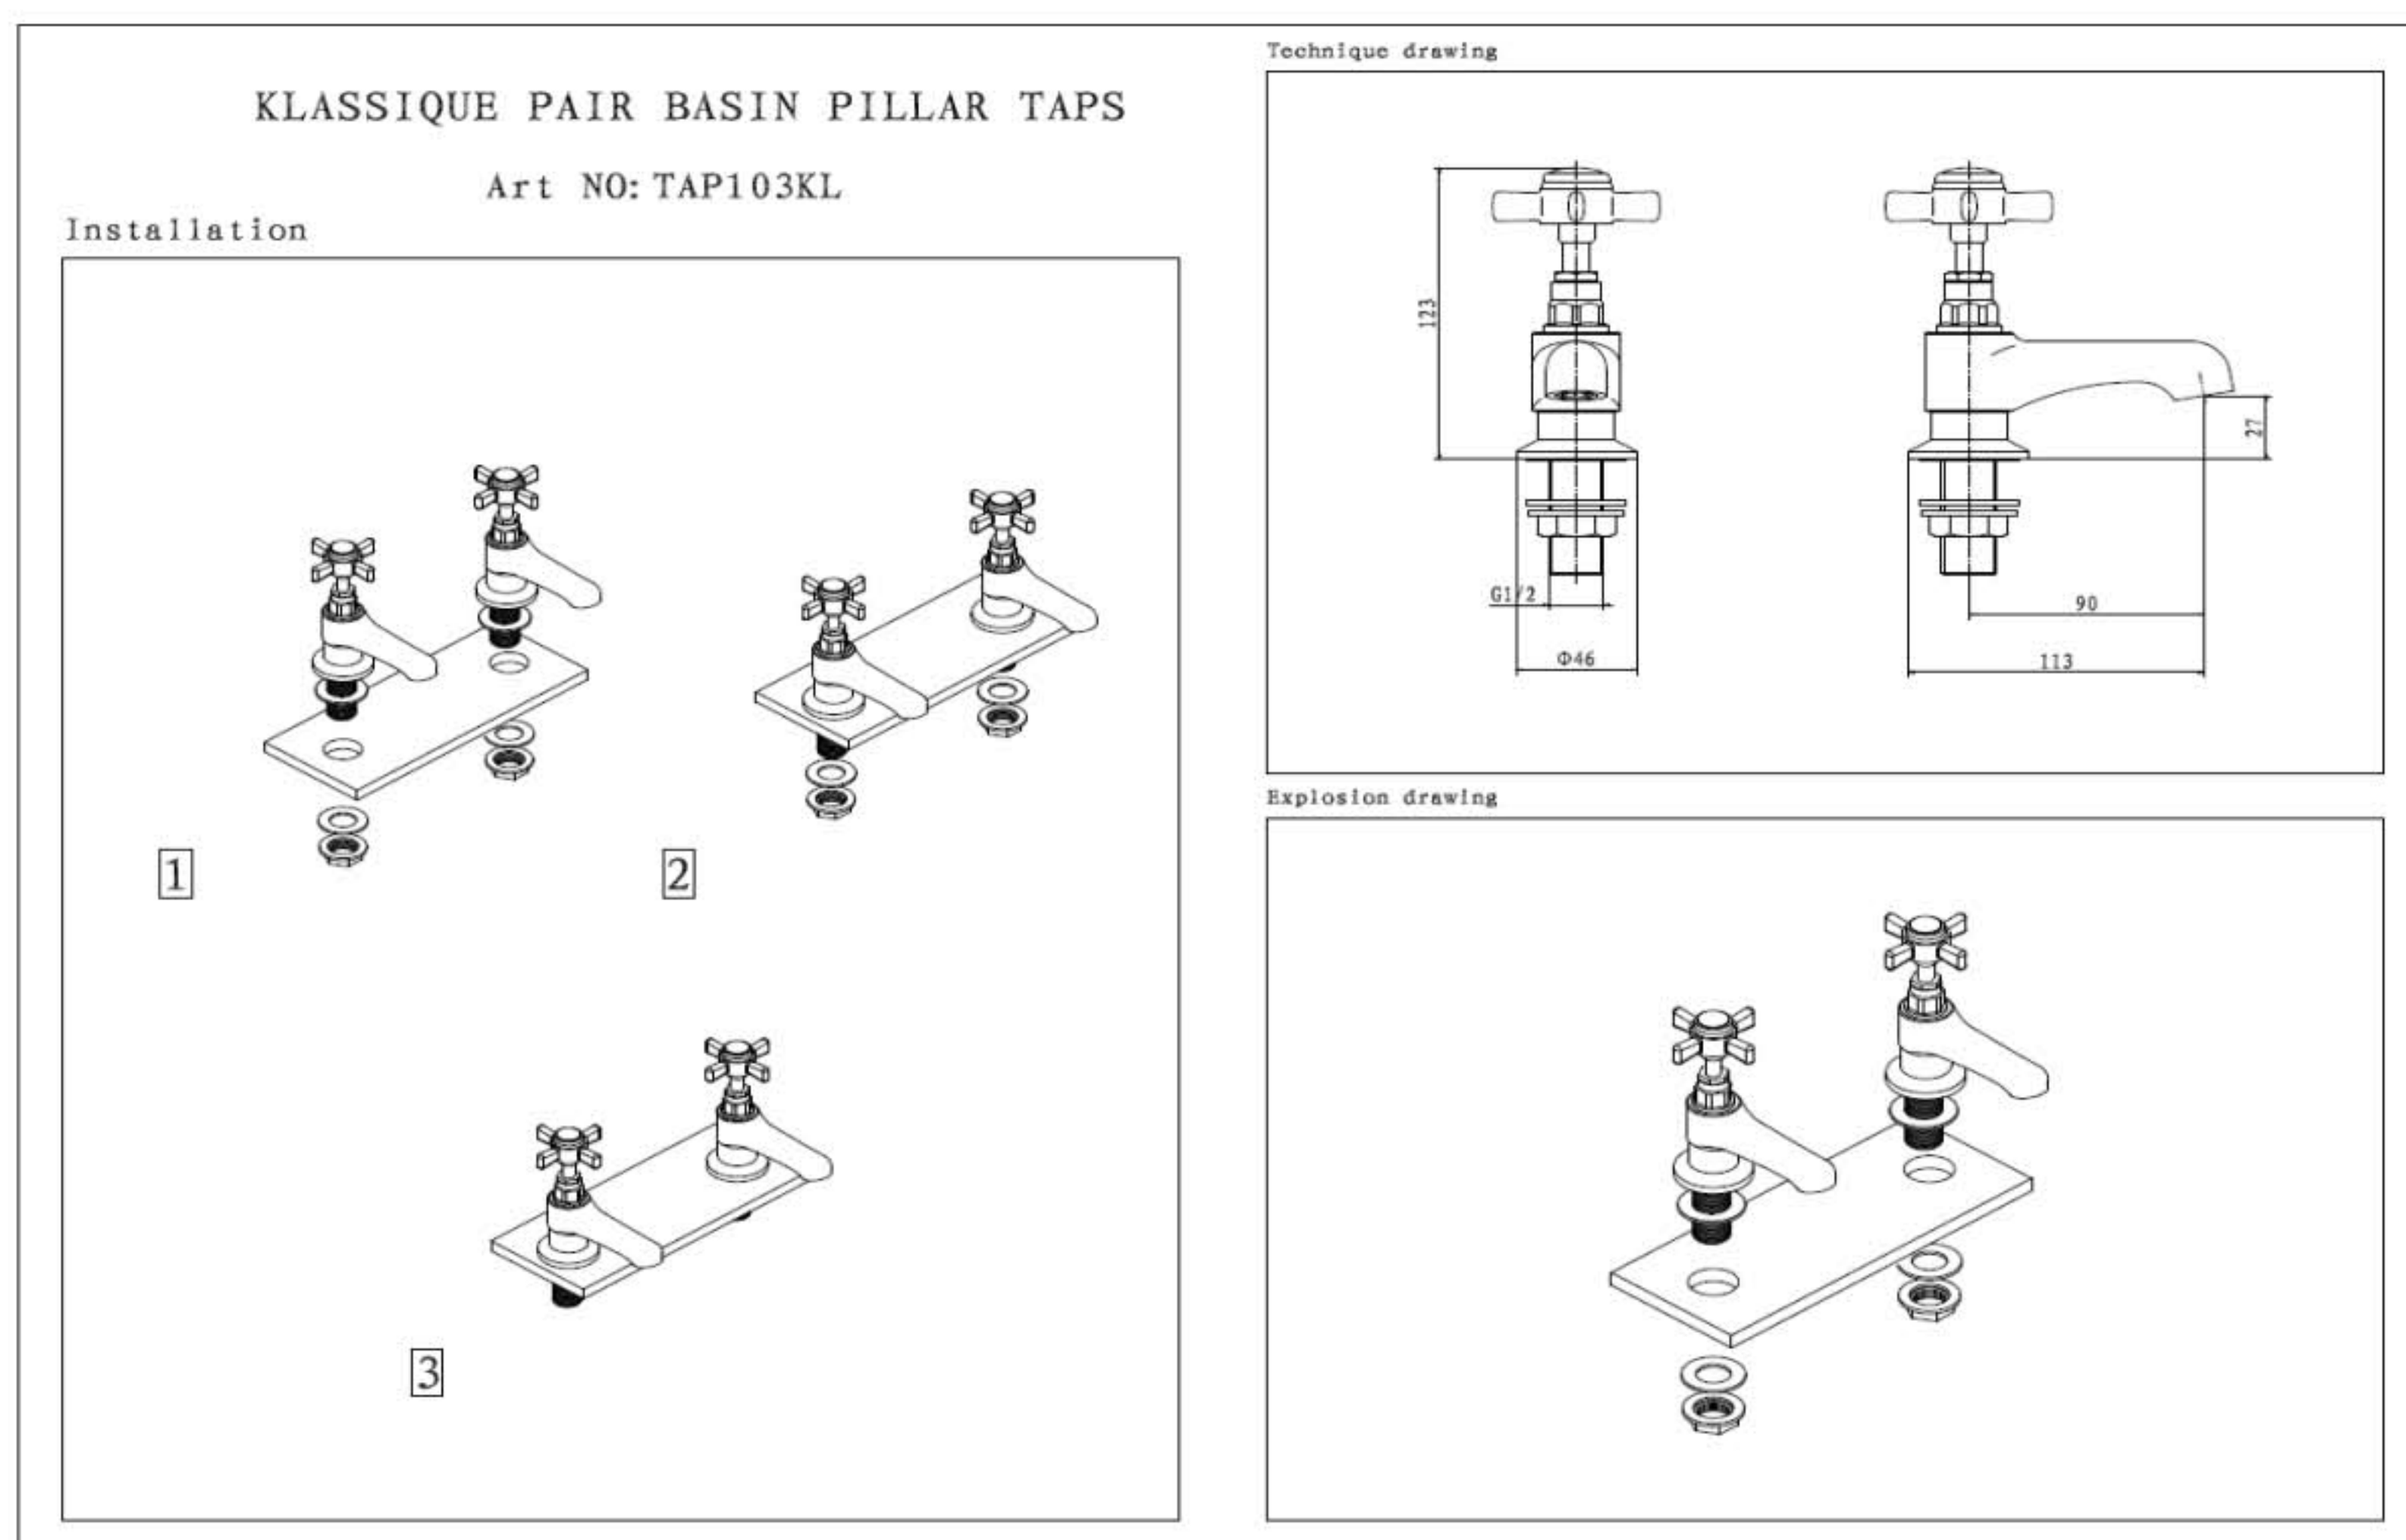

TAP103KL- KLASSIQUE BASIN PILLAR TAPS

ILLUSTRATION: KLASSIQUE BASIN PILLAR TAPS

BAR CODE: 5060168228901

COLOUR: CHROME PLATE

WEIGHT:

NET 1.00 kg

GROSS 1.15 kg

STANDARDS: BS EN 200

NOTES:

1/2" BSP CONNECTIONS
STD SPINDLE VALVES

Flow Rate: L.P

| 0.2bar | 0.5bar | 1bar | 2bar | 3bar |
|----------|-----------|-----------|-----------|-----------|
| 8.2L/min | 12.2L/min | 17.2L/min | 24.5L/min | 29.7L/min |

BOX SIZE 220 x 150 x 90 mm