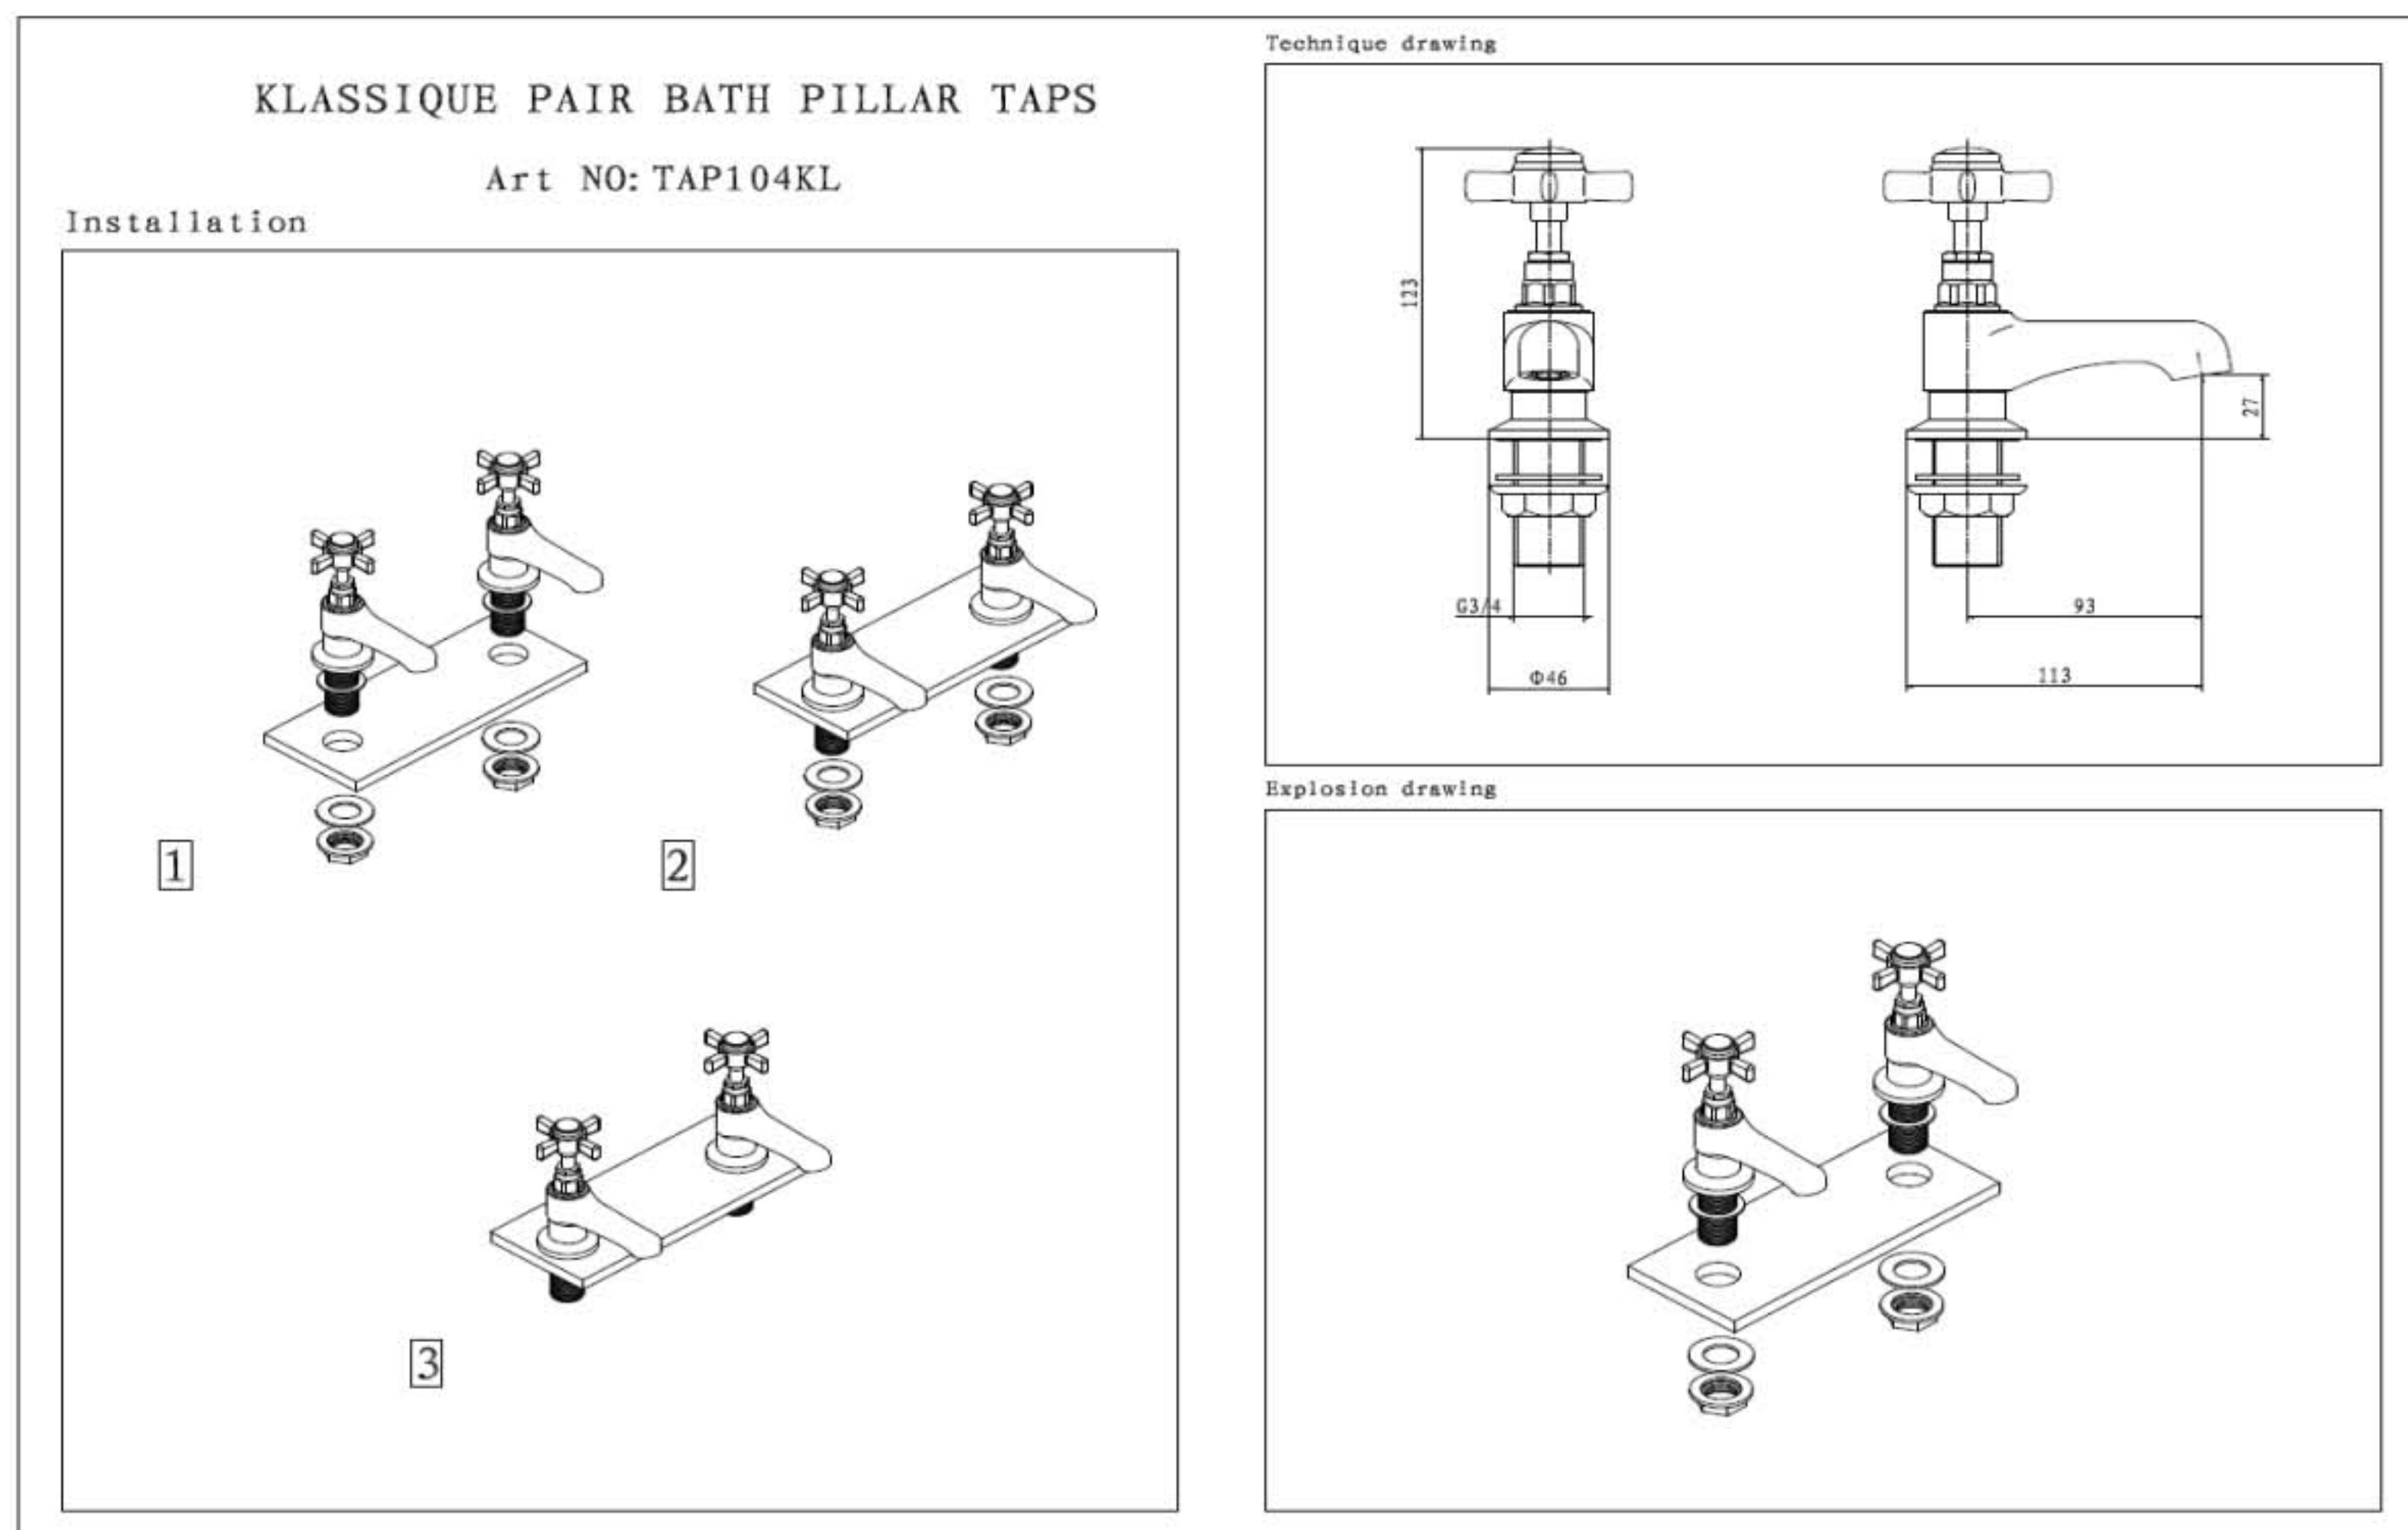

TAP104KL- KLASSIQUE BATH PILLAR TAPS

ILLUSTRATION: KLASSIQUE BATH PILLAR TAPS

BAR CODE: 5060168228918

COLOUR: CHROME PLATE

WEIGHT:

NET 1.06 kg

GROSS 1.22 kg

STANDARDS: BS EN 200

NOTES:

3/4" BSP CONNECTIONS
STD SPINDLE VALVES

Flow Rate: M.P

0.2bar	0.5bar	1bar	2bar	3bar
7.9L/min	12.1L/min	17.3L/min	24L/min	29.6L/min

BOX SIZE 220 x 150 x 90 mm