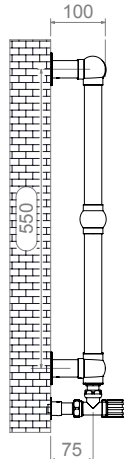

ARCANE - ARC055

ALL MEASUREMENTS ARE IN MILLIMETRES

MANUFACTURED FROM STAINLESS STEEL

Front View

Side View

Back View

Top View

INSTALLATION ACCESSORIES

FITTING POSITION

All Dimension are in mm
 Max.Working Pressure = 10 Bar
 Max.Working Temperature=95° C
 Inlet / Outlet : 1/2" BSP

Technical specifications are subject to change without prior notice.

AEON is the designer heating division of Pitacs Limited.
 Pitacs Limited, Bradbourne Point, Bradbourne Drive, Tilbrook, Milton Keynes,
 Buckinghamshire, MK7 8AT, UK