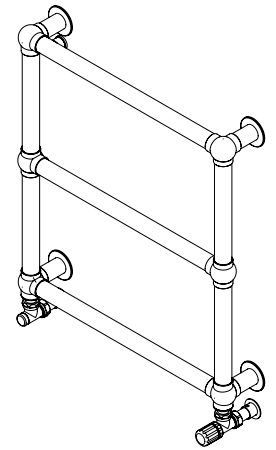

ARCANE - ARC055

ALL MEASUREMENTS ARE IN MILLIMETRES

MANUFACTURED FROM STAINLESS STEEL

Front View

Side View

Back View

Top View

INSTALLATION ACCESSORIES

FITTING POSITION

All Dimension are in mm
 Max.Working Pressure = 10 Bar
 Max.Working Temperature=95° C
 Inlet / Outlet : 1/2" BSP

Technical specifications are subject to change without prior notice.

AEON is the designer heating division of Pitacs Limited.
 Pitacs Limited, Bradbourne Point, Bradbourne Drive, Tilbrook, Milton Keynes,
 Buckinghamshire, MK7 8AT, UK