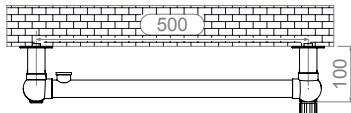

ARCANE - ARC055

ALL MEASUREMENTS ARE IN MILLIMETRES

MANUFACTURED FROM STAINLESS STEEL

Front View

Side View

Back View

Top View

INSTALLATION ACCESSORIES

FITTING POSITION

All Dimension are in mm
 Max.Working Pressure = 10 Bar
 Max.Working Temperature=95° C
 Inlet / Outlet : 1/2" BSP

Technical specifications are subject to change without prior notice.

AEON is the designer heating division of Pitacs Limited.
 Pitacs Limited, Bradbourne Point, Bradbourne Drive, Tilbrook, Milton Keynes,
 Buckinghamshire, MK7 8AT, UK