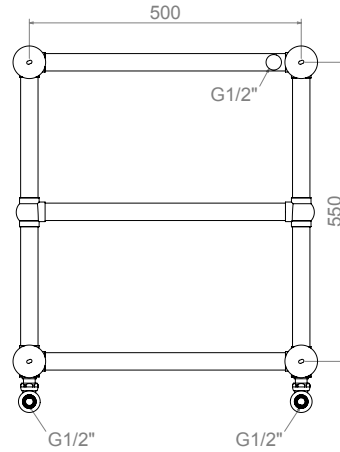

ARCANE - ARC055

ALL MEASUREMENTS ARE IN MILLIMETRES

MANUFACTURED FROM STAINLESS STEEL

Front View

Side View

Back View

Top View

INSTALLATION ACCESSORIES

FITTING POSITION

All Dimension are in mm
 Max.Working Pressure = 10 Bar
 Max.Working Temperature=95° C
 Inlet / Outlet : 1/2" BSP

Technical specifications are subject to change without prior notice.

AEON is the designer heating division of Pitacs Limited.
 Pitacs Limited, Bradbourne Point, Bradbourne Drive, Tilbrook, Milton Keynes,
 Buckinghamshire, MK7 8AT, UK