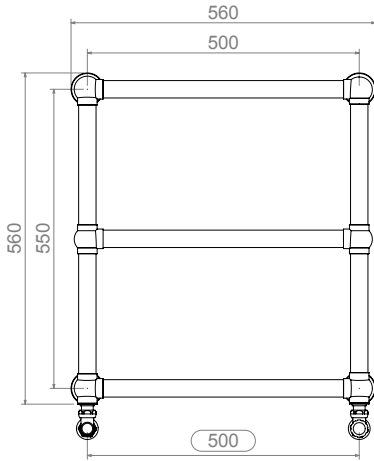

ARCANE - ARC055

ALL MEASUREMENTS ARE IN MILLIMETRES

MANUFACTURED FROM STAINLESS STEEL

Front View

Side View

Back View

Top View

INSTALLATION ACCESSORIES

FITTING POSITION

All Dimension are in mm
 Max.Working Pressure = 10 Bar
 Max.Working Temperature=95° C
 Inlet / Outlet : 1/2" BSP

Technical specifications are subject to change without prior notice.

AEON is the designer heating division of Pitacs Limited.
 Pitacs Limited, Bradbourne Point, Bradbourne Drive, Tilbrook, Milton Keynes,
 Buckinghamshire, MK7 8AT, UK