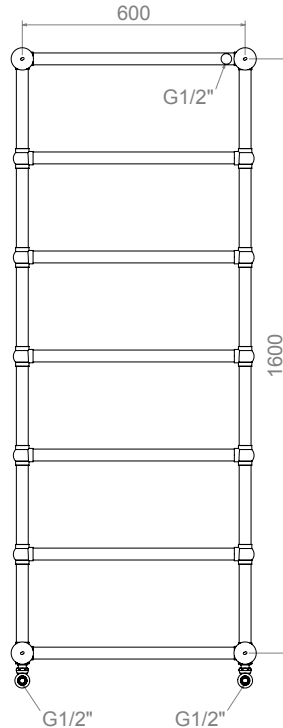

ARCANE - ARC156

ALL MEASUREMENTS ARE IN MILLIMETRES

MANUFACTURED FROM STAINLESS STEEL

Front View

Side View

Back View

Top View

INSTALLATION ACCESSORIES

x4

x4

FITTING POSITION

All Dimension are in mm
 Max.Working Pressure = 10 Bar
 Max.Working Temperature=95° C
 Inlet / Outlet : 1/2" BSP

Technical specifications are subject to change without prior notice.