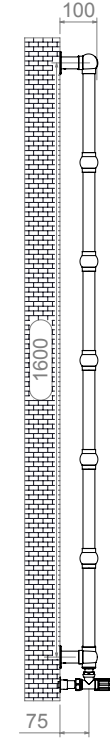

ARCANE - ARC156

ALL MEASUREMENTS ARE IN MILLIMETRES

MANUFACTURED FROM STAINLESS STEEL

Front View

Side View

Back View

Top View

INSTALLATION ACCESSORIES

x4

x4

FITTING POSITION

All Dimension are in mm
 Max.Working Pressure = 10 Bar
 Max.Working Temperature=95° C
 Inlet / Outlet : 1/2" BSP

Technical specifications are subject to change without prior notice.