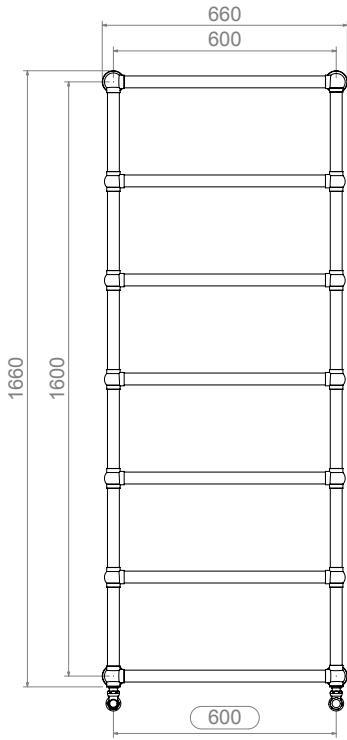

ARCANE - ARC156

ALL MEASUREMENTS ARE IN MILLIMETRES

MANUFACTURED FROM STAINLESS STEEL

Front View

Side View

Back View

Top View

INSTALLATION ACCESSORIES

x4

x4

FITTING POSITION

All Dimension are in mm
 Max.Working Pressure = 10 Bar
 Max.Working Temperature=95° C
 Inlet / Outlet : 1/2" BSP

Technical specifications are subject to change without prior notice.