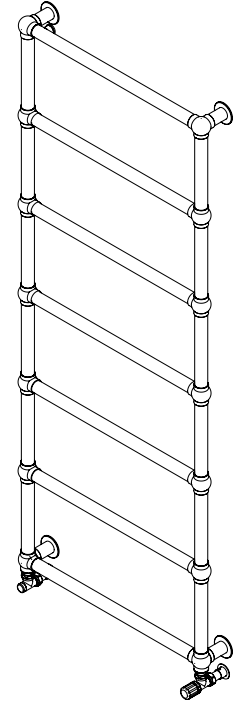

ARCANE - ARC156

ALL MEASUREMENTS ARE IN MILLIMETRES

MANUFACTURED FROM STAINLESS STEEL

Front View

Side View

Back View

Top View

INSTALLATION ACCESSORIES

x4

x4

FITTING POSITION

All Dimension are in mm
 Max.Working Pressure = 10 Bar
 Max.Working Temperature=95° C
 Inlet / Outlet : 1/2" BSP

Technical specifications are subject to change without prior notice.