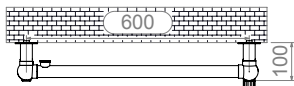

ARCANE - ARC156

ALL MEASUREMENTS ARE IN MILLIMETRES

MANUFACTURED FROM STAINLESS STEEL

Front View

Side View

Back View

Top View

INSTALLATION ACCESSORIES

x4

x4

FITTING POSITION

All Dimension are in mm
 Max.Working Pressure = 10 Bar
 Max.Working Temperature=95° C
 Inlet / Outlet : 1/2" BSP

Technical specifications are subject to change without prior notice.