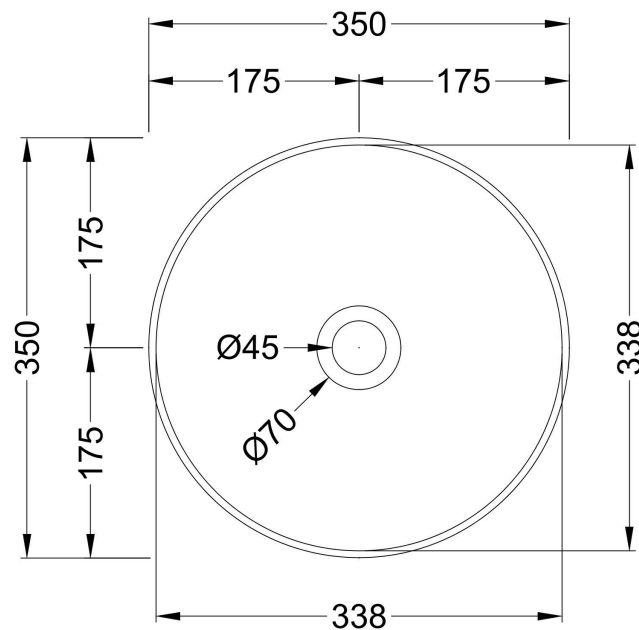

Sales Code: NBV462

Description: Vessel 350 X 350 X 120

**Product Dimensions**

|                   |      |
|-------------------|------|
| Height (mm):      | 120  |
| Width (mm):       | 350  |
| Depth (mm):       | 350  |
| Nett Weight (kg): | 5.45 |

**Packaging Dimensions**

|                    |      |
|--------------------|------|
| Height (mm):       | 145  |
| Width (mm):        | 375  |
| Depth (mm):        | 375  |
| Gross Weight (kg): | 6.15 |

**Packaging Data**

|               |                     |
|---------------|---------------------|
| Box Colour:   | Brown Cardboard Box |
| Box Qty:      | 1                   |
| Label Size:   | 100 x 50            |
| Label Colour: | White Label         |
| Label Qty:    | 2                   |

**Outer Box Dimensions (If Applicable)**

|                    |               |
|--------------------|---------------|
| Height (mm):       |               |
| Width (mm):        |               |
| Depth (mm):        |               |
| Gross Weight (kg): |               |
| Barcode:           | 5056462625218 |