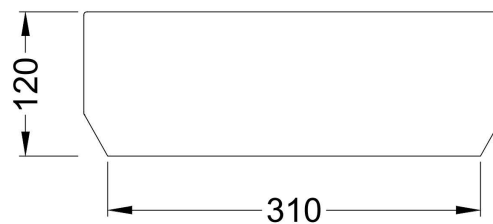

Sales Code: NBV462

Description: Vessel 350 X 350 X 120

**Product Dimensions**

|                   |      |
|-------------------|------|
| Height (mm):      | 120  |
| Width (mm):       | 350  |
| Depth (mm):       | 350  |
| Nett Weight (kg): | 5.45 |

**Packaging Dimensions**

|                    |      |
|--------------------|------|
| Height (mm):       | 145  |
| Width (mm):        | 375  |
| Depth (mm):        | 375  |
| Gross Weight (kg): | 6.15 |

**Packaging Data**

|               |                     |
|---------------|---------------------|
| Box Colour:   | Brown Cardboard Box |
| Box Qty:      | 1                   |
| Label Size:   | 100 x 50            |
| Label Colour: | White Label         |
| Label Qty:    | 2                   |

**Outer Box Dimensions (If Applicable)**

|                    |               |
|--------------------|---------------|
| Height (mm):       |               |
| Width (mm):        |               |
| Depth (mm):        |               |
| Gross Weight (kg): |               |
| Barcode:           | 5056462625218 |