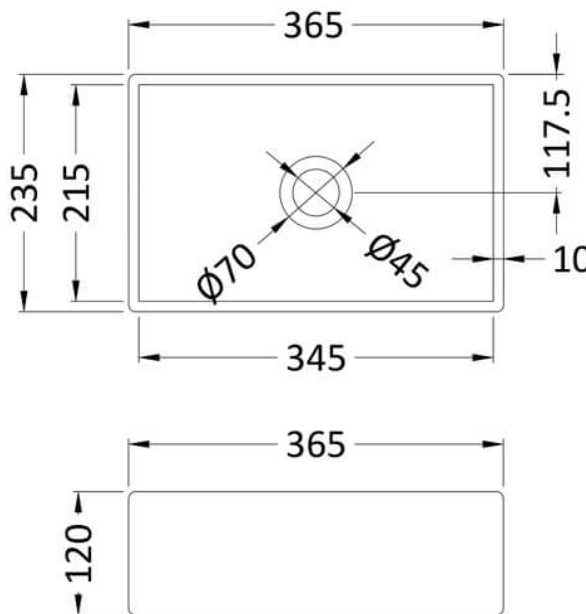

Sales Code: NBV279

Description: Rectangular Basin W360xd230xh120

Product Dimensions

Height (mm):	120
Width (mm):	365
Depth (mm):	235
Nett Weight (kg):	5.5

Packaging Dimensions

Height (mm):	135
Width (mm):	35
Depth (mm):	245
Gross Weight (kg):	6

Packaging Data

Box Colour:	Brown Cardboard Box
Box Qty:	1
Label Size:	100 x 50
Label Colour:	White Label
Label Qty:	2

Outer Box Dimensions (If Applicable)

Height (mm):	
Width (mm):	
Depth (mm):	
Gross Weight (kg):	
Barcode:	5056462625232

Basins: Tap Hole: No Tapholes Chain Stay Hole: No
 Template: Not Required Waste Type Req: Unslotted
 Overflow Inc: No Overflow Cover: No
 Inner Bowl Depth (mm):

Sales Code: NBV280

Description: Rectangular Basin W460xd230xh120

Product Dimensions

Height (mm):	120
Width (mm):	465
Depth (mm):	235
Nett Weight (kg):	7.5

Packaging Dimensions

Height (mm):	135
Width (mm):	475
Depth (mm):	245
Gross Weight (kg):	8

Packaging Data

Box Colour:	Brown Cardboard Box
Box Qty:	1
Label Size:	100 x 50
Label Colour:	White Label
Label Qty:	2