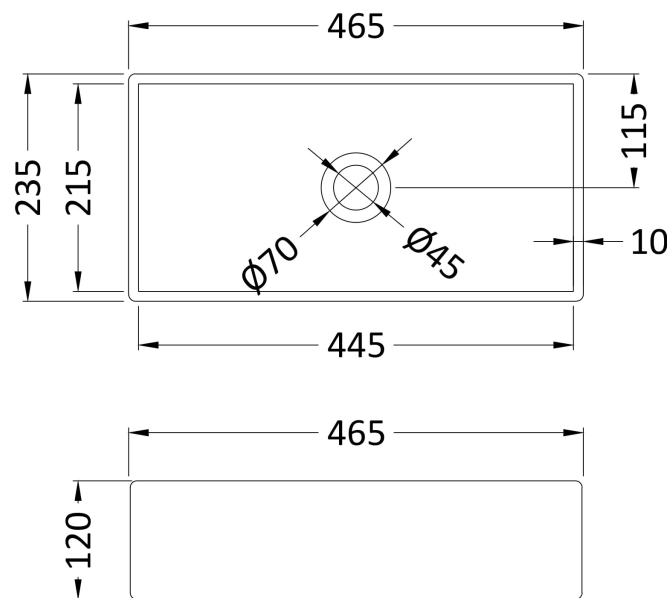

Sales Code: NBV279

Description: Rectangular Basin W360xd230xh120

Product Dimensions

Height (mm):	120
Width (mm):	365
Depth (mm):	235
Nett Weight (kg):	5.5

Packaging Dimensions

Height (mm):	135
Width (mm):	35
Depth (mm):	245
Gross Weight (kg):	6

Packaging Data

Box Colour:	Brown Cardboard Box
Box Qty:	1
Label Size:	100 x 50
Label Colour:	White Label
Label Qty:	2

Outer Box Dimensions (If Applicable)

Height (mm):	
Width (mm):	
Depth (mm):	
Gross Weight (kg):	
Barcode:	5056462625232

Basins: Tap Hole: No Tapholes Chain Stay Hole: No
 Template: Not Required Waste Type Req: Unslotted
 Overflow Inc: No Overflow Cover: No
 Inner Bowl Depth (mm):

Sales Code: NBV280

Description: Rectangular Basin W460xd230xh120

Product Dimensions

Height (mm):	120
Width (mm):	465
Depth (mm):	235
Nett Weight (kg):	7.5

Packaging Dimensions

Height (mm):	135
Width (mm):	475
Depth (mm):	245
Gross Weight (kg):	8

Packaging Data

Box Colour:	Brown Cardboard Box
Box Qty:	1
Label Size:	100 x 50
Label Colour:	White Label
Label Qty:	2