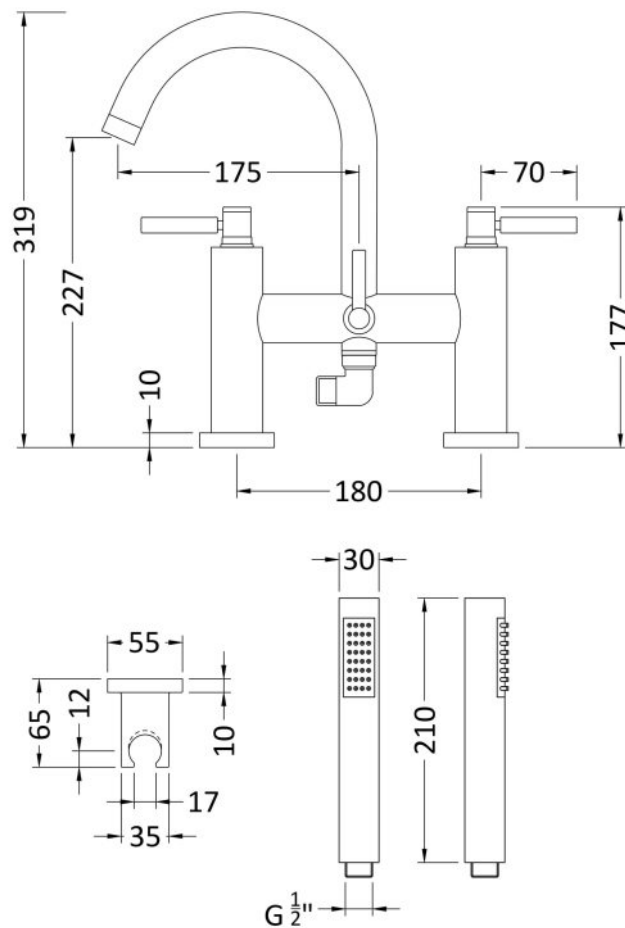

Height (mm):	310
Width (mm):	480
Depth (mm):	290
Length (mm):	
Gross Weight (kg):	18
Barcode:	5055146198093

**Product Details**

Country of Origin:	United Kingdom
Fitting Instruction:	No
Product Material:	Brass
Control Type:	Manual
Waste Included:	Waste Not Included
Waste Type:	Not Applicable
WRAS Approval: No	Approval No: N/A
Valve/Cartridge Type:	1/4 Turn Ceramic Disc
Colour/Finish:	Chrome
Mount Type:	Deck
Operating Pressure (bar):	0.2
Flow Rates: (Litres Per Min)	0.1 bar: 8    0.5 bar: 29    1 bar: 40    2 bar: 48    3 bar: 0
Pipe Size:	22 mm (3/4" Bsp)
Pipe Centres:	180 mm

### Outer Box Dimensions (If Applicable)

Height (mm):	320
Width (mm):	495
Depth (mm):	295
Length (mm):	
Gross Weight (kg):	19
Barcode:	5055146198062

Flow Rates: (Litres Per Min) 0.1 bar: 8 0.5 bar: 29 1 bar: 40 2 bar: 48 3 bar: 0

Pipe Size: 22 mm (3/4" Bsp)

Pipe Centres: 180 mm

Sales Code: TEL354

Description: Tec Lever Bsm W/Swivel Spout W/Kit

### Product Dimensions

Height (mm):	320
Width (mm):	230
Depth (mm):	220
Length (mm):	
Nett Weight (kg):	4.33