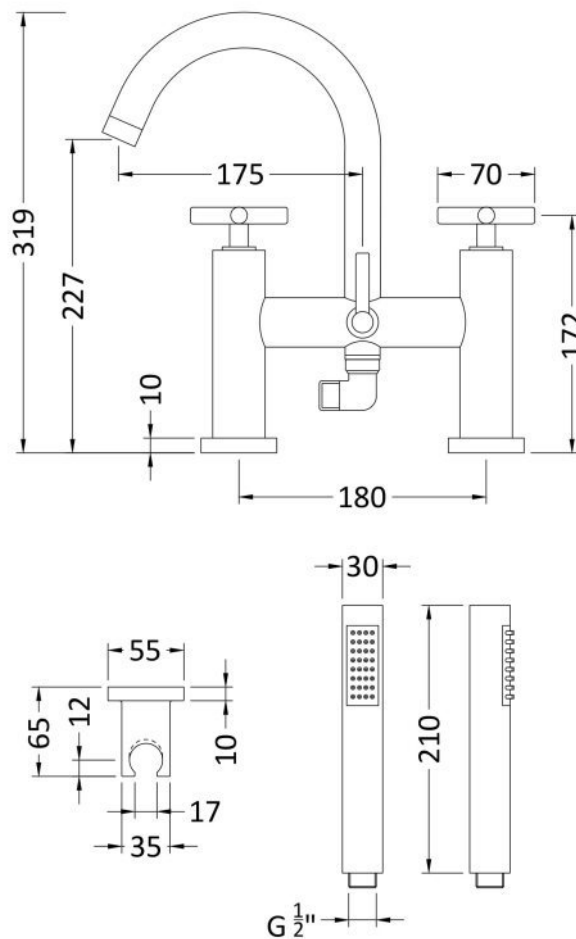

Sales Code: TEX354

Description: Tec Crosshead Bsm

Product Dimensions

Height (mm):	319
Width (mm):	230
Depth (mm):	50
Length (mm):	
Nett Weight (kg):	4.4

Packaging Dimensions

Height (mm):	140
Width (mm):	235
Depth (mm):	265
Gross Weight (kg):	4.4

Packaging Data

Box Colour:	White Cardboard Box
Box Qty:	1
Label Size:	100 x 50
Label Colour:	White Label
Label Qty:	2

Outer Box Dimensions (If Applicable)

Height (mm):	315
Width (mm):	490
Depth (mm):	280
Length (mm):	
Gross Weight (kg):	18
Barcode:	5055146198079

Product Details

Country of Origin:	United Kingdom
Fitting Instruction:	No
Product Material:	Brass/ABS
Control Type:	Manual
Waste Included:	Waste Not Included
Waste Type:	Not Applicable
WRAS Approval: No	Approval No: N/A
Valve/Cartridge Type:	1/4 Turn Ceramic Disc
Colour/Finish:	Chrome
Mount Type:	Deck
Operating Pressure (bar):	0.2

Flow Rates: (Litres Per Min)	0.1 bar: 7	0.5 bar: 22	1 bar: 29	2 bar: 39	3 bar: 44
Pipe Size:	22 mm (3/4" Bsp)				
Pipe Centres:	N/A