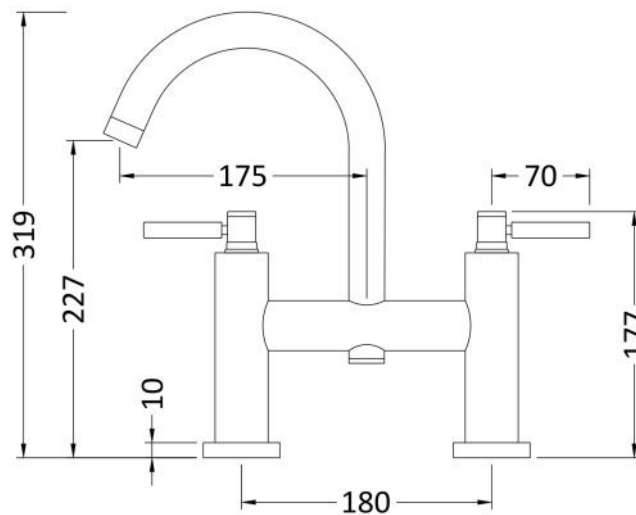

**Sales Code:** TEL353

**Description:** Tec Lever Bath Filler Small Swivel Spout

**Product Dimensions**

Height (mm):	320
Width (mm):	360
Depth (mm):	240
Length (mm):	
Nett Weight (kg):	3.03

**Packaging Dimensions**

Height (mm):	310
Width (mm):	480
Depth (mm):	290
Length (mm):	
Gross Weight (kg):	18
Barcode:	5055146198093

**Product Details**

Country of Origin:	United Kingdom
Fitting Instruction:	No
Product Material:	Brass
Control Type:	Manual
Waste Included:	Waste Not Included
Waste Type:	Not Applicable
WRAS Approval: No	Approval No: N/A
Valve/Cartridge Type:	1/4 Turn Ceramic Disc
Colour/Finish:	Chrome
Mount Type:	Deck
Operating Pressure (bar):	0.2
Flow Rates: (Litres Per Min)	0.1 bar: 8    0.5 bar: 29    1 bar: 40    2 bar: 48    3 bar: 0
Pipe Size:	22 mm (3/4" Bsp)
Pipe Centres:	180 mm

### Product Dimensions

Height (mm):	319
Width (mm):	230
Depth (mm):	50
Length (mm):	
Nett Weight (kg):	3.1

### Outer Box Dimensions (If Applicable)

Height (mm):	320
Width (mm):	495
Depth (mm):	295
Length (mm):	
Gross Weight (kg):	19
Barcode:	5055146198062