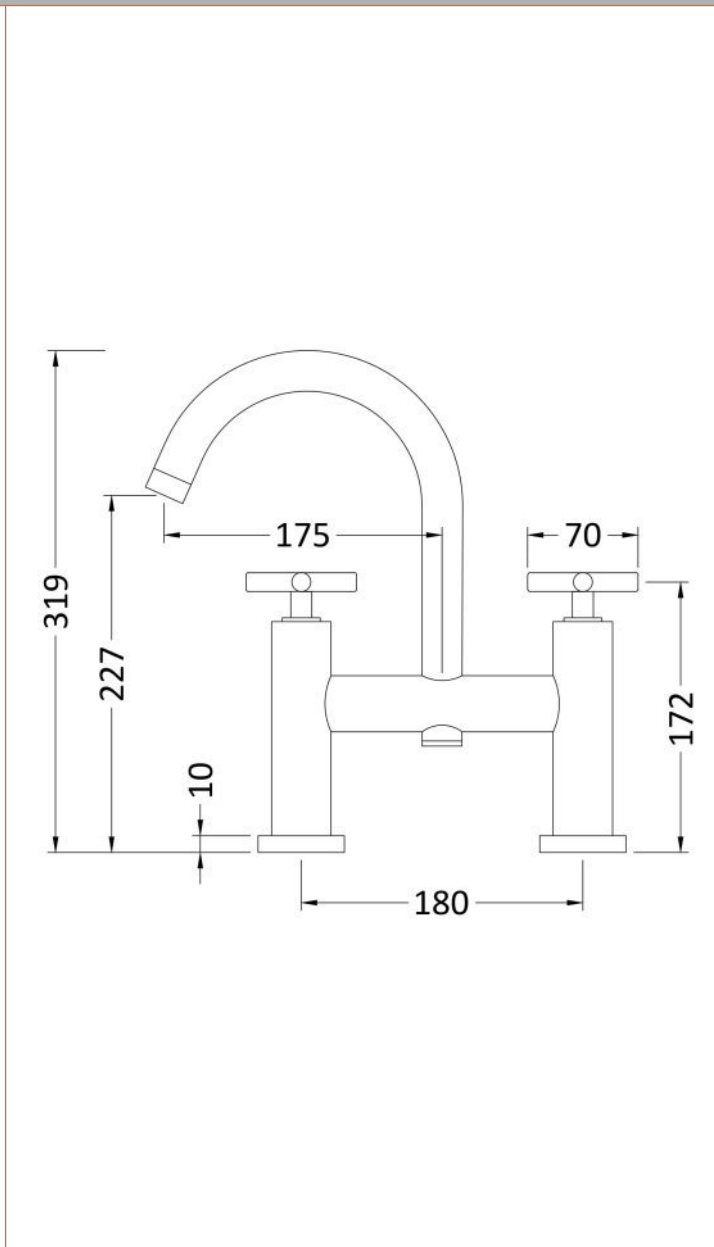

**Sales Code:** TEL353

**Description:** Tec Lever Bath Filler Small Swivel Spout

**Product Dimensions**

Height (mm):	320
Width (mm):	360
Depth (mm):	240
Length (mm):	
Nett Weight (kg):	3.03

**Packaging Dimensions**

Height (mm):	100
Width (mm):	235
Depth (mm):	265
Gross Weight (kg):	3.03

**Packaging Data**

Box Colour:	White Cardboard Box
Box Qty:	1
Label Size:	100 x 50
Label Colour:	White Label
Label Qty:	2

**Outer Box Dimensions (If Applicable)**

Height (mm):	310
Width (mm):	480
Depth (mm):	290
Length (mm):	
Gross Weight (kg):	18
Barcode:	5055146198093

**Product Details**

Country of Origin:	United Kingdom
Fitting Instruction:	No
Product Material:	Brass
Control Type:	Manual
Waste Included:	Waste Not Included
Waste Type:	Not Applicable
WRAS Approval: No	Approval No: N/A
Valve/Cartridge Type:	1/4 Turn Ceramic Disc
Colour/Finish:	Chrome
Mount Type:	Deck
Operating Pressure (bar):	0.2
Flow Rates: (Litres Per Min)	0.1 bar: 8    0.5 bar: 29    1 bar: 40    2 bar: 48    3 bar: 0
Pipe Size:	22 mm (3/4" Bsp)
Pipe Centres:	180 mm

### Product Dimensions

Height (mm):	319
Width (mm):	230
Depth (mm):	50
Length (mm):	
Nett Weight (kg):	3.1