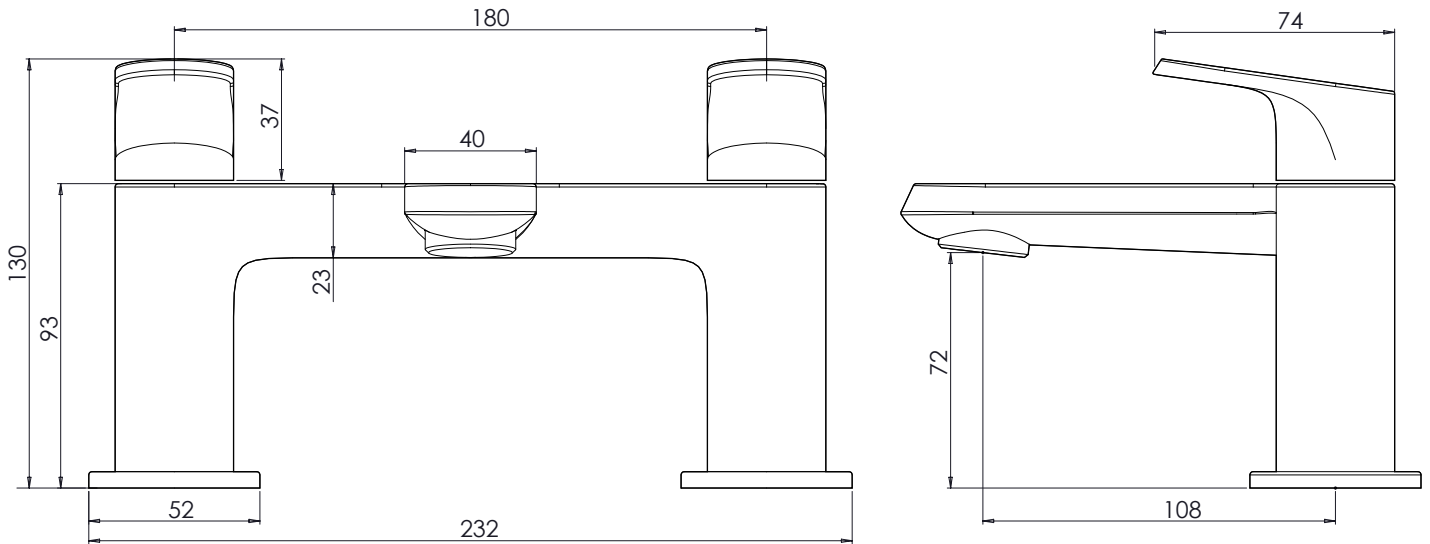

Technical Data Sheet

ROPER RHODES®

Clear Deck Mounted Bath Filler - T363202

No.	Description	Code	Fixings Included
1	Clear Deck Mounted Bath Filler	T363202	YES

Min Pressure:	0.2bar
0.2bar	7.5 litres / min
0.3bar	10 litres / min
0.4bar	11.5 litres / min
0.5bar	13 litres / min
1bar	18.5 litres / min
2bar	26.5 litres / min

Dimensions:

Diagrams not to scale. All dimensions in mm (tolerance of +/-5mm)

*Dimensions are subject to change, customers are advised to measure actual product before commencing installation.

FAQs

What is the size of the bath filler threaded connection? The threaded connectors have a standard 3/4" BSP fixing.

Min Pressure:	0.2bar
0.2bar	7.5 litres / min
0.3bar	10 litres / min
0.4bar	11.5 litres / min
0.5bar	13 litres / min
1bar	18.5 litres / min
2bar	26.5 litres / min

Dimensions:

Diagrams not to scale. All dimensions in mm (tolerance of +/-5mm)

*Dimensions are subject to change, customers are advised to measure actual product before commencing installation.

FAQs

What is the size of the bath filler threaded connection? The threaded connectors have a standard 3/4" BSP fixing.