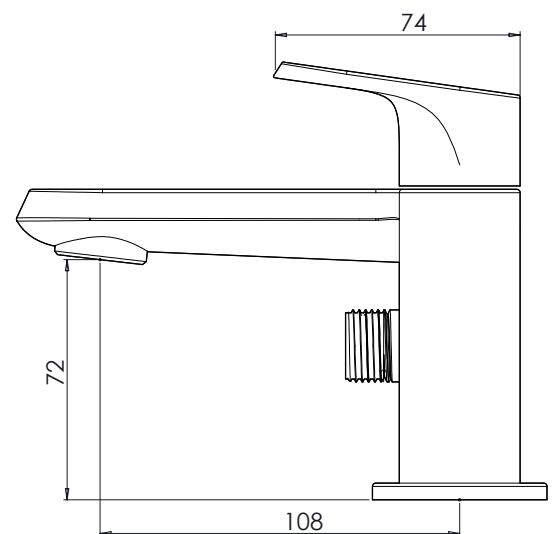

Technical Data Sheet

ROPER RHODES®

Clear Deck Mounted Bath Filler - T363202

No.	Description	Code	Fixings Included
1	Clear Deck Mounted Bath Filler	T363202	YES

Min Pressure:	0.2bar
0.2bar	7.5 litres / min
0.3bar	10 litres / min
0.4bar	11.5 litres / min
0.5bar	13 litres / min
1bar	18.5 litres / min
2bar	26.5 litres / min

Dimensions:

Diagrams not to scale. All dimensions in mm (tolerance of +/-5mm)

*Dimensions are subject to change, customers are advised to measure actual product before commencing installation.

FAQs

What is the size of the bath filler threaded connection? The threaded connectors have a standard 3/4" BSP fixing.

Does the product come fitted with an aerator? Yes, the aerator comes pre-installed but can be replaced.

Technical Data Sheet

ROPER RHODES®

Clear Deck Mounted Bath Shower Mixer - T364202

No.	Description	Code	Fixings Included
1	Clear Deck Mounted Bath Shower Mixer	T364202	YES

Min Pressure:	0.2bar
0.2bar	7.5 litres / min
0.3bar	10 litres / min
0.4bar	11.5 litres / min
0.5bar	13 litres / min
1bar	18.5 litres / min
2bar	26.5 litres / min

Dimensions:

Diagrams not to scale. All dimensions in mm (tolerance of +/-5mm)