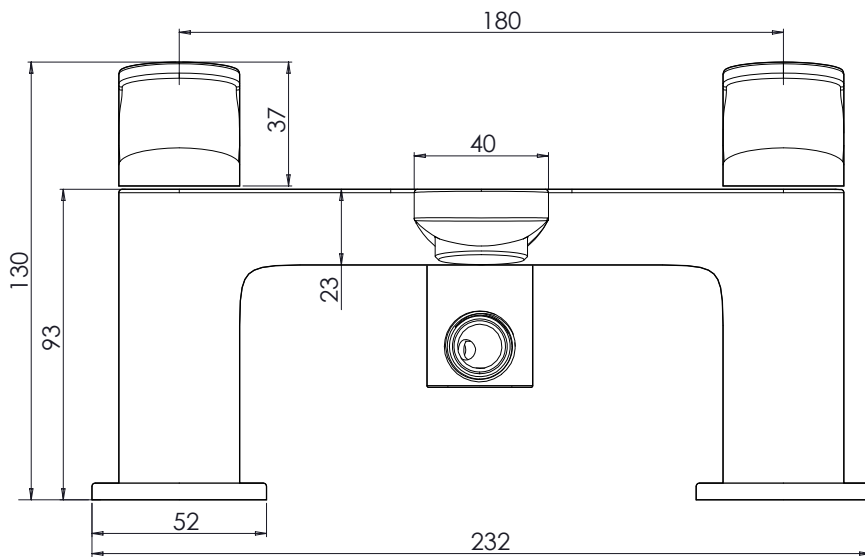

Dimensions:

Diagrams not to scale. All dimensions in mm (tolerance of +/-5mm)

*Dimensions are subject to change, customers are advised to measure actual product before commencing installation.

FAQs

What is the size of the bath filler threaded connection? The threaded connectors have a standard 3/4" BSP fixing.

Does the product come fitted with an aerator? Yes, the aerator comes pre-installed but can be replaced.

Technical Data Sheet

ROPER RHODES®

Clear Deck Mounted Bath Shower Mixer - T364202

No.	Description	Code	Fixings Included
1	Clear Deck Mounted Bath Shower Mixer	T364202	YES

Min Pressure:	0.2bar
0.2bar	7.5 litres / min
0.3bar	10 litres / min
0.4bar	11.5 litres / min
0.5bar	13 litres / min
1bar	18.5 litres / min
2bar	26.5 litres / min

Dimensions:

Diagrams not to scale. All dimensions in mm (tolerance of +/-5mm)

*Dimensions are subject to change, customers are advised to measure actual product before commencing installation.

FAQs

What is the size of the bath filler threaded connection? The threaded connectors have a standard 3/4" BSP fixing.