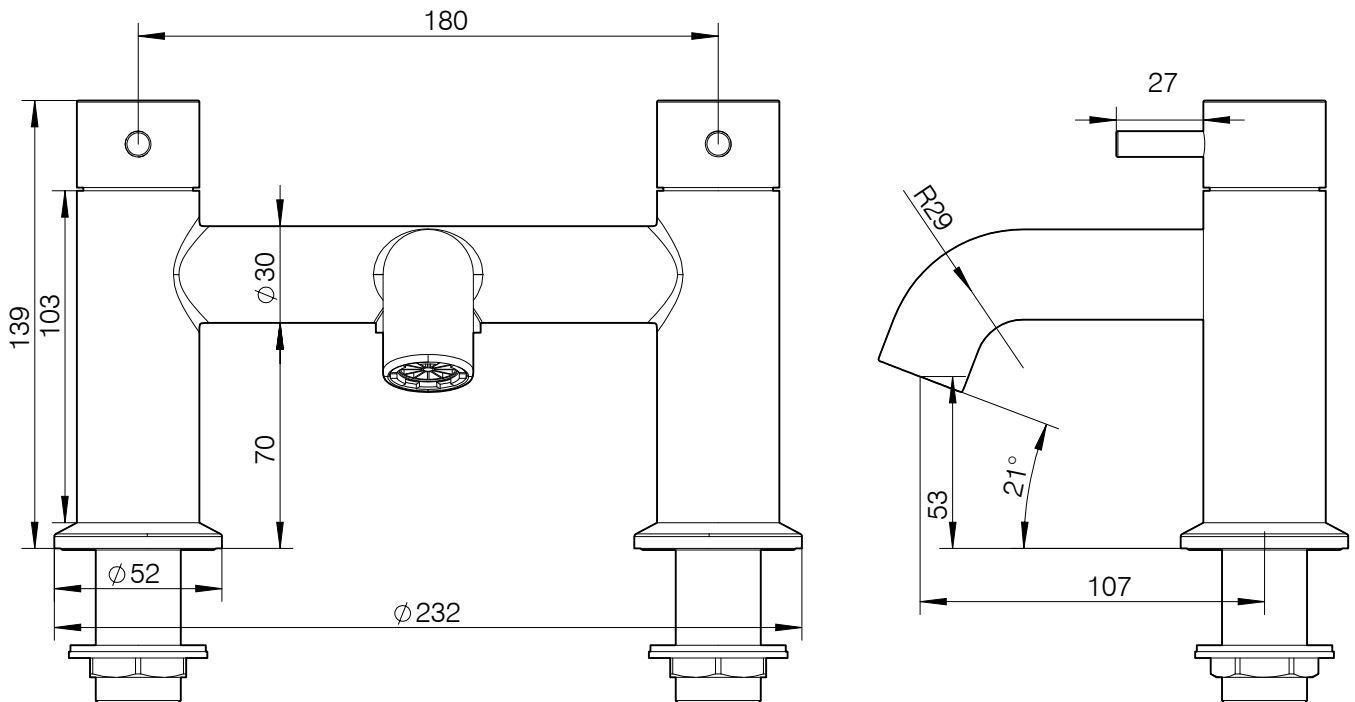

Technical Data Sheet

ROPER RHODES®

Craft Deck Mounted Bath Filler - T333202

No.	Description	Code	Fixings Included
1	Craft Deck Mounted Bath Filler	T333202	YES

Min Pressure:	0.2bar
0.2bar	7.6 litres / min
0.3bar	9.6 litres / min
0.4bar	11.5 litres / min
0.5bar	13 litres / min
1bar	18 litres / min
2bar	26 litres / min

Dimensions:

Diagrams not to scale. All dimensions in mm (tolerance of +/-5mm)

*Dimensions are subject to change, customers are advised to measure actual product before commencing installation.

FAQs

What is the size of the bath filler threaded connection? The threaded connectors have a standard 3/4" BSP fixing.

Min Pressure:	0.2bar
0.2bar	7 litres / min
0.3bar	8.6 litres / min
0.4bar	10 litres / min
0.5bar	11.5 litres / min
1bar	16.5 litres / min
2bar	23.5 litres / min

Dimensions:

Diagrams not to scale. All dimensions in mm (tolerance of +/-5mm)

*Dimensions are subject to change, customers are advised to measure actual product before commencing installation.

FAQs

What is the size of the bath filler threaded connection? The threaded connectors have a standard 3/4" BSP fixing.