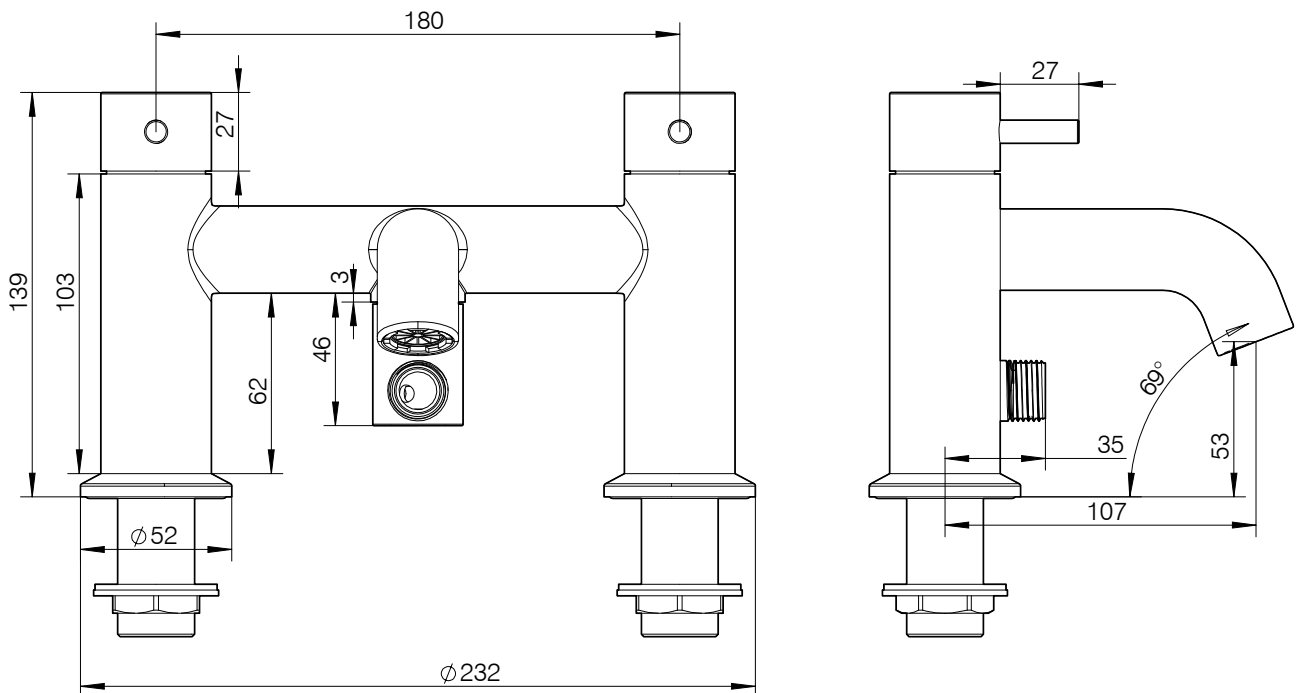

Dimensions:

Diagrams not to scale. All dimensions in mm (tolerance of +/-5mm)

*Dimensions are subject to change, customers are advised to measure actual product before commencing installation.

FAQs

What is the size of the bath filler threaded connection? The threaded connectors have a standard 3/4" BSP fixing.

Does the product come fitted with an aerator? Yes, the aerator comes pre-installed but can be replaced.

Technical Data Sheet

ROPER RHODES®

Craft Deck Mounted Bath Shower Mixer - T334202

No.	Description	Code	Fixings Included
1	Craft Deck Mounted Bath Shower Mixer	T334202	YES

Min Pressure:	0.2bar
0.2bar	7 litres / min
0.3bar	8.6 litres / min
0.4bar	10 litres / min
0.5bar	11.5 litres / min
1bar	16.5 litres / min
2bar	23.5 litres / min

Dimensions:

Diagrams not to scale. All dimensions in mm (tolerance of +/-5mm)

*Dimensions are subject to change, customers are advised to measure actual product before commencing installation.

FAQs

What is the size of the bath filler threaded connection? The threaded connectors have a standard 3/4" BSP fixing.