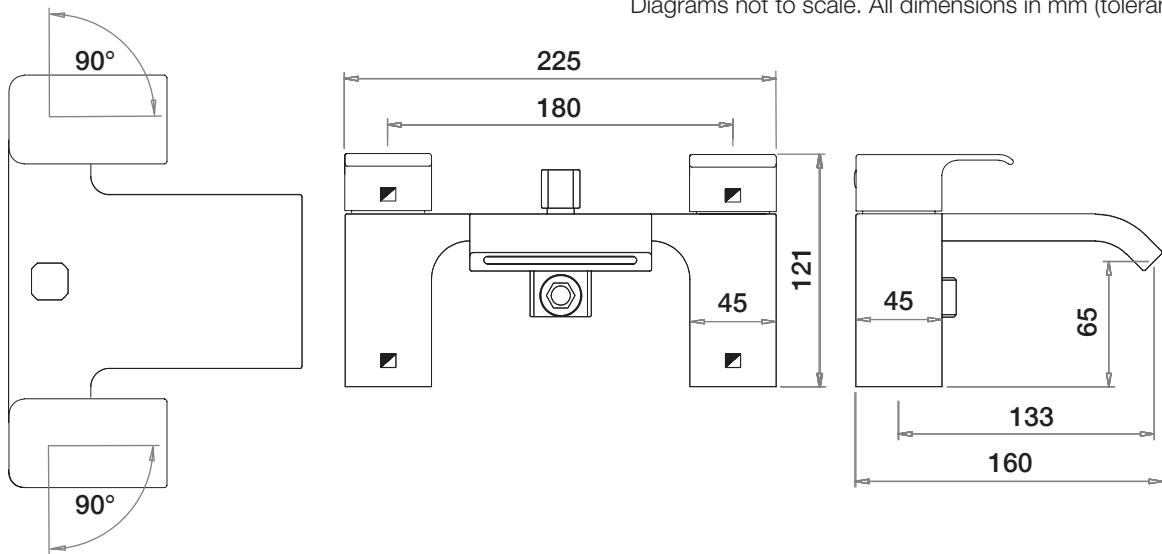

Dimensions - T153202

Diagrams not to scale. All dimensions in mm (tolerance of +/-5mm)

*Dimensions are subject to change, customers are advised to measure actual product before commencing installation.

FAQs

Technical Data Sheet

ROPER RHODES®

Hydra Bath Shower Mixer - T154202

No.	Description	Code	Fixings Included
1	Hydra Bath Shower Mixer	T154202	YES

Min Pressure:	0.3bar
0.2bar	12.5 litres / min
0.3bar	13.4 litres / min
0.4bar	15.1 litres / min
0.5bar	17.6 litres / min
1bar	25.4 litres / min
2bar	36.3 litres / min

Dimensions - T154202

Diagrams not to scale. All dimensions in mm (tolerance of +/-5mm)

*Dimensions are subject to change, customers are advised to measure actual product before commencing installation.

FAQs

What size are the connections for the shower hose? The threaded connections on the shower hose are a standard 1/2" BSP connection.