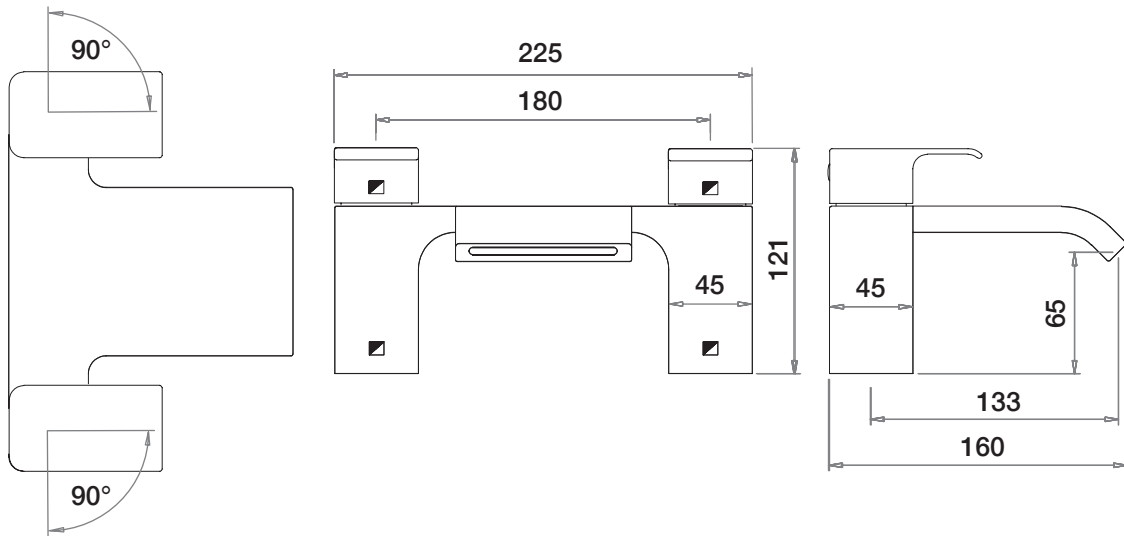

Technical Data Sheet

ROPER RHODES®

Hydra Bath Filler - T153202

No.	Description	Code	Fixings Included
1	Hydra Bath Filler	T153202	YES

Min Pressure:	0.3bar
0.3bar	22.5 litres / min
0.4bar	27.6 litres / min
0.5bar	31.2 litres / min
1bar	46.2 litres / min
2bar	66.1 litres / min

Dimensions - T153202

Diagrams not to scale. All dimensions in mm (tolerance of +/-5mm)

*Dimensions are subject to change, customers are advised to measure actual product before commencing installation.

FAQs

Dimensions - T154202

Diagrams not to scale. All dimensions in mm (tolerance of +/-5mm)

*Dimensions are subject to change, customers are advised to measure actual product before commencing installation.

FAQs

What size are the connections for the shower hose? The threaded connections on the shower hose are a standard 1/2" BSP connection.