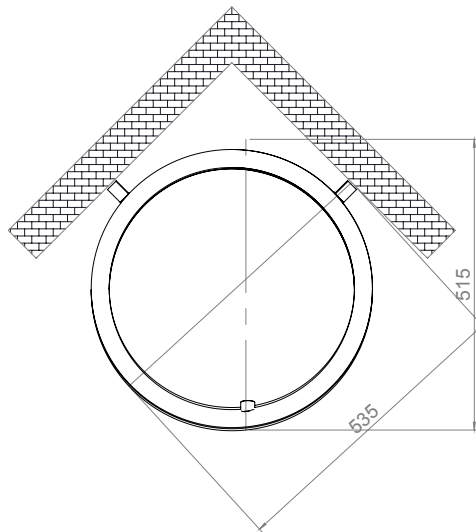

HELIO - HEL065

INS-VS1

ALL MEASUREMENTS ARE IN MILLIMETRES

MANUFACTURED FROM STAINLESS STEEL

Top View

Front View

Side View

Back View

INSTALLATION ACCESSORIES:

All Dimension are in mm
Max.Working Pressure = 10 Bar
Max.Working Temperature=95° C
Inlet / Outlet : 1/2" BSP

Technical specifications are subject to change without prior notice.