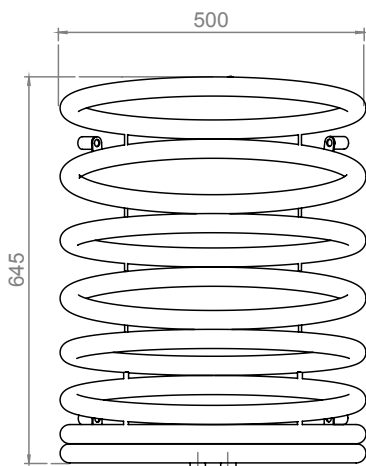

HELIO - HEL065

INS-VS1

ALL MEASUREMENTS ARE IN MILLIMETRES

MANUFACTURED FROM STAINLESS STEEL

Top View

Front View

Side View

Back View

INSTALLATION ACCESSORIES:

All Dimension are in mm
Max.Working Pressure = 10 Bar
Max.Working Temperature=95° C
Inlet / Outlet : 1/2" BSP

Technical specifications are subject to change without prior notice.