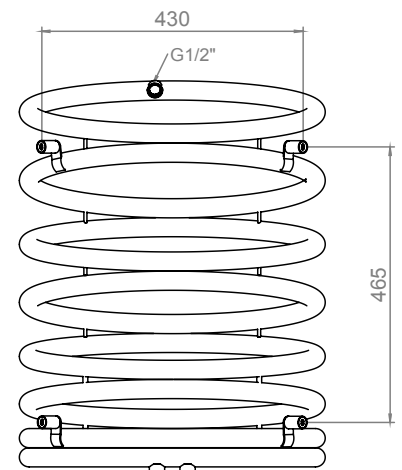

HELIO - HEL065

INS-VS1

ALL MEASUREMENTS ARE IN MILLIMETRES

MANUFACTURED FROM STAINLESS STEEL

Top View

Front View

Side View

Back View

INSTALLATION ACCESSORIES:

All Dimension are in mm
Max.Working Pressure = 10 Bar
Max.Working Temperature=95° C
Inlet / Outlet : 1/2" BSP

Technical specifications are subject to change without prior notice.