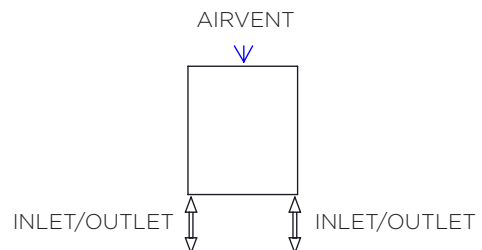

HELIO - HEL065

INS-VS1

ALL MEASUREMENTS ARE IN MILLIMETRES

MANUFACTURED FROM STAINLESS STEEL

Top View

Front View

Side View

Back View

INSTALLATION ACCESSORIES:

All Dimension are in mm
Max.Working Pressure = 10 Bar
Max.Working Temperature=95° C
Inlet / Outlet : 1/2" BSP

Technical specifications are subject to change without prior notice.