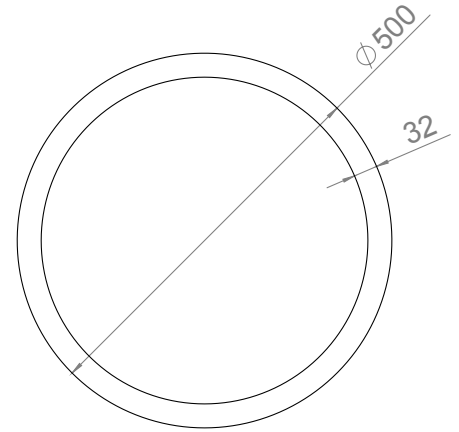

HELIO - HEL065

INS-VS1

ALL MEASUREMENTS ARE IN MILLIMETRES

MANUFACTURED FROM STAINLESS STEEL

Top View

Front View

Side View

Back View

INSTALLATION ACCESSORIES:

All Dimension are in mm
Max.Working Pressure = 10 Bar
Max.Working Temperature=95° C
Inlet / Outlet : 1/2" BSP

Technical specifications are subject to change without prior notice.