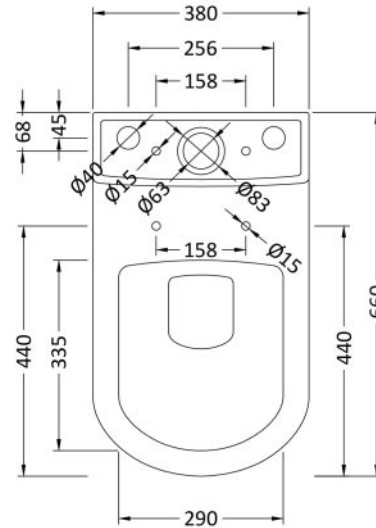

Sales Code: NCU700

Description: Close Coupled Wc Pan Btw

Product Dimensions

Height (mm):	410
Width (mm):	350
Depth (mm):	640
Nett Weight (kg):	27

Packaging Dimensions

Height (mm):	430
Width (mm):	370
Depth (mm):	710
Gross Weight (kg):	29.2

Sales Code: Cpc027

Description: Arlo Short Projection Pan Cistern & Seat

Packaging Details

Barcode: 5055275895719

Sales Code: NCB500

Description: Cc Short Projection Pan

Product Dimensions

Height (mm):	410
Width (mm):	355
Depth (mm):	585
Nett Weight (kg):	26.7

Packaging Dimensions

Height (mm):	700
Width (mm):	440
Depth (mm):	440
Gross Weight (kg):	26.7

Packaging Data

Box Colour:	Brown Cardboard Box - Printed
Box Qty:	1
Label Size:	100 x 50
Label Colour:	White Label
Label Qty:	2

Outer Box Dimensions (If Applicable)

Height (mm):	
Width (mm):	
Depth (mm):	
Gross Weight (kg):	
Barcode:	5055369063208

Product Details

Country of Origin:	Turkey
Fitting Instruction:	No
Certification:	CE: Yes WRAS: N/A WRAS No: N/A
Product Material:	Vitreous China
Fixing Supplied:	No