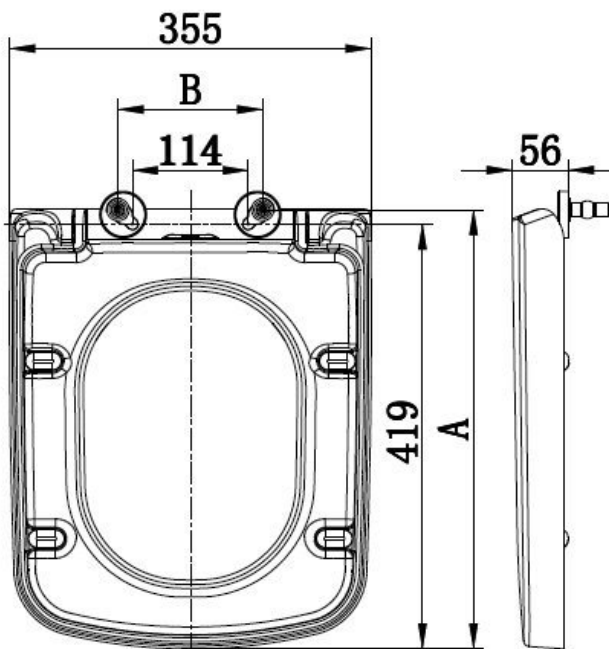

Sales Code: Cpc001

Description: Arlo Cc Pan C/W Sc Seat & Cistern

Packaging Details

Barcode: 5055369031511

Sales Code: NCU799

Description: Soft Close Seat

Product Dimensions

Length (mm):	419
Width (mm):	355
Height (mm):	56
Nett Weight (kg):	3.5

Packaging Dimensions

Length (mm):	365
Width (mm):	500
Height (mm):	50
Gross Weight (kg):	3.5

Packaging Data

Box Colour:	White Cardboard Box - Printed
Box Qty:	1
Label Size:	100 x 50
Label Colour:	Not Applicable
Label Qty:	1

Outer Box Dimensions (If Applicable)

Length (mm):	390
Width (mm):	470
Height (mm):	480
Gross Weight (kg):	
Barcode:	5055369030996

Product Details

Country of Origin:	Turkey
Fitting Instruction:	No
CE Certification:	Not Applicable
Product Material:	Polypropylene
Seat Type:	Square
Seat Function:	Soft Close
Hinge Centres (Min):	150
Hinge Centres (Max):	186
Hinge Material:	Polypropylene
Colour/Finish:	White
Fixing Method:	Top Fix

Sales Code: NCU700

Description: Close Coupled Wc Pan Btw

Product Dimensions

Height (mm):	410
Width (mm):	350
Depth (mm):	640
Nett Weight (kg):	27

Packaging Dimensions

Height (mm):	430
Width (mm):	370
Depth (mm):	710
Gross Weight (kg):	29.2