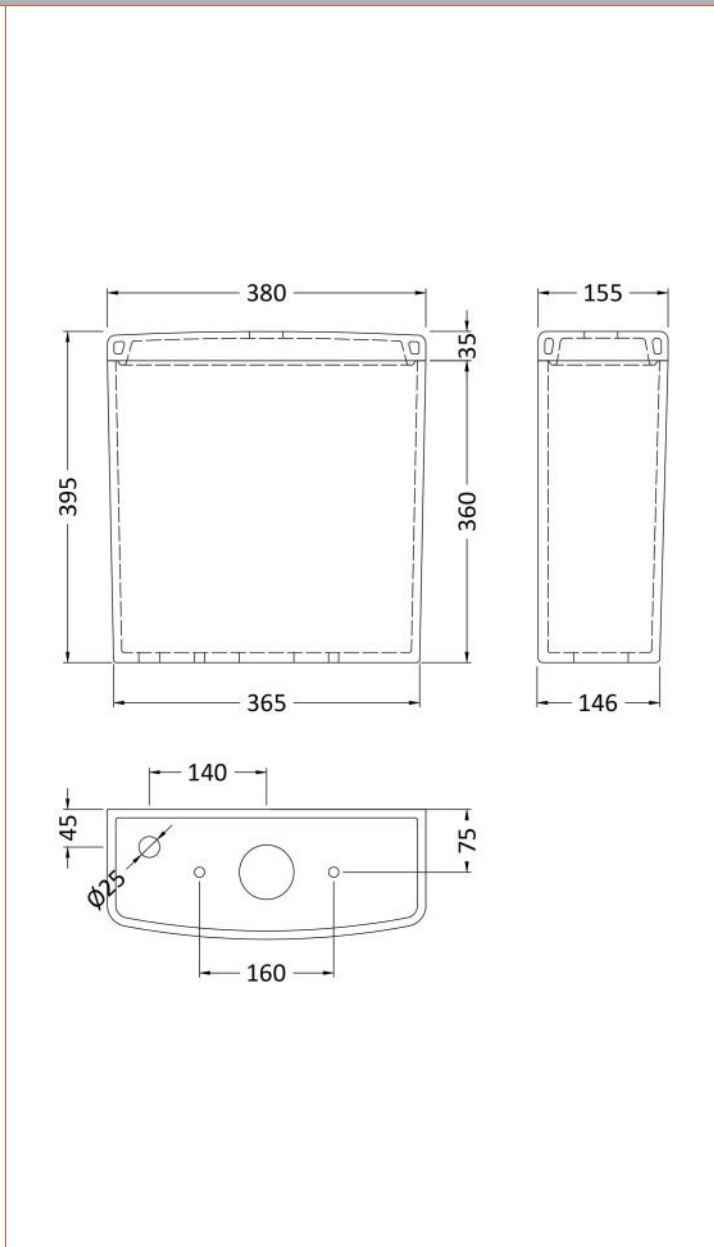

Outer Box Dimensions (If Applicable)

Length (mm):	390
Width (mm):	470
Height (mm):	480
Gross Weight (kg):	
Barcode:	5055369030996

Product Details

Country of Origin:	Turkey
Fitting Instruction:	No
CE Certification:	Not Applicable
Product Material:	Polypropylene
Seat Type:	Square
Seat Function:	Soft Close
Hinge Centres (Min):	150
Hinge Centres (Max):	186
Hinge Material:	Polypropylene
Colour/Finish:	White
Fixing Method:	Top Fix

Sales Code: NCU700

Description: Close Coupled Wc Pan Btw

Product Dimensions

Height (mm):	410
Width (mm):	350
Depth (mm):	640
Nett Weight (kg):	27

Packaging Dimensions

Height (mm):	430
Width (mm):	370
Depth (mm):	710
Gross Weight (kg):	29.2

Packaging Data

Box Colour:	Brown Cardboard Box - Printed
Box Qty:	1
Label Size:	100 x 50
Label Colour:	White Label
Label Qty:	2

Outer Box Dimensions (If Applicable)

Height (mm):	
Width (mm):	
Depth (mm):	
Gross Weight (kg):	
Barcode:	5055369030972

Sales Code: NCU701

Description: Compact Close Coupled Cistern

Product Dimensions

Height (mm):	395
Width (mm):	380
Depth (mm):	155
Nett Weight (kg):	14

Packaging Dimensions

Height (mm):	385
Width (mm):	480
Depth (mm):	185
Gross Weight (kg):	14