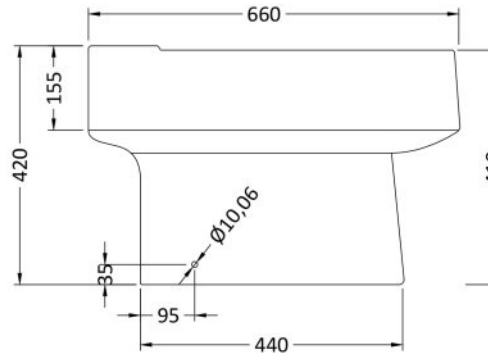

Sales Code: NCU700

Description: Close Coupled Wc Pan Btw

Product Dimensions

Height (mm):	410
Width (mm):	350
Depth (mm):	640
Nett Weight (kg):	27

Packaging Dimensions

Height (mm):	430
Width (mm):	370
Depth (mm):	710
Gross Weight (kg):	29.2

Sales Code: Cpc027

Description: Arlo Short Projection Pan Cistern & Seat

Packaging Details

Barcode: 5055275895719

Sales Code: NCB500

Description: Cc Short Projection Pan

Product Dimensions

Height (mm):	410
Width (mm):	355
Depth (mm):	585
Nett Weight (kg):	26.7

Packaging Dimensions

Height (mm):	700
Width (mm):	440
Depth (mm):	440
Gross Weight (kg):	26.7

Packaging Data

Box Colour:	Brown Cardboard Box - Printed
Box Qty:	1
Label Size:	100 x 50
Label Colour:	White Label
Label Qty:	2

Outer Box Dimensions (If Applicable)

Height (mm):	
Width (mm):	
Depth (mm):	
Gross Weight (kg):	
Barcode:	5055369063208

Product Details

Country of Origin:	Turkey
Fitting Instruction:	No
Certification:	CE: Yes WRAS: N/A WRAS No: N/A
Product Material:	Vitreous China
Fixing Supplied:	No