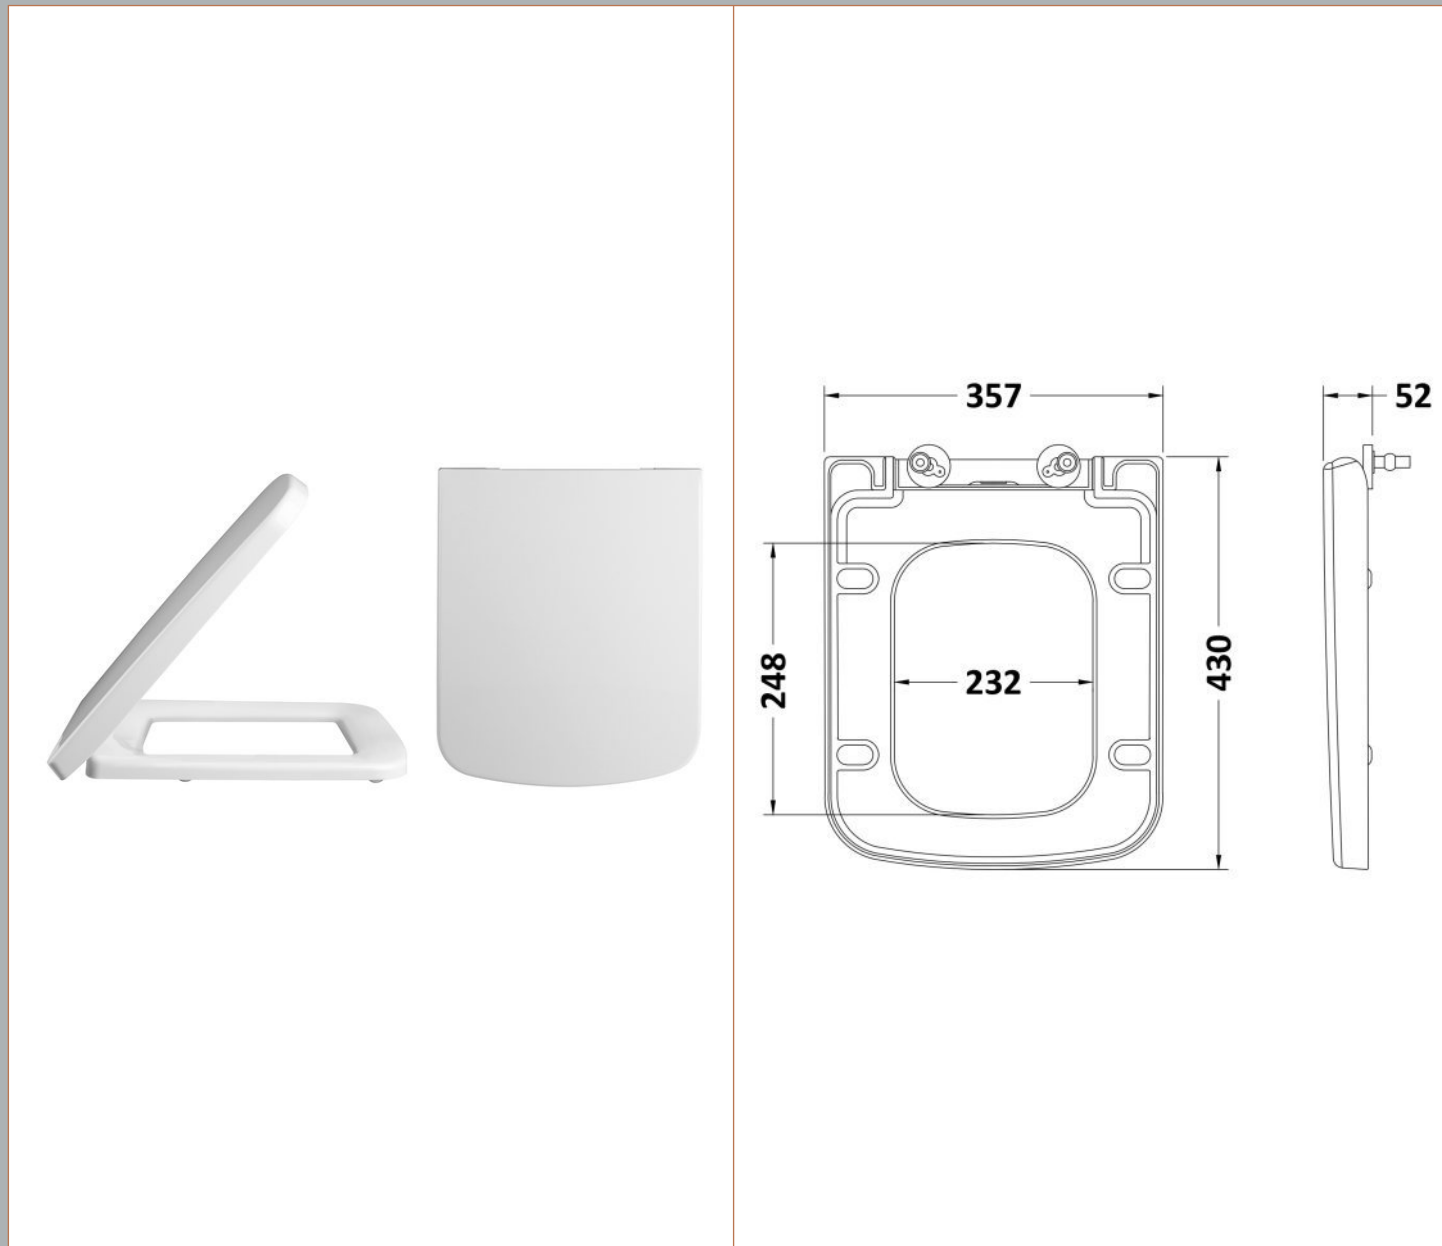

Outer Box Dimensions (If Applicable)

Length (mm):	390
Width (mm):	470
Height (mm):	480
Gross Weight (kg):	
Barcode:	5055369030996

Product Details

Country of Origin:	Turkey
Fitting Instruction:	No
CE Certification:	Not Applicable
Product Material:	Polypropylene
Seat Type:	Square
Seat Function:	Soft Close
Hinge Centres (Min):	150
Hinge Centres (Max):	186
Hinge Material:	Polypropylene
Colour/Finish:	White
Fixing Method:	Top Fix

Sales Code: NCU700

Description: Close Coupled Wc Pan Btw

Product Dimensions

Height (mm):	410
Width (mm):	350
Depth (mm):	640
Nett Weight (kg):	27

Packaging Dimensions

Height (mm):	430
Width (mm):	370
Depth (mm):	710
Gross Weight (kg):	29.2

Sales Code: NCB501

Description: Cc Short Projection Cistern & Fittings

Product Dimensions

Height (mm):	415
Width (mm):	380
Depth (mm):	145
Nett Weight (kg):	14

Packaging Dimensions

Height (mm):	475
Width (mm):	390
Depth (mm):	185
Gross Weight (kg):	14.2

Sales Code: NCB699

Description: Toilet Seat Square Softclose Pp

Product Dimensions

Length (mm):	390
Width (mm):	355
Height (mm):	52
Nett Weight (kg):	2

Packaging Dimensions

Length (mm):	445
Width (mm):	377
Height (mm):	60
Gross Weight (kg):	2.73