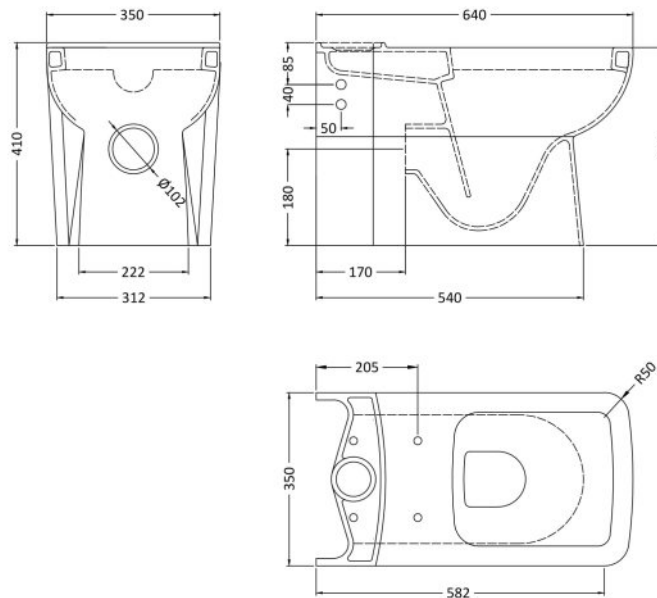

Packaging Dimensions

Length (mm):	365
Width (mm):	500
Height (mm):	50
Gross Weight (kg):	3.5

Packaging Data

Box Colour:	White Cardboard Box - Printed
Box Qty:	1
Label Size:	100 x 50
Label Colour:	Not Applicable
Label Qty:	1

Outer Box Dimensions (If Applicable)

Length (mm):	390
Width (mm):	470
Height (mm):	480
Gross Weight (kg):	
Barcode:	5055369030996

Product Details

Country of Origin:	Turkey
Fitting Instruction:	No
CE Certification:	Not Applicable
Product Material:	Polypropylene
Seat Type:	Square
Seat Function:	Soft Close
Hinge Centres (Min):	150
Hinge Centres (Max):	186
Hinge Material:	Polypropylene
Colour/Finish:	White
Fixing Method:	Top Fix

Sales Code: NCU700

Description: Close Coupled Wc Pan Btw

Product Dimensions

Height (mm):	410
Width (mm):	350
Depth (mm):	640
Nett Weight (kg):	27

Packaging Dimensions

Height (mm):	430
Width (mm):	370
Depth (mm):	710
Gross Weight (kg):	29.2

Packaging Data

Box Colour:	Brown Cardboard Box - Printed
Box Qty:	1
Label Size:	100 x 50
Label Colour:	White Label
Label Qty:	2

Outer Box Dimensions (If Applicable)

Height (mm):	
Width (mm):	
Depth (mm):	
Gross Weight (kg):	
Barcode:	5055369030972