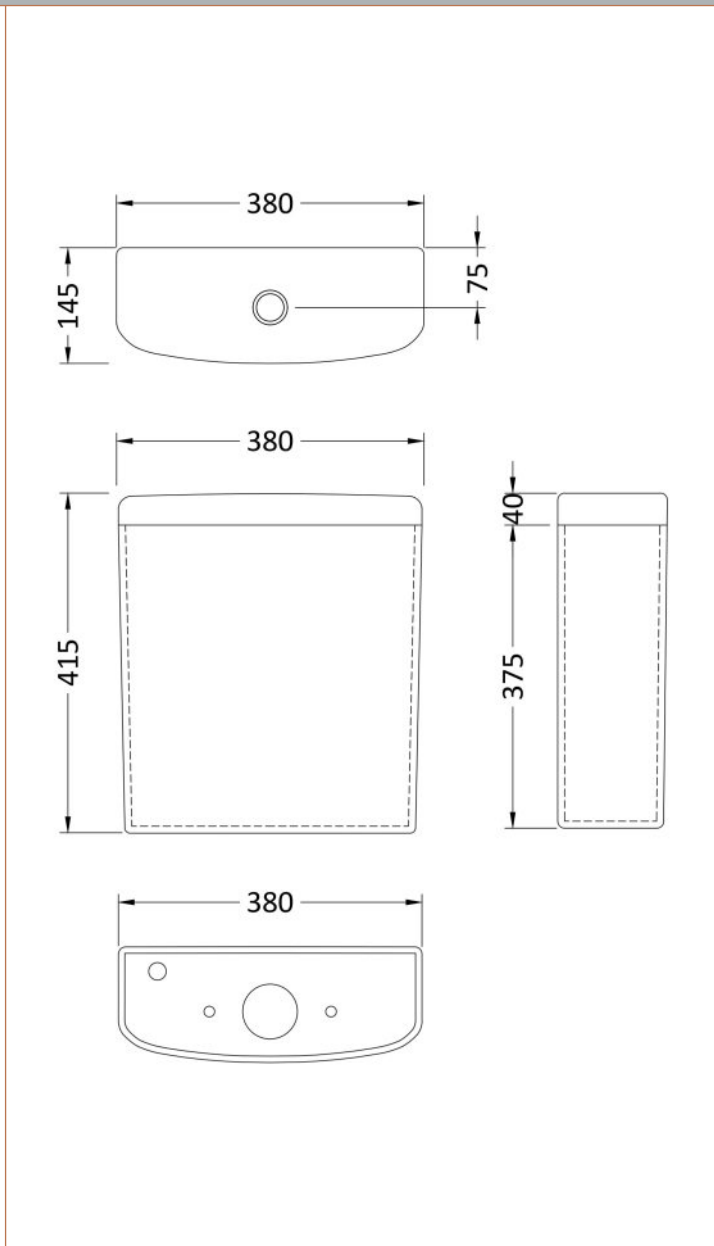

Outer Box Dimensions (If Applicable)

Length (mm):	390
Width (mm):	470
Height (mm):	480
Gross Weight (kg):	
Barcode:	5055369030996

Product Details

Country of Origin:	Turkey
Fitting Instruction:	No
CE Certification:	Not Applicable
Product Material:	Polypropylene
Seat Type:	Square
Seat Function:	Soft Close
Hinge Centres (Min):	150
Hinge Centres (Max):	186
Hinge Material:	Polypropylene
Colour/Finish:	White
Fixing Method:	Top Fix

Sales Code: NCU700

Description: Close Coupled Wc Pan Btw

Product Dimensions

Height (mm):	410
Width (mm):	350
Depth (mm):	640
Nett Weight (kg):	27

Packaging Dimensions

Height (mm):	430
Width (mm):	370
Depth (mm):	710
Gross Weight (kg):	29.2

Outer Box Dimensions (If Applicable)

Height (mm):	
Width (mm):	
Depth (mm):	
Gross Weight (kg):	
Barcode:	5055369063208

Product Details

Country of Origin:	Turkey
Fitting Instruction:	No
Certification:	CE: Yes WRAS: N/A WRAS No: N/A
Product Material:	Vitreous China
Fixing Supplied:	No

Sales Code: NCB501

Description: Cc Short Projection Cistern & Fittings

Product Dimensions

Height (mm):	415
Width (mm):	380
Depth (mm):	145
Nett Weight (kg):	14

Packaging Dimensions

Height (mm):	475
Width (mm):	390
Depth (mm):	185
Gross Weight (kg):	14.2