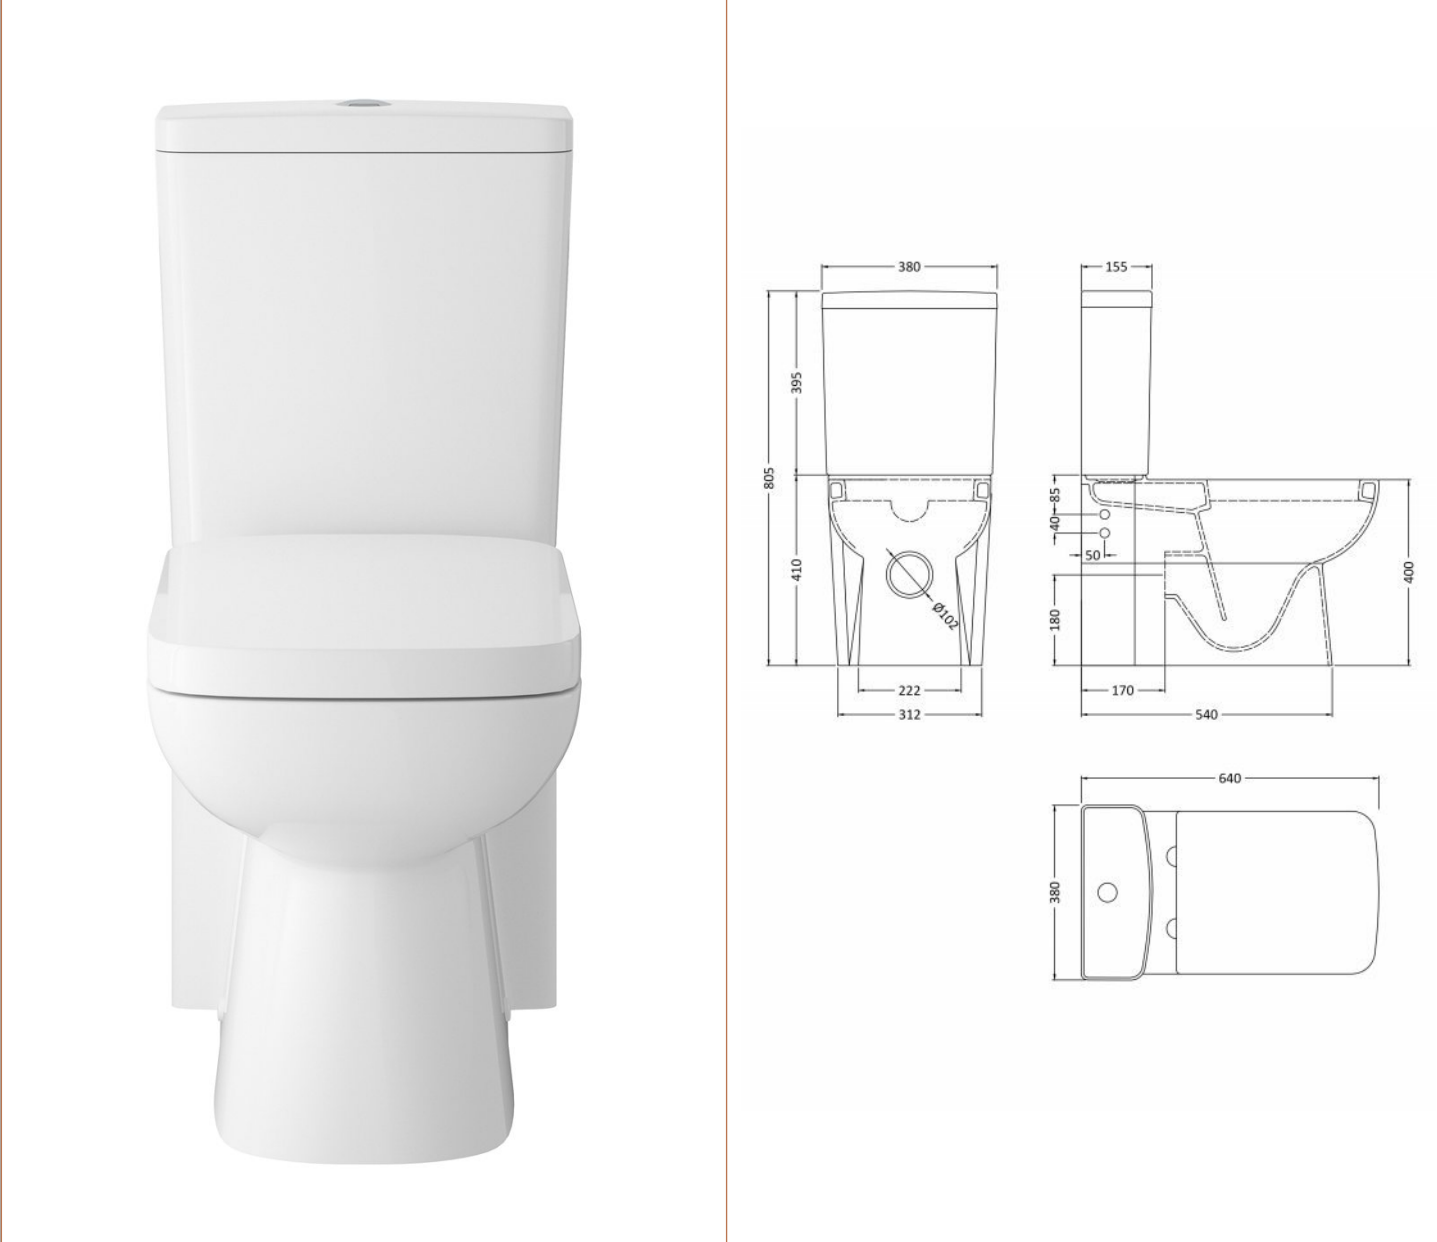

Sales Code: Cpc001

Description: Arlo Cc Pan C/W Sc Seat & Cistern

Packaging Details

Barcode: 5055369031511

Sales Code: NCU799

Description: Soft Close Seat

Product Dimensions

Length (mm):	419
Width (mm):	355
Height (mm):	56
Nett Weight (kg):	3.5

Packaging Dimensions

Length (mm):	365
Width (mm):	500
Height (mm):	50
Gross Weight (kg):	3.5

Packaging Data

Box Colour:	White Cardboard Box - Printed
Box Qty:	1
Label Size:	100 x 50
Label Colour:	Not Applicable
Label Qty:	1

Outer Box Dimensions (If Applicable)

Length (mm):	390
Width (mm):	470
Height (mm):	480
Gross Weight (kg):	
Barcode:	5055369030996

Product Details

Country of Origin:	Turkey
Fitting Instruction:	No
CE Certification:	Not Applicable
Product Material:	Polypropylene
Seat Type:	Square
Seat Function:	Soft Close
Hinge Centres (Min):	150
Hinge Centres (Max):	186
Hinge Material:	Polypropylene
Colour/Finish:	White
Fixing Method:	Top Fix

Sales Code: NCU700

Description: Close Coupled Wc Pan Btw

Product Dimensions

Height (mm):	410
Width (mm):	350
Depth (mm):	640
Nett Weight (kg):	27

Packaging Dimensions

Height (mm):	430
Width (mm):	370
Depth (mm):	710
Gross Weight (kg):	29.2