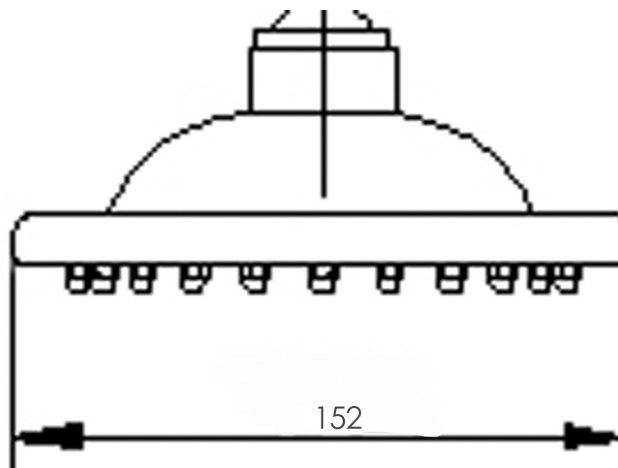

Sales Code: A304

Description: 6" Fixed Head

Product Dimensions

Length (mm):	
Width (mm):	152
Height (mm):	185
Depth (mm):	421
Nett Weight (kg):	0.79

Packaging Dimensions

Length (mm):	175
Width (mm):	165
Height (mm):	
Gross Weight (kg):	0.79

Packaging Data

Box Colour:	White Cardboard Box
Box Qty:	1
Label Size:	100 x 50
Label Colour:	White Label
Label Qty:	2

Outer Box Dimensions (If Applicable)

Length (mm):	
Width (mm):	370
Height (mm):	440
Depth (mm):	380
Gross Weight (kg):	13
Barcode:	5055146123828

Product Details

Country of Origin:	China
Fitting Instruction:	No
Product Material:	Brass
Mount Type:	Wall, Surface
Outlet Elbow Supplied:	No
Easy Clean:	Yes
Head Included:	Yes
Handset Included:	No
Body Jets Included:	Not Applicable
No of Body Jets:	Not Applicable
Operating Pressure (bar):	0.5
Valve/Cartridge Type:	Not Applicable
Flow Rates (L/min):	0.1 bar: N/A 0.5 bar: N/A 1 bar: N/A 2 bar: N/A 3 bar: N/A
TMV2 Approved:	No Approval No: N/A
TMV3 Approved:	No Approval No: N/A
WRAS Approved:	No Approval No: N/A
Head Function:	Single
Handset Function:	Not Applicable
Body Jet Info:	Not Applicable
Pipe Size:	Not Applicable
Pipe Centres:	N/A
Colour/Finish:	Chrome
Hose Included:	Not Applicable
No. of Outlets:	N/A