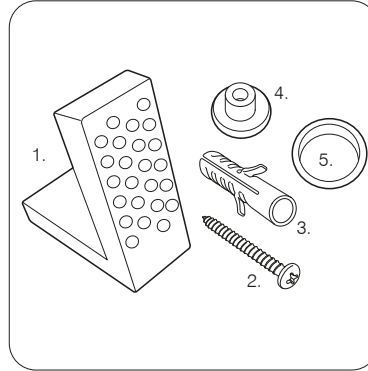

# TECHNICAL DATA SHEET

Cover Rimless Back To Wall WC Pan - CBWPAN-R

**ROPER RHODES®**

NO.	Description	Product Code	Fixings included	Gross Weight
1	Soft Close Toilet Seat	CSCTS	YES	3KG
2	Back to Wall WC	CBWPAN-R	YES	33.9KG

Floor Fixings

- 1. 2x Nylon Floor Bracket
- 2. 4x Stainless Steel Screws
- 3. 2x Nylon Screw Plugs
- 4. 2x Nylon Screw Collars
- 5. 2x Nylon Collar Caps (Metalic Finish)

Spare Code: SP16858

## DIMENSIONS

DIAGRAMS NOT TO SCALE | ALL DIMENSIONS IN MM TOLERANCE OF ± 5MM  
ALL PRODUCTS CONFORM TO BRITISH STANDARDS

\*Dimensions are subject to change, customers are advised to measure actual product before commencing installation.  
\*\*Fixing point dimensions are for guidance only. The positions of fixings must be checked when product is received.

Key Dimensions Descriptions	Key Dimensions (mm)
Front to Back Footprint	450mm
Left to Right Footprint	260mm
Bowl Front to Back	290mm
Bowl Left to Right	240mm
Pan Height	390mm
Pan Overall front to Back	530mm
Centre Flush Inlet to Floor	350mm
Centre Waste Outlet to Floor	180mm
Width of Void	230mm
Is there a Ceramic Brace Bar	No
Distance from Spigot to back of Pan	50mm