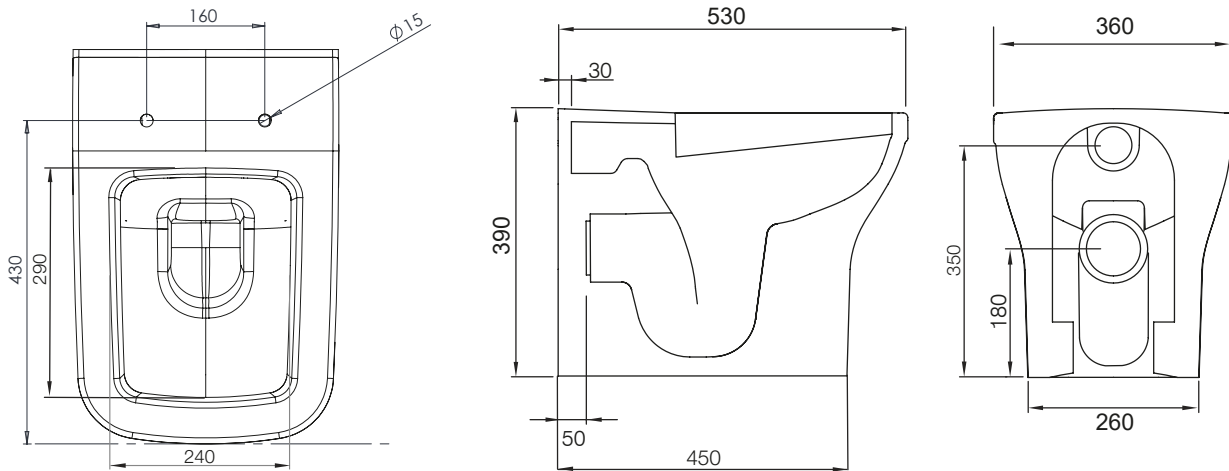

# TECHNICAL DATA SHEET

Cover Rimless Back To Wall WC Pan - CBWPAN-R

**ROPER RHODES®**

NO.	Description	Product Code	Fixings included	Gross Weight
1	Soft Close Toilet Seat	CSCTS	YES	3KG
2	Back to Wall WC	CBWPAN-R	YES	33.9KG

## DIMENSIONS

DIAGRAMS NOT TO SCALE | ALL DIMENSIONS IN MM TOLERANCE OF ± 5MM  
ALL PRODUCTS CONFORM TO BRITISH STANDARDS

\*Dimensions are subject to change, customers are advised to measure actual product before commencing installation.  
\*\*Fixing point dimensions are for guidance only. The positions of fixings must be checked when product is received.

Key Dimensions Descriptions	Key Dimensions (mm)
Front to Back Footprint	450mm
Left to Right Footprint	260mm
Bowl Front to Back	290mm
Bowl Left to Right	240mm
Pan Height	390mm
Pan Overall front to Back	530mm
Centre Flush Inlet to Floor	350mm
Centre Waste Outlet to Floor	180mm
Width of Void	230mm
Is there a Ceramic Brace Bar	No
Distance from Spigot to back of Pan	50mm