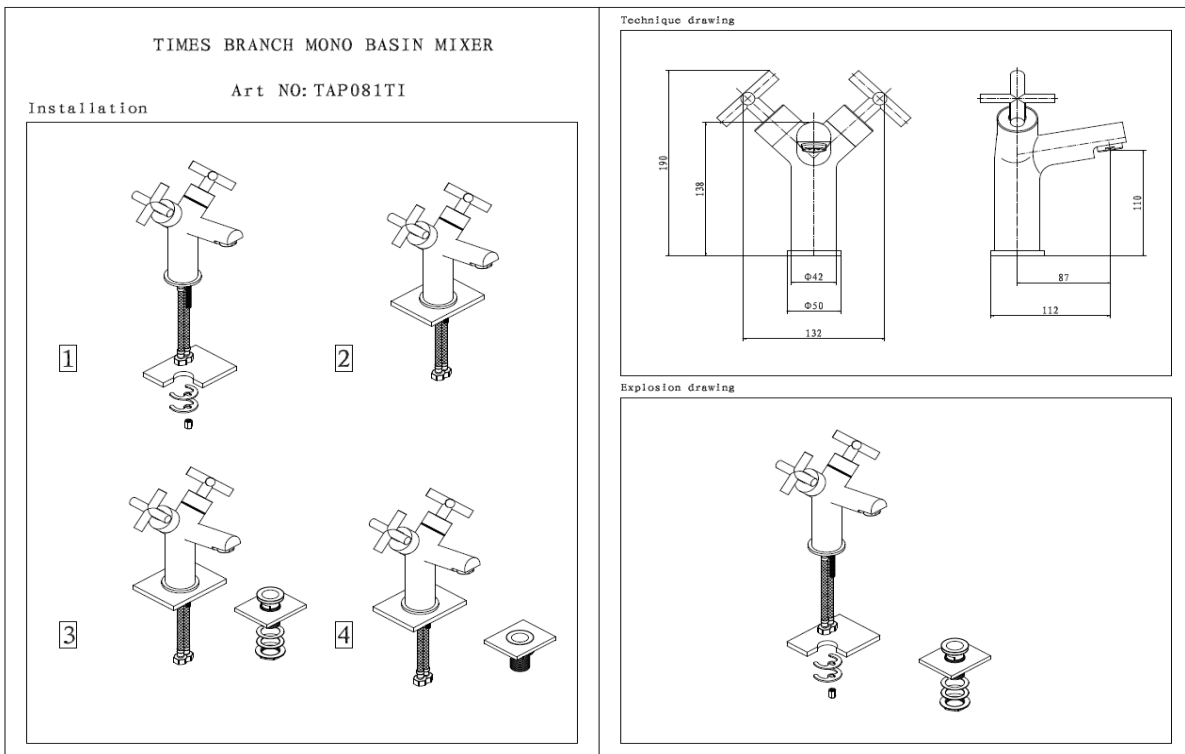

TAP081TI- TIMES BRANCH MONO BASIN MIXER WITH CLICK WASTE

ILLUSTRATION: TIMES BRANCH MONO BASIN MIXER

BAR CODE: 5060168228772

COLOUR: CHROME PLATE

WEIGHT:

NET 1.24 kg (tap only)

GROSS 1.95 kg

STANDARDS: BS EN 200

NOTES: SUPPLIED WITH CLICK WASTE

1/2" BSP FLEXI HOSES

CERAMIC DISC CARTRIDGE TECHNOLOGY

Flow Rate: L.P

0.2bar	0.5bar	1bar	2bar	3bar
3.8L/min	6.2L/min	8.8L/min	12.5L/min	15.4L/min

BOX SIZE 190 x 190 x 150 mm