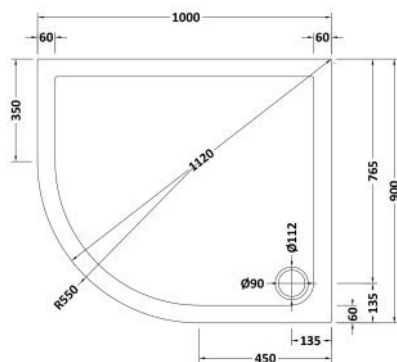

Sales Code: NTP114

Description: Offset Quad Tray Lh 1200 X 900

Product Dimensions

Length (mm):	1200
Width (mm):	900
Height (mm):	40
Nett Weight (kg):	26.1

Packaging Dimensions

Length (mm):	1240
Width (mm):	940
Height (mm):	80
Gross Weight (kg):	26.1

Packaging Data

Box Colour:	Shrinkwrap & Polystyrene
Box Qty:	1
Label Size:	100 x 50
Label Colour:	White Label
Label Qty:	2

Outer Box Dimensions (If Applicable)

Length (mm):	
Width (mm):	
Height (mm):	
Gross Weight (kg):	
Barcode:	5055369006175

Sales Code: NTP110

Description: Offset Quad Tray Lh 1000 X 900

Product Dimensions

Length (mm):	1000
Width (mm):	900
Height (mm):	40
Nett Weight (kg):	21.7

Packaging Dimensions

Length (mm):	1040
Width (mm):	940
Height (mm):	80
Gross Weight (kg):	21.7

Sales Code: NTP108

Description: Offset Quad Tray Lh 1000 X 800

Product Dimensions

Length (mm):	1000
Width (mm):	800
Height (mm):	40
Nett Weight (kg):	18,6

Packaging Dimensions

Length (mm):	1040
Width (mm):	840
Height (mm):	80
Gross Weight (kg):	18,6