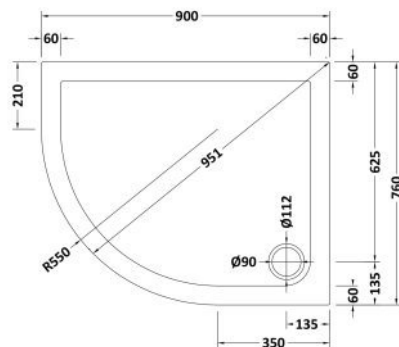

Sales Code: NTP101

Description: Offset Quad Tray Lh 900 X 760

Product Dimensions

Length (mm):	900
Width (mm):	760
Height (mm):	40
Nett Weight (kg):	17.4

Packaging Dimensions

Length (mm):	940
Width (mm):	800
Height (mm):	80
Gross Weight (kg):	17.4

Packaging Data

Box Colour:	Shrinkwrap & Polystyrene
Box Qty:	1
Label Size:	100 x 50
Label Colour:	White Label
Label Qty:	2

Outer Box Dimensions (If Applicable)

Length (mm):	
Width (mm):	
Height (mm):	
Gross Weight (kg):	
Barcode:	5055369006076

Sales Code: NTP103

Description: Offset Quad Tray Lh 900 X 800

Product Dimensions

Length (mm):	900
Width (mm):	800
Height (mm):	40
Nett Weight (kg):	15.3

Packaging Dimensions

Length (mm):	940
Width (mm):	840
Height (mm):	80
Gross Weight (kg):	15.3

Sales Code: NTP110

Description: Offset Quad Tray Lh 1000 X 900

Product Dimensions

Length (mm):	1000
Width (mm):	900
Height (mm):	40
Nett Weight (kg):	21.7

Packaging Dimensions

Length (mm):	1040
Width (mm):	940
Height (mm):	80
Gross Weight (kg):	21.7