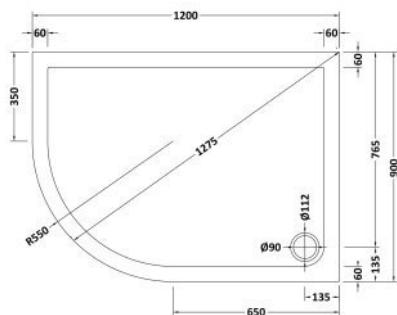

Sales Code: NTP103

Description: Offset Quad Tray Lh 900 X 800

Product Dimensions

Length (mm):	900
Width (mm):	800
Height (mm):	40
Nett Weight (kg):	15.3

Packaging Dimensions

Length (mm):	940
Width (mm):	840
Height (mm):	80
Gross Weight (kg):	15.3

Packaging Data

Box Colour:	Shrinkwrap & Polystyrene
Box Qty:	1
Label Size:	100 x 50
Label Colour:	White Label
Label Qty:	2

Outer Box Dimensions (If Applicable)

Length (mm):	
Width (mm):	
Height (mm):	
Gross Weight (kg):	
Barcode:	5055369006090

Sales Code: NTP114

Description: Offset Quad Tray Lh 1200 X 900

Product Dimensions

Length (mm):	1200
Width (mm):	900
Height (mm):	40
Nett Weight (kg):	26.1

Packaging Dimensions

Length (mm):	1240
Width (mm):	940
Height (mm):	80
Gross Weight (kg):	26.1

Sales Code: NTP110

Description: Offset Quad Tray Lh 1000 X 900

Product Dimensions

Length (mm):	1000
Width (mm):	900
Height (mm):	40
Nett Weight (kg):	21.7

Packaging Dimensions

Length (mm):	1040
Width (mm):	940
Height (mm):	80
Gross Weight (kg):	21.7