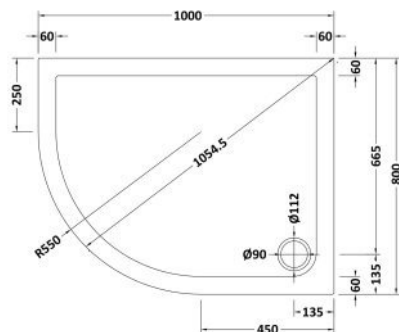

Sales Code: NTP110

Description: Offset Quad Tray Lh 1000 X 900

Product Dimensions

Length (mm):	1000
Width (mm):	900
Height (mm):	40
Nett Weight (kg):	21.7

Packaging Dimensions

Length (mm):	1040
Width (mm):	940
Height (mm):	80
Gross Weight (kg):	21.7

Packaging Data

Box Colour:	Shrinkwrap & Polystyrene
Box Qty:	1
Label Size:	100 x 50
Label Colour:	White Label
Label Qty:	2

Outer Box Dimensions (If Applicable)

Length (mm):	
Width (mm):	
Height (mm):	
Gross Weight (kg):	
Barcode:	5055369006137

Sales Code: NTP108

Description: Offset Quad Tray Lh 1000 X 800

Product Dimensions

Length (mm):	1000
Width (mm):	800
Height (mm):	40
Nett Weight (kg):	18,6

Packaging Dimensions

Length (mm):	1040
Width (mm):	840
Height (mm):	80
Gross Weight (kg):	18,6

Sales Code: NTP112

Description: Offset Quad Tray Lh 1200 X 800

Product Dimensions

Length (mm):	1200
Width (mm):	800
Height (mm):	40
Nett Weight (kg):	23.3

Packaging Dimensions

Length (mm):	1240
Width (mm):	840
Height (mm):	80
Gross Weight (kg):	23.3