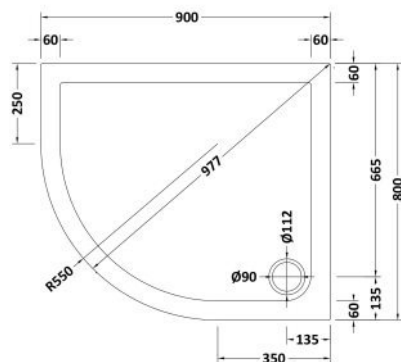

Sales Code: NTP101

Description: Offset Quad Tray Lh 900 X 760

Product Dimensions

Length (mm):	900
Width (mm):	760
Height (mm):	40
Nett Weight (kg):	17.4

Packaging Dimensions

Length (mm):	940
Width (mm):	800
Height (mm):	80
Gross Weight (kg):	17.4

Packaging Data

Box Colour:	Shrinkwrap & Polystyrene
Box Qty:	1
Label Size:	100 x 50
Label Colour:	White Label
Label Qty:	2

Outer Box Dimensions (If Applicable)

Length (mm):	
Width (mm):	
Height (mm):	
Gross Weight (kg):	
Barcode:	5055369006076

Sales Code: NTP103

Description: Offset Quad Tray Lh 900 X 800

Product Dimensions

Length (mm):	900
Width (mm):	800
Height (mm):	40
Nett Weight (kg):	15.3

Packaging Dimensions

Length (mm):	940
Width (mm):	840
Height (mm):	80
Gross Weight (kg):	15.3

Packaging Data

Box Colour:	Shrinkwrap & Polystyrene
Box Qty:	1
Label Size:	100 x 50
Label Colour:	White Label
Label Qty:	2

Outer Box Dimensions (If Applicable)

Length (mm):	
Width (mm):	
Height (mm):	
Gross Weight (kg):	
Barcode:	5055369006090