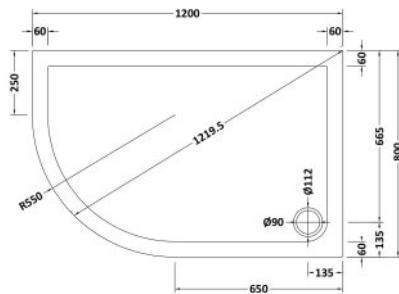

Sales Code: NTP110

Description: Offset Quad Tray Lh 1000 X 900

Product Dimensions

Length (mm):	1000
Width (mm):	900
Height (mm):	40
Nett Weight (kg):	21.7

Packaging Dimensions

Length (mm):	1040
Width (mm):	940
Height (mm):	80
Gross Weight (kg):	21.7

Sales Code: NTP108

Description: Offset Quad Tray Lh 1000 X 800

Product Dimensions

Length (mm):	1000
Width (mm):	800
Height (mm):	40
Nett Weight (kg):	18,6

Packaging Dimensions

Length (mm):	1040
Width (mm):	840
Height (mm):	80
Gross Weight (kg):	18,6

Packaging Data

Box Colour:	Shrinkwrap & Polystyrene
Box Qty:	1
Label Size:	100 x 50
Label Colour:	White Label
Label Qty:	2

Outer Box Dimensions (If Applicable)

Length (mm):	
Width (mm):	
Height (mm):	
Gross Weight (kg):	
Barcode:	5055369006113

Sales Code: NTP112

Description: Offset Quad Tray Lh 1200 X 800

Product Dimensions

Length (mm):	1200
Width (mm):	800
Height (mm):	40
Nett Weight (kg):	23.3

Packaging Dimensions

Length (mm):	1240
Width (mm):	840
Height (mm):	80
Gross Weight (kg):	23.3