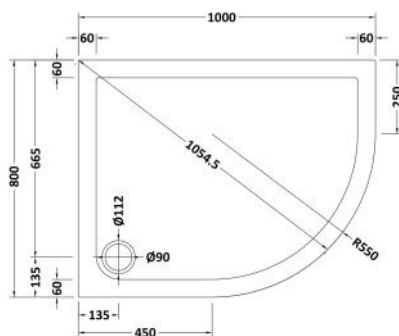

Sales Code: NTP109

Description: Offset Quad Tray Rh 1000 X 800

Product Dimensions

Length (mm):	1000
Width (mm):	800
Height (mm):	40
Nett Weight (kg):	18,5

Packaging Dimensions

Length (mm):	1040
Width (mm):	840
Height (mm):	80
Gross Weight (kg):	18,5

Packaging Data

Box Colour:	Shrinkwrap & Polystyrene
Box Qty:	1
Label Size:	100 x 50
Label Colour:	White Label
Label Qty:	2

Outer Box Dimensions (If Applicable)

Length (mm):	
Width (mm):	
Height (mm):	
Gross Weight (kg):	
Barcode:	5055369006120

Product Details

Country of Origin:	United Kingdom
Fitting Instruction:	No
CE Certification:	Yes
Colour/Finish:	White
Product Material:	Acrylic Capped ABS Caco3 & Pu
Material Colour Reference:	European White
Radius:	550
Waste Required (mm):	90
Compatible with Leg Kit:	Yes