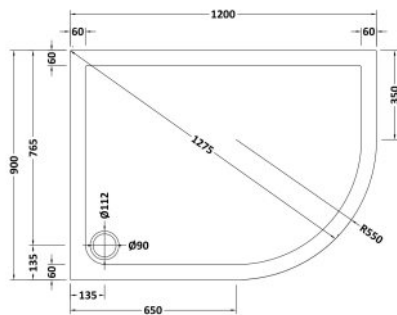

### Product Dimensions

Length (mm):	900
Width (mm):	760
Height (mm):	40
Nett Weight (kg):	17.4

### Packaging Dimensions

Length (mm):	940
Width (mm):	800
Height (mm):	80
Gross Weight (kg):	17.4

### Outer Box Dimensions (If Applicable)

Length (mm):	
Width (mm):	
Height (mm):	
Gross Weight (kg):	
Barcode:	5055369006083

### Product Dimensions

Length (mm):	1200
Width (mm):	900
Height (mm):	40
Nett Weight (kg):	25.5