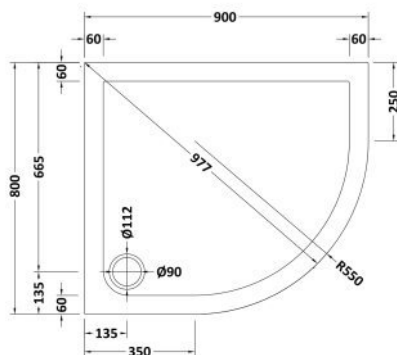

### Outer Box Dimensions (If Applicable)

Length (mm):	
Width (mm):	
Height (mm):	
Gross Weight (kg):	
Barcode:	5055369006083

### Packaging Dimensions

Length (mm):	1040
Width (mm):	840
Height (mm):	80
Gross Weight (kg):	18,5

### Outer Box Dimensions (If Applicable)

Length (mm):	
Width (mm):	
Height (mm):	
Gross Weight (kg):	
Barcode:	5055369006120

**Sales Code:** NTP104

**Description:** Offset Quad Tray Rh 900 X 800

**Product Dimensions**

Length (mm):	900
Width (mm):	800
Height (mm):	40
Nett Weight (kg):	16.3

**Packaging Dimensions**

Length (mm):	940
Width (mm):	840
Height (mm):	80
Gross Weight (kg):	16.3