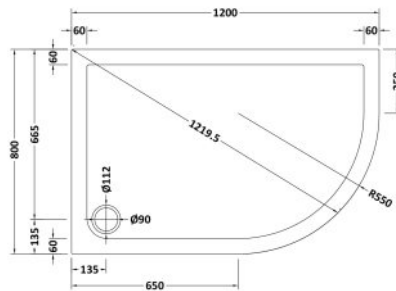

Sales Code: NTP113

Description: Offset Quad Tray Rh 1200 X 800

Product Dimensions

Length (mm):	1200
Width (mm):	800
Height (mm):	40
Nett Weight (kg):	23.4

Packaging Dimensions

Length (mm):	1240
Width (mm):	840
Height (mm):	80
Gross Weight (kg):	23.4

Packaging Data

Box Colour:	Shrinkwrap & Polystyrene
Box Qty:	1
Label Size:	100 x 50
Label Colour:	White Label
Label Qty:	2

Outer Box Dimensions (If Applicable)

Length (mm):	
Width (mm):	
Height (mm):	
Gross Weight (kg):	
Barcode:	5055369006168

Product Details

Country of Origin:	United Kingdom
Fitting Instruction:	No
CE Certification:	Yes
Colour/Finish:	White
Product Material:	Acrylic Capped ABS Caco3 & Pu
Material Colour Reference:	European White
Radius:	550
Waste Required (mm):	90
Compatible with Leg Kit:	Yes