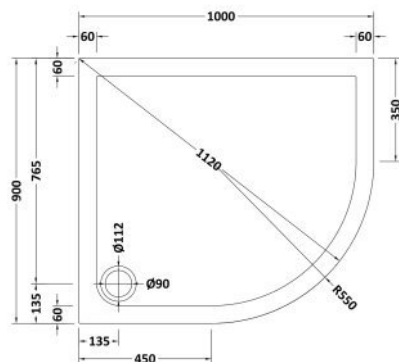

### Product Dimensions

Length (mm):	1200
Width (mm):	900
Height (mm):	40
Nett Weight (kg):	25.5

### Packaging Dimensions

Length (mm):	1240
Width (mm):	940
Height (mm):	80
Gross Weight (kg):	25.5

### Outer Box Dimensions (If Applicable)

Length (mm):	
Width (mm):	
Height (mm):	
Gross Weight (kg):	
Barcode:	5055369006182

### Product Dimensions

Length (mm):	1000
Width (mm):	900
Height (mm):	40
Nett Weight (kg):	22.3