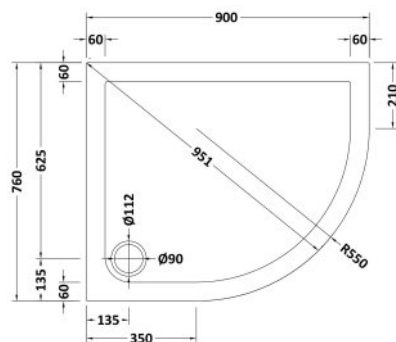

### Product Dimensions

Length (mm):	900
Width (mm):	760
Height (mm):	40
Nett Weight (kg):	17.4

### Packaging Dimensions

Length (mm):	940
Width (mm):	800
Height (mm):	80
Gross Weight (kg):	17.4

### Outer Box Dimensions (If Applicable)

Length (mm):	
Width (mm):	
Height (mm):	
Gross Weight (kg):	
Barcode:	5055369006083

### Product Dimensions

Length (mm):	1200
Width (mm):	900
Height (mm):	40
Nett Weight (kg):	25.5