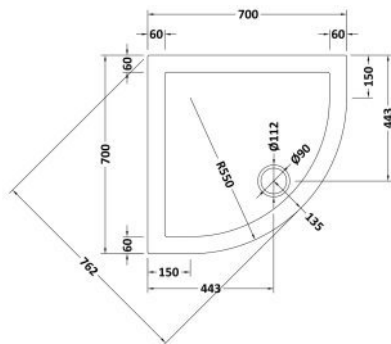

Sales Code: NTP096

Description: Quad Tray 700 X 700

Product Dimensions

Length (mm):	700
Width (mm):	700
Height (mm):	40
Nett Weight (kg):	11.5

Packaging Dimensions

Length (mm):	840
Width (mm):	840
Height (mm):	80
Gross Weight (kg):	12

Packaging Data

Box Colour:	Shrinkwrap & Polystyrene
Box Qty:	1
Label Size:	100 x 50
Label Colour:	White Label
Label Qty:	2

Outer Box Dimensions (If Applicable)

Length (mm):	
Width (mm):	
Height (mm):	
Gross Weight (kg):	
Barcode:	5055275885536

Sales Code: NTP097

Description: Quad Tray 760 X 760

Product Dimensions

Length (mm):	760
Width (mm):	760
Height (mm):	40
Nett Weight (kg):	12

Packaging Dimensions

Length (mm):	800
Width (mm):	800
Height (mm):	85
Gross Weight (kg):	12

Sales Code: NTP105

Description: Quad Tray 800 X 800

Product Dimensions

Length (mm):	800
Width (mm):	800
Height (mm):	40
Nett Weight (kg):	15.4

Packaging Dimensions

Length (mm):	840
Width (mm):	840
Height (mm):	80
Gross Weight (kg):	15.4