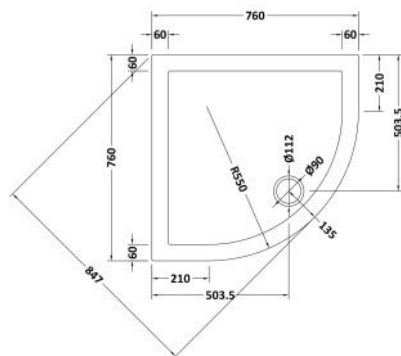

Sales Code: NTP096

Description: Quad Tray 700 X 700

Product Dimensions

Length (mm):	700
Width (mm):	700
Height (mm):	40
Nett Weight (kg):	11.5

Packaging Dimensions

Length (mm):	840
Width (mm):	840
Height (mm):	80
Gross Weight (kg):	12

Packaging Data

Box Colour:	Shrinkwrap & Polystyrene
Box Qty:	1
Label Size:	100 x 50
Label Colour:	White Label
Label Qty:	2

Outer Box Dimensions (If Applicable)

Length (mm):	
Width (mm):	
Height (mm):	
Gross Weight (kg):	
Barcode:	5055275885536

Sales Code: NTP097

Description: Quad Tray 760 X 760

Product Dimensions

Length (mm):	760
Width (mm):	760
Height (mm):	40
Nett Weight (kg):	12

Packaging Dimensions

Length (mm):	800
Width (mm):	800
Height (mm):	85
Gross Weight (kg):	12

Sales Code: NTP105

Description: Quad Tray 800 X 800

Product Dimensions

Length (mm):	800
Width (mm):	800
Height (mm):	40
Nett Weight (kg):	15.4

Packaging Dimensions

Length (mm):	840
Width (mm):	840
Height (mm):	80
Gross Weight (kg):	15.4