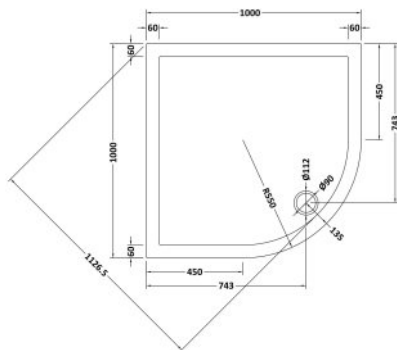

Sales Code: NTP105

Description: Quad Tray 800 X 800

Product Dimensions

Length (mm):	800
Width (mm):	800
Height (mm):	40
Nett Weight (kg):	15.4

Packaging Dimensions

Length (mm):	840
Width (mm):	840
Height (mm):	80
Gross Weight (kg):	15.4

Sales Code: NTP106

Description: Quad Tray 900 X 900

Product Dimensions

Length (mm):	900
Width (mm):	900
Height (mm):	40
Nett Weight (kg):	19.9

Packaging Dimensions

Length (mm):	940
Width (mm):	940
Height (mm):	80
Gross Weight (kg):	19.9

Packaging Data

Box Colour:	Shrinkwrap & Polystyrene
Box Qty:	1
Label Size:	100 x 50
Label Colour:	White Label
Label Qty:	2

Outer Box Dimensions (If Applicable)

Length (mm):	
Width (mm):	
Height (mm):	
Gross Weight (kg):	
Barcode:	5055369006205

Sales Code: NTP107

Description: Quad Tray 1000 X 1000

Product Dimensions

Length (mm):	1000
Width (mm):	1000
Height (mm):	40
Nett Weight (kg):	24.3

Packaging Dimensions

Length (mm):	1040
Width (mm):	1040
Height (mm):	80
Gross Weight (kg):	24.3