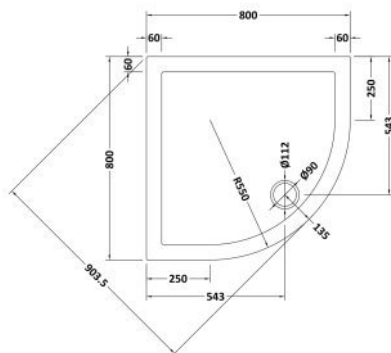

Sales Code: NTP097

Description: Quad Tray 760 X 760

Product Dimensions

Length (mm):	760
Width (mm):	760
Height (mm):	40
Nett Weight (kg):	12

Packaging Dimensions

Length (mm):	800
Width (mm):	800
Height (mm):	85
Gross Weight (kg):	12

Packaging Data

Box Colour:	Shrinkwrap & Polystyrene
Box Qty:	1
Label Size:	100 x 50
Label Colour:	White Label
Label Qty:	2

Outer Box Dimensions (If Applicable)

Length (mm):	
Width (mm):	
Height (mm):	
Gross Weight (kg):	
Barcode:	5056211803607

Sales Code: NTP105

Description: Quad Tray 800 X 800

Product Dimensions

Length (mm):	800
Width (mm):	800
Height (mm):	40
Nett Weight (kg):	15.4

Packaging Dimensions

Length (mm):	840
Width (mm):	840
Height (mm):	80
Gross Weight (kg):	15.4

Sales Code: NTP106

Description: Quad Tray 900 X 900

Product Dimensions

Length (mm):	900
Width (mm):	900
Height (mm):	40
Nett Weight (kg):	19.9

Packaging Dimensions

Length (mm):	940
Width (mm):	940
Height (mm):	80
Gross Weight (kg):	19.9