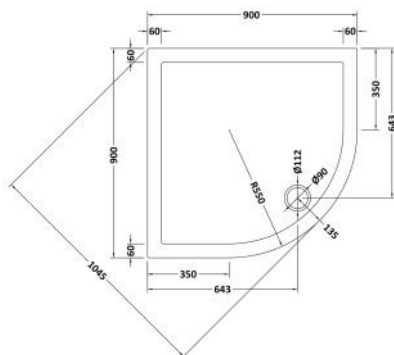

Packaging Data

Box Colour:	Shrinkwrap & Polystyrene
Box Qty:	1
Label Size:	100 x 50
Label Colour:	White Label
Label Qty:	2

Outer Box Dimensions (If Applicable)

Length (mm):	
Width (mm):	
Height (mm):	
Gross Weight (kg):	
Barcode:	5056211803607

Sales Code: NTP105

Description: Quad Tray 800 X 800

Product Dimensions

Length (mm):	800
Width (mm):	800
Height (mm):	40
Nett Weight (kg):	15.4

Packaging Dimensions

Length (mm):	840
Width (mm):	840
Height (mm):	80
Gross Weight (kg):	15.4

Packaging Data

Box Colour:	Shrinkwrap & Polystyrene
Box Qty:	1
Label Size:	100 x 50
Label Colour:	White Label
Label Qty:	2

Outer Box Dimensions (If Applicable)

Length (mm):	
Width (mm):	
Height (mm):	
Gross Weight (kg):	
Barcode:	5055369006199

Sales Code: NTP106

Description: Quad Tray 900 X 900

Product Dimensions

Length (mm):	900
Width (mm):	900
Height (mm):	40
Nett Weight (kg):	19.9

Packaging Dimensions

Length (mm):	940
Width (mm):	940
Height (mm):	80
Gross Weight (kg):	19.9