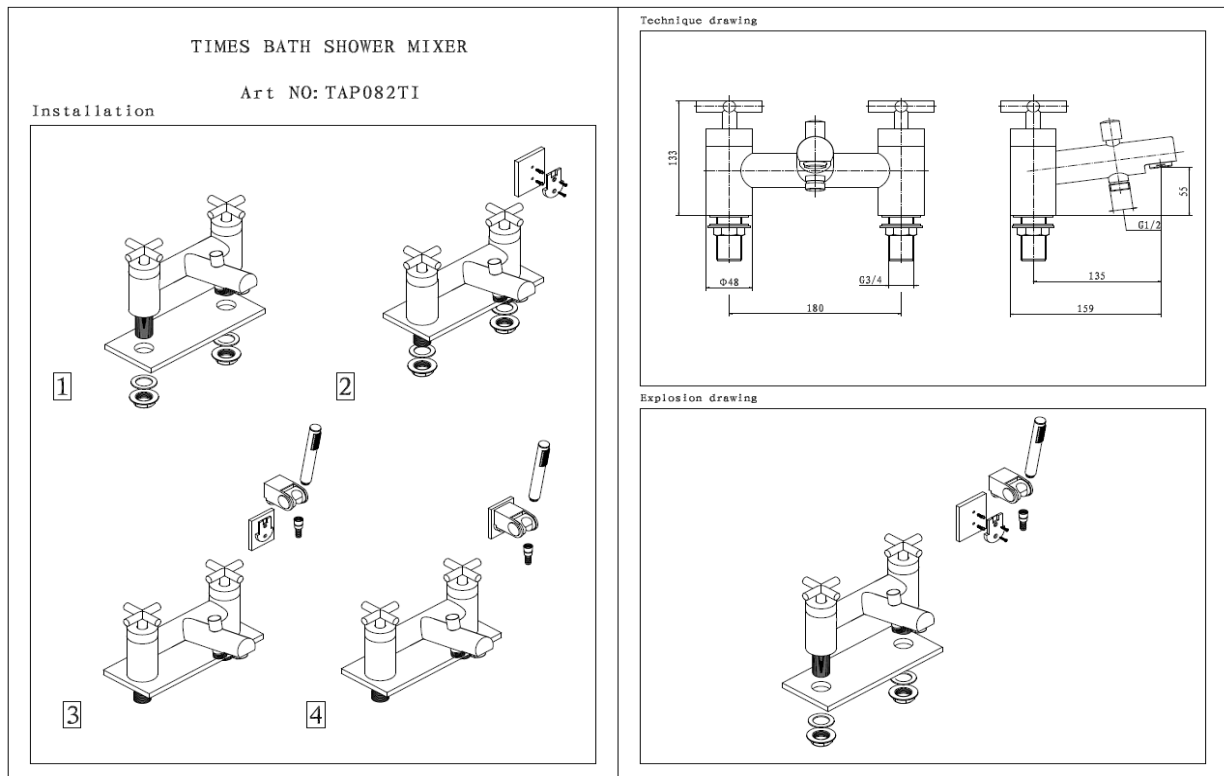

TAP082I

BAR CODE: 5060168228789

COLOUR: CHROME PLATE

WEIGHT:

NET 2.16 kg (tap only)

GROSS 2.84 KG

STANDARDS: BS EN 200

NOTES: SHOWER HOSE AND HAND SET
3/4" BSP CONNECTIONS
CERAMIC DISC TECHNOLOGY
WALL BRACKET

Flow Rate: M.P

0.2bar	0.5bar	1bar	2bar	3bar
9.3L/min	14.5L/min	20.8L/min	29.5L/min	38.1L/min

BOX SIZE 250 x 180 x 190 mm