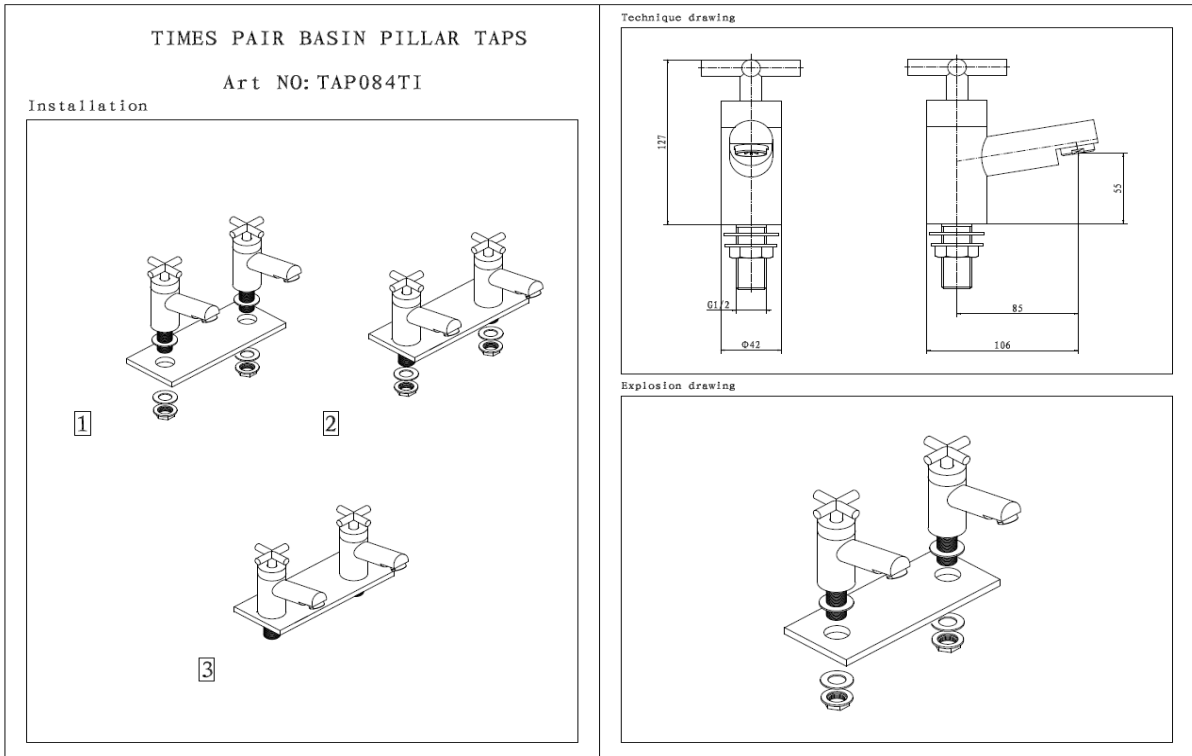

TAP084TI- TIMES BASIN PILLAR TAPS

ILLUSTRATION: TIMES BASIN PILLAR TAPS

BAR CODE: 5060168228802

COLOUR: CHROME PLATE

WEIGHT:

NET 1.4 kg

GROSS 1.6 kg

STANDARDS: BS EN 200

NOTES:

1/2" BSP CONNECTIONS
CERAMIC DISC TECHNOLOGY

Flow Rate: L.P

0.2bar	0.5bar	1bar	2bar	3bar
5.5L/min	8.4L/min	12.7L/min	16.8L/min	20.8L/min

BOX SIZE 220 x 150 x 90 mm