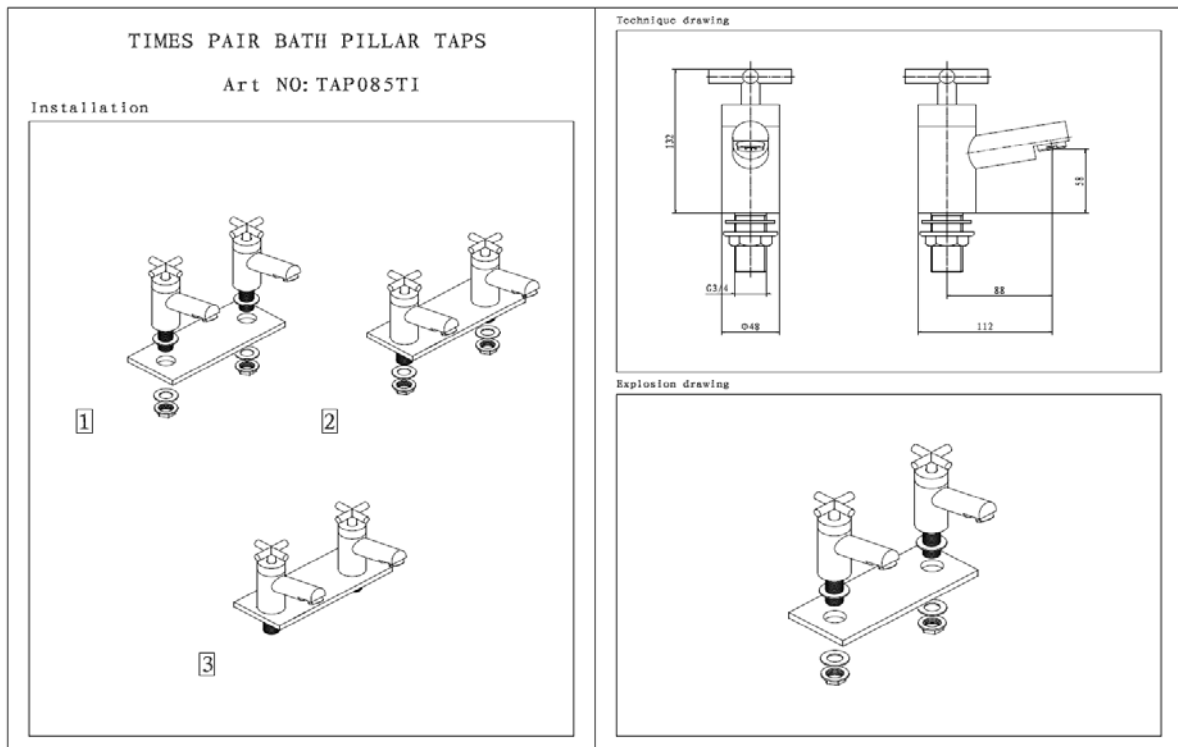

TAP085TI- TIMES BATH PILLAR TAPS

ILLUSTRATION: TIMES BATH PILLAR TAPS

BAR CODE: 5060168228819

COLOUR: CHROME PLATE

WEIGHT:

NET 1.6 kg

GROSS 1.8 kg

STANDARDS: BS EN 200

NOTES:

3/4" BSP CONNECTIONS
CERAMIC DISC TECHNOLOGY

Flow Rate: M.P

0.2bar	0.5bar	1bar	2bar	3bar
5.2L/min	8.4L/min	11.8L/min	16.8L/min	20.7L/min

BOX SIZE 220 x 150 x 90 mm