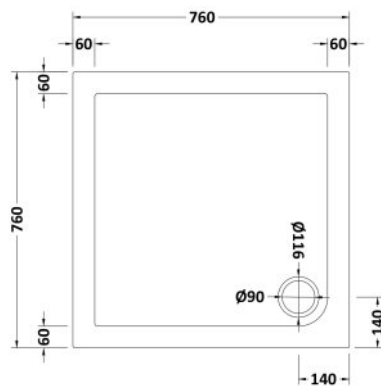

Sales Code: NTP002

Description: Square Tray 700 X 700

Product Dimensions

Length (mm):	700
Width (mm):	700
Height (mm):	40
Nett Weight (kg):	13.6

Packaging Dimensions

Length (mm):	740
Width (mm):	740
Height (mm):	80
Gross Weight (kg):	13.6

Packaging Data

Box Colour:	Shrinkwrap & Polystyrene
Box Qty:	1
Label Size:	100 x 50
Label Colour:	White Label
Label Qty:	2

Outer Box Dimensions (If Applicable)

Length (mm):	
Width (mm):	
Height (mm):	
Gross Weight (kg):	
Barcode:	5055369045853

Sales Code: NTP003

Description: Square Tray 760 X 760

Product Dimensions

Length (mm):	760
Width (mm):	760
Height (mm):	40
Nett Weight (kg):	15.5

Packaging Dimensions

Length (mm):	800
Width (mm):	800
Height (mm):	80
Gross Weight (kg):	15.5

Sales Code: NTP010

Description: Square Tray 900 X 900

Product Dimensions

Length (mm):	900
Width (mm):	900
Height (mm):	40
Nett Weight (kg):	21.6

Packaging Dimensions

Length (mm):	940
Width (mm):	940
Height (mm):	80
Gross Weight (kg):	21.6