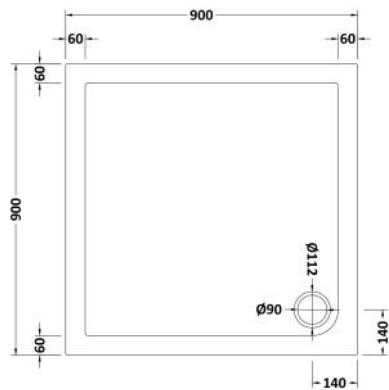

Sales Code: NTP003

Description: Square Tray 760 X 760

Product Dimensions

Length (mm):	760
Width (mm):	760
Height (mm):	40
Nett Weight (kg):	15.5

Packaging Dimensions

Length (mm):	800
Width (mm):	800
Height (mm):	80
Gross Weight (kg):	15.5

Packaging Data

Box Colour:	Shrinkwrap & Polystyrene
Box Qty:	1
Label Size:	100 x 50
Label Colour:	White Label
Label Qty:	2

Outer Box Dimensions (If Applicable)

Length (mm):	
Width (mm):	
Height (mm):	
Gross Weight (kg):	
Barcode:	5055369006397

Sales Code: NTP010

Description: Square Tray 900 X 900

Product Dimensions

Length (mm):	900
Width (mm):	900
Height (mm):	40
Nett Weight (kg):	21.6

Packaging Dimensions

Length (mm):	940
Width (mm):	940
Height (mm):	80
Gross Weight (kg):	21.6

Sales Code: NTP006

Description: Square Tray 800 X 800

Product Dimensions

Length (mm):	800
Width (mm):	800
Height (mm):	40
Nett Weight (kg):	17

Packaging Dimensions

Length (mm):	840
Width (mm):	840
Height (mm):	80
Gross Weight (kg):	17