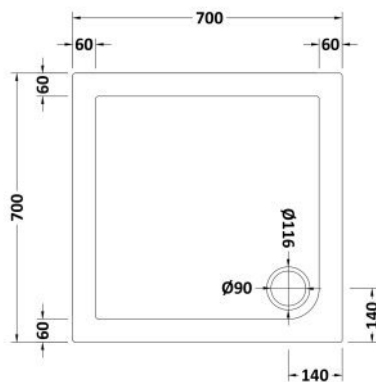

Sales Code: NTP002

Description: Square Tray 700 X 700

Product Dimensions

Length (mm):	700
Width (mm):	700
Height (mm):	40
Nett Weight (kg):	13.6

Packaging Dimensions

Length (mm):	740
Width (mm):	740
Height (mm):	80
Gross Weight (kg):	13.6

Packaging Data

Box Colour:	Shrinkwrap & Polystyrene
Box Qty:	1
Label Size:	100 x 50
Label Colour:	White Label
Label Qty:	2

Outer Box Dimensions (If Applicable)

Length (mm):	
Width (mm):	
Height (mm):	
Gross Weight (kg):	
Barcode:	5055369045853

Sales Code: NTP003

Description: Square Tray 760 X 760

Product Dimensions

Length (mm):	760
Width (mm):	760
Height (mm):	40
Nett Weight (kg):	15.5

Packaging Dimensions

Length (mm):	800
Width (mm):	800
Height (mm):	80
Gross Weight (kg):	15.5

Sales Code: NTP010

Description: Square Tray 900 X 900

Product Dimensions

Length (mm):	900
Width (mm):	900
Height (mm):	40
Nett Weight (kg):	21.6

Packaging Dimensions

Length (mm):	940
Width (mm):	940
Height (mm):	80
Gross Weight (kg):	21.6