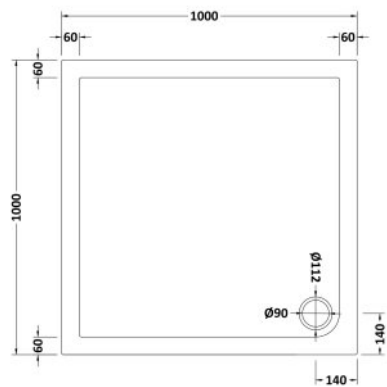

Sales Code: NTP010

Description: Square Tray 900 X 900

Product Dimensions

Length (mm):	900
Width (mm):	900
Height (mm):	40
Nett Weight (kg):	21.6

Packaging Dimensions

Length (mm):	940
Width (mm):	940
Height (mm):	80
Gross Weight (kg):	21.6

Sales Code: NTP006

Description: Square Tray 800 X 800

Product Dimensions

Length (mm):	800
Width (mm):	800
Height (mm):	40
Nett Weight (kg):	17

Packaging Dimensions

Length (mm):	840
Width (mm):	840
Height (mm):	80
Gross Weight (kg):	17

Packaging Data

Box Colour:	Shrinkwrap & Polystyrene
Box Qty:	1
Label Size:	100 x 50
Label Colour:	White Label
Label Qty:	2

Outer Box Dimensions (If Applicable)

Length (mm):	
Width (mm):	
Height (mm):	
Gross Weight (kg):	
Barcode:	5055369006403

Sales Code: NTP015

Description: Square Tray 1000 X 1000

Product Dimensions

Length (mm):	1000
Width (mm):	1000
Height (mm):	40
Nett Weight (kg):	27

Packaging Dimensions

Length (mm):	1040
Width (mm):	1040
Height (mm):	80
Gross Weight (kg):	27