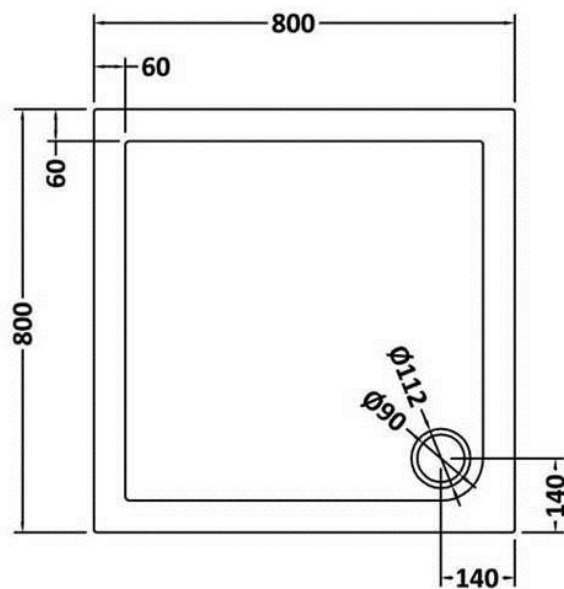

Sales Code: NTP010

Description: Square Tray 900 X 900

Product Dimensions

Length (mm):	900
Width (mm):	900
Height (mm):	40
Nett Weight (kg):	21.6

Packaging Dimensions

Length (mm):	940
Width (mm):	940
Height (mm):	80
Gross Weight (kg):	21.6

Packaging Data

Box Colour:	Shrinkwrap & Polystyrene
Box Qty:	1
Label Size:	100 x 50
Label Colour:	White Label
Label Qty:	2

Outer Box Dimensions (If Applicable)

Length (mm):	
Width (mm):	
Height (mm):	
Gross Weight (kg):	
Barcode:	5055369006410

Sales Code: NTP006

Description: Square Tray 800 X 800

Product Dimensions

Length (mm):	800
Width (mm):	800
Height (mm):	40
Nett Weight (kg):	17

Packaging Dimensions

Length (mm):	840
Width (mm):	840
Height (mm):	80
Gross Weight (kg):	17

Sales Code: NTP015

Description: Square Tray 1000 X 1000

Product Dimensions

Length (mm):	1000
Width (mm):	1000
Height (mm):	40
Nett Weight (kg):	27

Packaging Dimensions

Length (mm):	1040
Width (mm):	1040
Height (mm):	80
Gross Weight (kg):	27