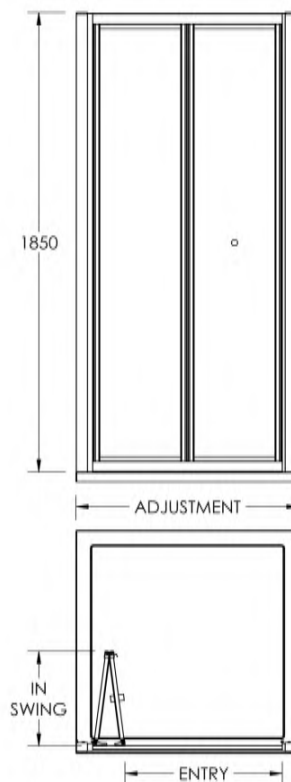

Sales Code: AQBD12

Description: Pacific Bi-Fold Shower Door 1200mm

Code	Description	Adjustment (mm)	Entry Width (mm)	In Swing (mm)
AQBD7	700 Bi-Fold	660	700	435
AQBD76	760 Bi-fold	720	760	495
AQBD8	800 Bi-Fold	760	800	535
AQBD9	900 Bi-Fold	860	900	635
AQBD10	1000 Bi-Fold	960	1000	735
AQBD11	1100 Bi-Fold	1060	1100	835
AQBD12	1200 Bi-Fold	1160	1200	935

Product Dimensions

Height (mm):	1854
Width (mm):	1200
Depth (mm):	45
Nett Weight (kg):	30.2

Packaging Dimensions

Height (mm):	1910
Width (mm):	1205
Length (mm):	90
Gross Weight (kg):	30.2

Packaging Data

Box Colour:	Brown Cardboard Box - Printed
Box Qty:	1
Label Size:	100 x 50
Label Colour:	Not Applicable
Label Qty:	0

Outer Box Dimensions (If Applicable)

Height (mm):	
Width (mm):	
Depth (mm):	
Length (mm):	
Gross Weight (kg):	
Barcode:	5055369001132

Product Details

Country of Origin:	China
Fitting Instruction:	Yes
CE Approval:	Yes
Profile Material:	Aluminium
Profile Finish:	Polished Chrome
Adjustments (mm):	1160mm -1200mm
Entry Width (mm):	936mm
Swing In Dim (mm):	530mm
Swing Out Dim (mm):	N/A
Radius (mm):	Not Applicable
Glass Thickness (mm):	4
Easy Fit:	No
Easy Clean:	No
Handle Style:	Not Applicable
Handle Material:	Not Applicable
Enclosure Design:	Framed
Wheel Type:	Captive And Fixed.
Support Bar Included:	Support Bar Not Included
Extras:	None