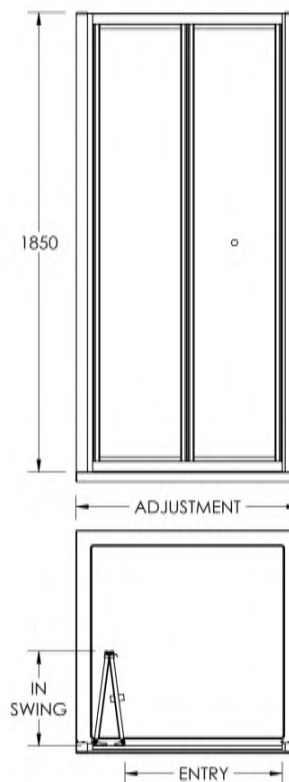

Sales Code: AQBD11

Description: Pacific Bi-Fold Shower Door 1100mm

Code	Description	Adjustment (mm)	Entry Width (mm)	In Swing (mm)
AQBD7	700 Bi-Fold	660	700	435
AQBD76	760 Bi-fold	720	760	495
AQBD8	800 Bi-Fold	760	800	535
AQBD9	900 Bi-Fold	860	900	635
AQBD10	1000 Bi-Fold	960	1000	735
AQBD11	1100 Bi-Fold	1060	1100	835
AQBD12	1200 Bi-Fold	1160	1200	935

Product Dimensions

Height (mm):	1854
Width (mm):	1100
Depth (mm):	45
Nett Weight (kg):	28.3

Packaging Dimensions

Height (mm):	1910
Width (mm):	1105
Length (mm):	90
Gross Weight (kg):	28.3

Packaging Data

Box Colour:	Brown Cardboard Box - Printed
Box Qty:	1
Label Size:	100 x 50
Label Colour:	Not Applicable
Label Qty:	0

Outer Box Dimensions (If Applicable)

Height (mm):	
Width (mm):	
Depth (mm):	
Length (mm):	
Gross Weight (kg):	
Barcode:	5055369005574

Product Details

Country of Origin:	China
Fitting Instruction:	Yes
CE Approval:	Yes
Profile Material:	Aluminium
Profile Finish:	Polished Chrome
Adjustments (mm):	1060mm - 1100mm
Entry Width (mm):	836mm
Swing In Dim (mm):	480mm
Swing Out Dim (mm):	N/A
Radius (mm):	Not Applicable
Glass Thickness (mm):	4
Easy Fit:	No
Easy Clean:	No
Handle Style:	Not Applicable
Handle Material:	Not Applicable
Enclosure Design:	Framed
Wheel Type:	Captive And Fixed.
Support Bar Included:	Support Bar Not Included
Extras:	None