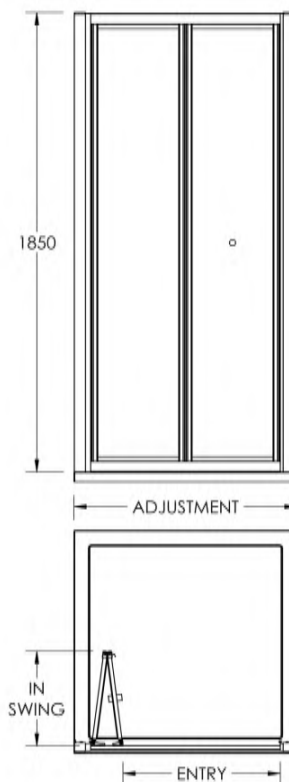

Sales Code: AQBD10

Description: Pacific Bi-Fold Shower Door 1000mm

Code	Description	Adjustment (mm)	Entry Width (mm)	In Swing (mm)
AQBD7	700 Bi-Fold	660	700	435
AQBD76	760 Bi-fold	720	760	495
AQBD8	800 Bi-Fold	760	800	535
AQBD9	900 Bi-Fold	860	900	635
AQBD10	1000 Bi-Fold	960	1000	735
AQBD11	1100 Bi-Fold	1060	1100	835
AQBD12	1200 Bi-Fold	1160	1200	935

Product Dimensions

Height (mm):	1854
Width (mm):	1000
Depth (mm):	45
Nett Weight (kg):	26.2

Packaging Dimensions

Height (mm):	1910
Width (mm):	1005
Length (mm):	90
Gross Weight (kg):	26.2

Packaging Data

Box Colour:	Brown Cardboard Box - Printed
Box Qty:	1
Label Size:	100 x 50
Label Colour:	Not Applicable
Label Qty:	0

Outer Box Dimensions (If Applicable)

Height (mm):	
Width (mm):	
Depth (mm):	
Length (mm):	
Gross Weight (kg):	
Barcode:	5055369001125

Product Details

Country of Origin:	China
Fitting Instruction:	Yes
CE Approval:	Yes
Profile Material:	Aluminium
Profile Finish:	Polished Chrome
Adjustments (mm):	960mm - 1000mm
Entry Width (mm):	736mm
Swing In Dim (mm):	430mm
Swing Out Dim (mm):	N/A
Radius (mm):	Not Applicable
Glass Thickness (mm):	4
Easy Fit:	No
Easy Clean:	No
Handle Style:	Not Applicable
Handle Material:	Not Applicable
Enclosure Design:	Framed
Wheel Type:	Captive And Fixed.
Support Bar Included:	Support Bar Not Included
Extras:	None