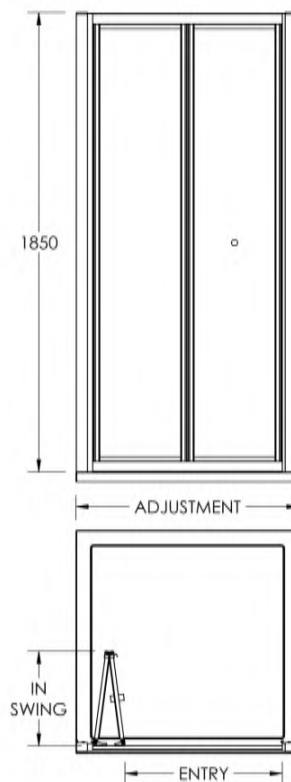

Sales Code: AQBD9

Description: Pacific Bi-Fold Shower Door 900mm

Code	Description	Adjustment (mm)	Entry Width (mm)	In Swing (mm)
AQBD7	700 Bi-Fold	660	700	435
AQBD76	760 Bi-fold	720	760	495
AQBD8	800 Bi-Fold	760	800	535
AQBD9	900 Bi-Fold	860	900	635
AQBD10	1000 Bi-Fold	960	1000	735
AQBD11	1100 Bi-Fold	1060	1100	835
AQBD12	1200 Bi-Fold	1160	1200	935

Product Dimensions

Height (mm):	1854
Width (mm):	900
Depth (mm):	45
Nett Weight (kg):	24.3

Packaging Dimensions

Height (mm):	1910
Width (mm):	905
Length (mm):	90
Gross Weight (kg):	24.3

Packaging Data

Box Colour:	Brown Cardboard Box - Printed
Box Qty:	1
Label Size:	100 x 50
Label Colour:	Not Applicable
Label Qty:	0

Outer Box Dimensions (If Applicable)

Height (mm):	
Width (mm):	
Depth (mm):	
Length (mm):	
Gross Weight (kg):	
Barcode:	5055146192657

Product Details

Country of Origin:	China
Fitting Instruction:	Yes
CE Approval:	Yes
Profile Material:	Aluminium
Profile Finish:	Polished Chrome
Adjustments (mm):	860mm - 900mm
Entry Width (mm):	636mm
Swing In Dim (mm):	380mm
Swing Out Dim (mm):	N/A
Radius (mm):	Not Applicable
Glass Thickness (mm):	4
Easy Fit:	No
Easy Clean:	No
Handle Style:	Not Applicable
Handle Material:	Not Applicable
Enclosure Design:	Framed
Wheel Type:	Captive And Fixed.
Support Bar Included:	Support Bar Not Included
Extras:	None