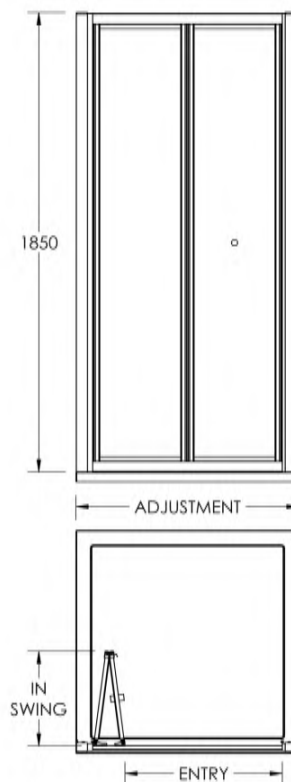

Sales Code: AQBD76

Description: Pacific Bi-Fold Shower Door 760mm

Code	Description	Adjustment (mm)	Entry Width (mm)	In Swing (mm)	
AQBD7	700 Bi-Fold	660	700	435	285
AQBD76	760 Bi-Fold	720	760	495	305
AQBD8	800 Bi-Fold	760	800	535	335
AQBD9	900 Bi-Fold	860	900	635	385
AQBD10	1000 Bi-Fold	960	1000	735	435
AQBD11	1100 Bi-Fold	1060	1100	835	485
AQBD12	1200 Bi-Fold	1160	1200	935	535

Product Dimensions

Height (mm):	1854
Width (mm):	760
Depth (mm):	45
Nett Weight (kg):	21.3

Packaging Dimensions

Height (mm):	1910
Width (mm):	765
Length (mm):	90
Gross Weight (kg):	21.3

Packaging Data

Box Colour:	Brown Cardboard Box - Printed
Box Qty:	1
Label Size:	100 x 50
Label Colour:	Not Applicable
Label Qty:	0

Outer Box Dimensions (If Applicable)

Height (mm):	
Width (mm):	
Depth (mm):	
Length (mm):	
Gross Weight (kg):	
Barcode:	5055146192633

Product Details

Country of Origin:	China
Fitting Instruction:	Yes
CE Approval:	Yes
Profile Material:	Aluminium
Profile Finish:	Polished Chrome
Adjustments (mm):	720mm - 760mm
Entry Width (mm):	496mm
Swing In Dim (mm):	310mm
Swing Out Dim (mm):	N/A
Radius (mm):	Not Applicable
Glass Thickness (mm):	4
Easy Fit:	No
Easy Clean:	No
Handle Style:	Not Applicable
Handle Material:	Not Applicable
Enclosure Design:	Framed
Wheel Type:	Captive And Fixed.
Support Bar Included:	Support Bar Not Included
Extras:	None