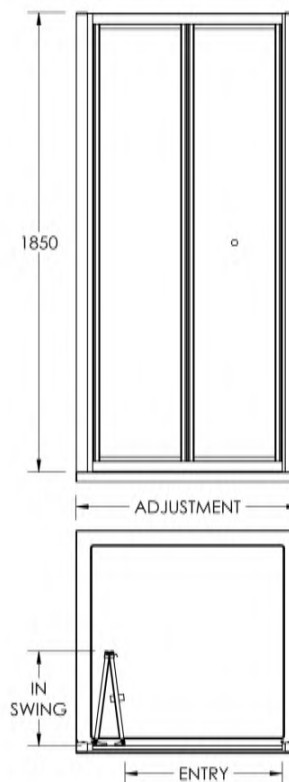

Sales Code: AQBD8

Description: Pacific Bi-Fold Shower Door 800mm

Code	Description	Adjustment (mm)	Entry Width (mm)	In Swing (mm)	
AQBD7	700 Bi-Fold	660	700	435	285
AQBD76	760 Bi-fold	720	760	495	305
AQBD8	800 Bi-Fold	760	800	535	335
AQBD9	900 Bi-Fold	860	900	635	385
AQBD10	1000 Bi-Fold	960	1000	735	435
AQBD11	1100 Bi-Fold	1060	1100	835	485
AQBD12	1200 Bi-Fold	1160	1200	935	535

Product Dimensions

Height (mm):	1854
Width (mm):	800
Depth (mm):	45
Nett Weight (kg):	22.1

Packaging Dimensions

Height (mm):	1910
Width (mm):	805
Length (mm):	90
Gross Weight (kg):	22.1

Packaging Data

Box Colour:	Brown Cardboard Box - Printed
Box Qty:	1
Label Size:	100 x 50
Label Colour:	Not Applicable
Label Qty:	0

Outer Box Dimensions (If Applicable)

Height (mm):	
Width (mm):	
Depth (mm):	
Length (mm):	
Gross Weight (kg):	
Barcode:	5055146192640

Product Details

Country of Origin:	China
Fitting Instruction:	Yes
CE Approval:	Yes
Profile Material:	Aluminium
Profile Finish:	Polished Chrome
Adjustments (mm):	760mm - 800mm
Entry Width (mm):	536mm
Swing In Dim (mm):	330mm
Swing Out Dim (mm):	N/A
Radius (mm):	Not Applicable
Glass Thickness (mm):	4
Easy Fit:	No
Easy Clean:	No
Handle Style:	Not Applicable
Handle Material:	Not Applicable
Enclosure Design:	Framed
Wheel Type:	Captive And Fixed.
Support Bar Included:	Support Bar Not Included
Extras:	None