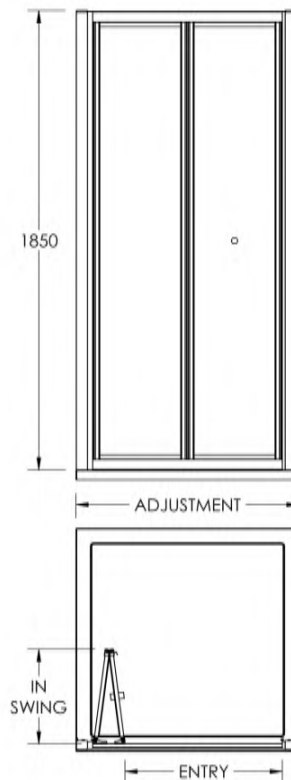

Sales Code: AQBD7

Description: Pacific Bi-Fold Shower Door 700mm

Code	Description	Adjustment (mm)	Entry Width (mm)	Entry Width (mm)	In Swing (mm)
AQBD7	700 Bi-Fold	660	700	435	285
AQBD76	760 Bi-fold	720	760	495	305
AQBD8	800 Bi-Fold	760	800	535	335
AQBD9	900 Bi-Fold	860	900	635	385
AQBD10	1000 Bi-Fold	960	1000	735	435
AQBD11	1100 Bi-Fold	1060	1100	835	485
AQBD12	1200 Bi-Fold	1160	1200	935	535

### Product Dimensions

Height (mm):	1854
Width (mm):	700
Depth (mm):	45
Nett Weight (kg):	19.6

### Packaging Dimensions

Height (mm):	90
Width (mm):	700
Length (mm):	1910
Gross Weight (kg):	19.6

**Product Dimensions**

Height (mm):	1854
Width (mm):	760
Depth (mm):	45
Nett Weight (kg):	21.3

**Packaging Dimensions**

Height (mm):	1910
Width (mm):	765
Length (mm):	90
Gross Weight (kg):	21.3

**Packaging Data**