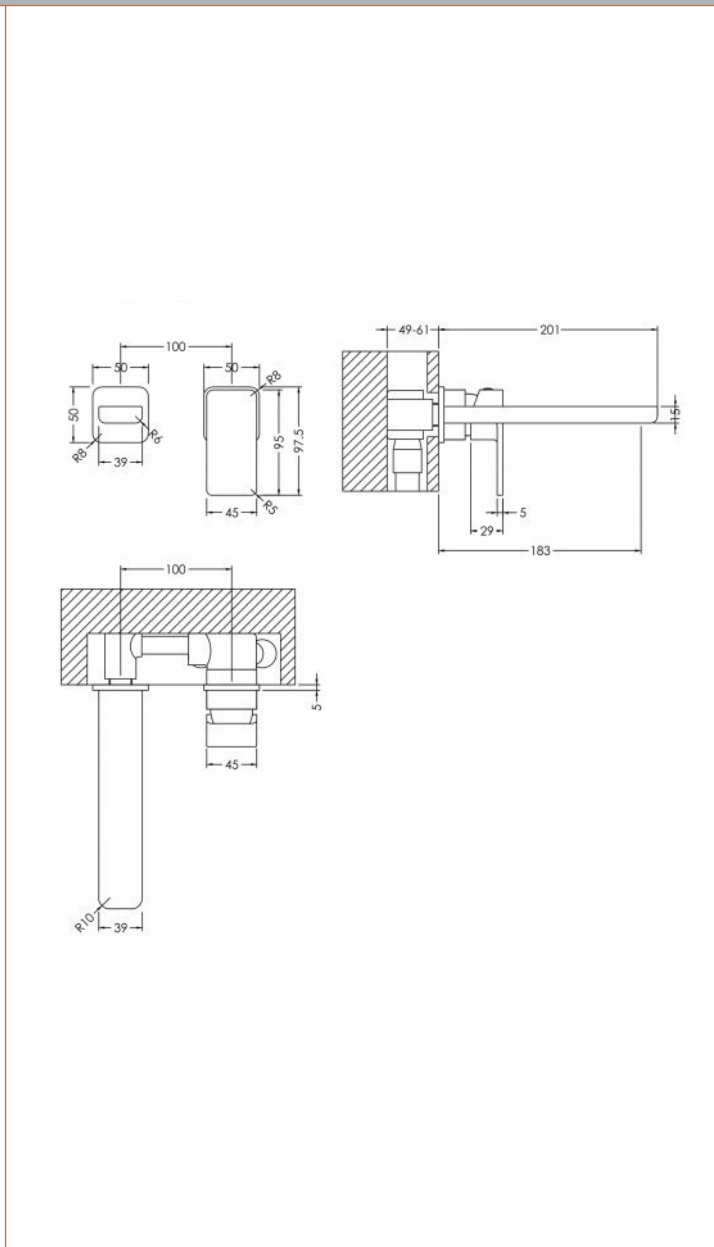

### Product Dimensions

Height (mm):	50
Width (mm):	150
Depth (mm):	201
Length (mm):	
Nett Weight (kg):	1.93

### Packaging Dimensions

Height (mm):	115
Width (mm):	205
Depth (mm):	250
Gross Weight (kg):	1.93

### Outer Box Dimensions (If Applicable)

Height (mm):	600
Width (mm):	435
Depth (mm):	265
Length (mm):	
Gross Weight (kg):	
Barcode:	5056211898221

### Product Dimensions

Height (mm):	70
Width (mm):	180
Depth (mm):	199
Length (mm):	
Nett Weight (kg):	2.04