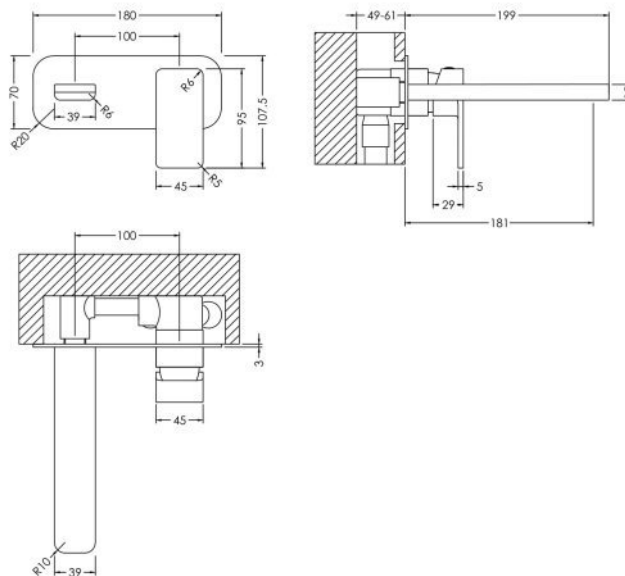

### Product Dimensions

Height (mm):	50
Width (mm):	150
Depth (mm):	201
Length (mm):	
Nett Weight (kg):	1.93

### Outer Box Dimensions (If Applicable)

Height (mm):	600
Width (mm):	435
Depth (mm):	265
Length (mm):	
Gross Weight (kg):	
Barcode:	5056211898221

### Product Dimensions

Height (mm):	70
Width (mm):	180
Depth (mm):	199
Length (mm):	
Nett Weight (kg):	2.04

### Outer Box Dimensions (If Applicable)

Height (mm):	600
Width (mm):	435
Depth (mm):	265
Length (mm):	
Gross Weight (kg):	
Barcode:	5056211898238