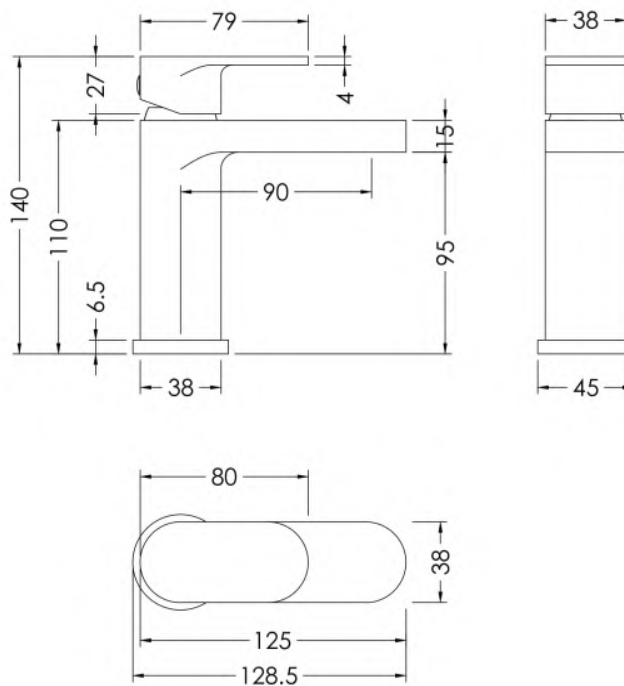

Sales Code: BIN315

Description: Binsey Mini Basin Mixer (P/B Waste)

Product Dimensions

Height (mm):	140
Width (mm):	45
Depth (mm):	125
Length (mm):	
Nett Weight (kg):	1.37

Packaging Dimensions

Height (mm):	95
Width (mm):	225
Depth (mm):	275
Gross Weight (kg):	1.37

Packaging Data

Box Colour:	White Cardboard Box
Box Qty:	1
Label Size:	100 x 50
Label Colour:	White Label
Label Qty:	1

Outer Box Dimensions (If Applicable)

Height (mm):	500
Width (mm):	480
Depth (mm):	295
Length (mm):	
Gross Weight (kg):	
Barcode:	5056211898771

Flow Rates: (Litres Per Min)	0.1 bar: 2.5	0.5 bar: 6.9	1 bar: 10	2 bar: 14.4	3 bar: 17.7
Pipe Size:	1/2"				
Pipe Centres:	N/A				

Sales Code: BIN305

Description: Binsey Mono Basin Mixer (P/B Waste)

Product Dimensions

Outer Box Dimensions (If Applicable)

Height (mm):	500
Width (mm):	500
Depth (mm):	300
Length (mm):	
Gross Weight (kg):	
Barcode:	5056211898764

Product Details

Country of Origin:	China
Fitting Instruction:	Yes
Product Material:	Brass
Control Type:	Manual
Waste Included:	Waste Included
Waste Type:	Push Button
WRAS Approval: No	Approval No: N/A
Valve/Cartridge Type:	Single Lever Cartridge
Colour/Finish:	Chrome
Mount Type:	Deck
Operating Pressure (bar):	0.2