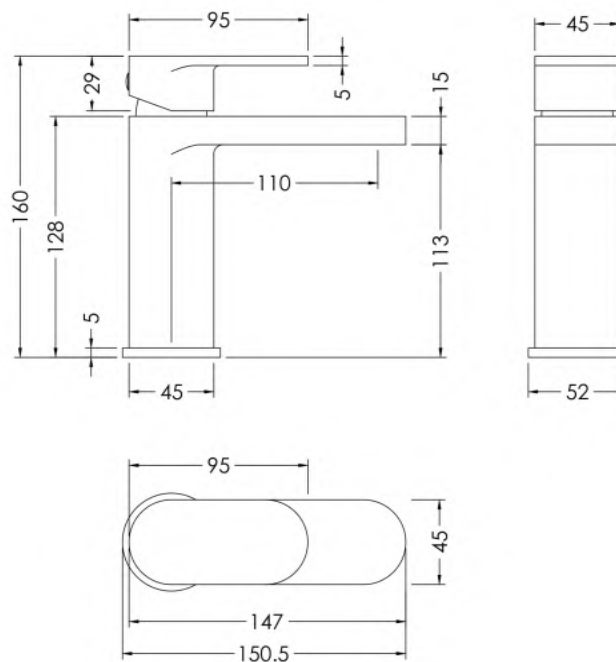

Sales Code: BIN305

Description: Binsey Mono Basin Mixer (P/B Waste)

Product Dimensions

Height (mm):	160
Width (mm):	52
Depth (mm):	147
Length (mm):	
Nett Weight (kg):	1.86

Packaging Dimensions

Height (mm):	95
Width (mm):	225
Depth (mm):	275
Gross Weight (kg):	1.86

Packaging Data

Box Colour:	White Cardboard Box
Box Qty:	1
Label Size:	100 x 50
Label Colour:	White Label
Label Qty:	1

Outer Box Dimensions (If Applicable)

Height (mm):	500
Width (mm):	500
Depth (mm):	300
Length (mm):	
Gross Weight (kg):	
Barcode:	5056211898764

Product Details

Country of Origin:	China
Fitting Instruction:	Yes
Product Material:	Brass
Control Type:	Manual
Waste Included:	Waste Included
Waste Type:	Push Button
WRAS Approval: No	Approval No: N/A
Valve/Cartridge Type:	Single Lever Cartridge
Colour/Finish:	Chrome
Mount Type:	Deck
Operating Pressure (bar):	0.2

Flow Rates: (Litres Per Min)	0.1 bar: 2.9	0.5 bar: 7.7	1 bar: 11.2	2 bar: 16.1	3 bar: 20
Pipe Size:	1/2"				
Pipe Centres:	N/A