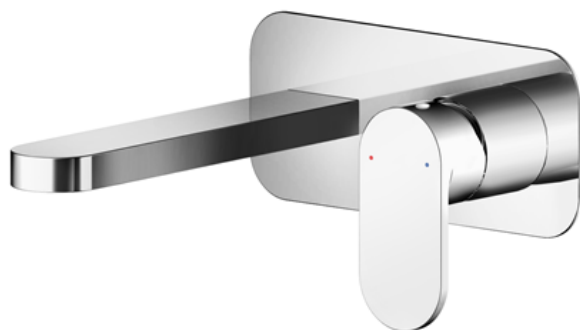

Sales Code: BIN381

Description: Binsey W/M 2Th Basin Mixer

Product Dimensions

Height (mm):	53
Width (mm):	150
Depth (mm):	195
Length (mm):	
Nett Weight (kg):	1.67

Packaging Dimensions

Height (mm):	115
Width (mm):	205
Depth (mm):	250
Gross Weight (kg):	1.67

Product Details

Country of Origin:	China
Fitting Instruction:	Yes
Product Material:	Brass
Control Type:	Manual
Waste Included:	Waste Not Included
Waste Type:	Not Applicable
WRAS Approval: No	Approval No: N/A
Valve/Cartridge Type:	Single Lever Cartridge
Colour/Finish:	Chrome
Mount Type:	Wall
Operating Pressure (bar):	0.2
Flow Rates: (Litres Per Min)	0.1 bar: 2.8 0.5 bar: 7.1 1 bar: 10.2 2 bar: 14.8 3 bar: 18.3
Pipe Size:	1/2"
Pipe Centres:	100

Sales Code: BIN328

Description: Binsey W/M 2Th Basin Mixer With Plate

Product Dimensions

Height (mm):	80
Width (mm):	180
Depth (mm):	193
Length (mm):	
Nett Weight (kg):	1.86

Packaging Dimensions

Height (mm):	115
Width (mm):	205
Depth (mm):	250
Gross Weight (kg):	1.86