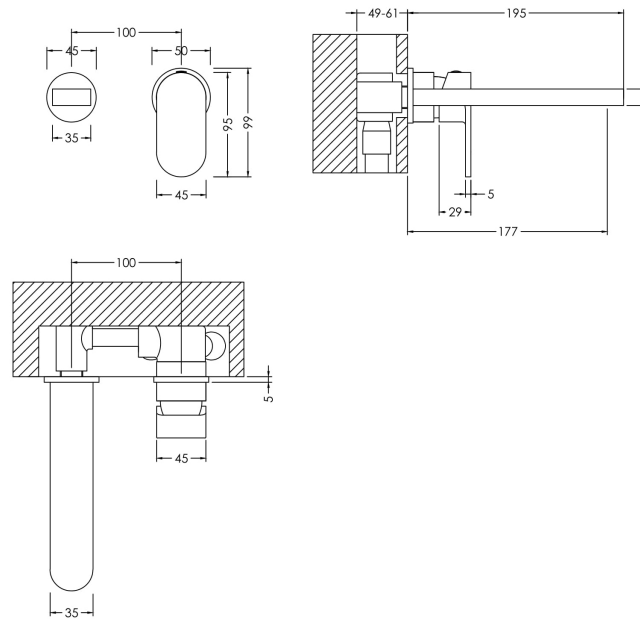

Sales Code: BIN381

Description: Binsey W/M 2Th Basin Mixer

Product Dimensions

Height (mm):	53
Width (mm):	150
Depth (mm):	195
Length (mm):	
Nett Weight (kg):	1.67

Packaging Dimensions

Height (mm):	115
Width (mm):	205
Depth (mm):	250
Gross Weight (kg):	1.67

Packaging Data

Box Colour:	White Cardboard Box
Box Qty:	1
Label Size:	100 x 50
Label Colour:	White Label
Label Qty:	1

Outer Box Dimensions (If Applicable)

Height (mm):	600
Width (mm):	435
Depth (mm):	265
Length (mm):	
Gross Weight (kg):	
Barcode:	5056211898801

Product Details

Country of Origin:	China
Fitting Instruction:	Yes
Product Material:	Brass
Control Type:	Manual
Waste Included:	Waste Not Included
Waste Type:	Not Applicable
WRAS Approval: No	Approval No: N/A
Valve/Cartridge Type:	Single Lever Cartridge
Colour/Finish:	Chrome
Mount Type:	Wall
Operating Pressure (bar):	0.2
Flow Rates: (Litres Per Min)	0.1 bar: 2.8 0.5 bar: 7.1 1 bar: 10.2 2 bar: 14.8 3 bar: 18.3
Pipe Size:	1/2"
Pipe Centres:	100

Sales Code: BIN328

Description: Binsey W/M 2Th Basin Mixer With Plate

Product Dimensions

Height (mm):	80
Width (mm):	180
Depth (mm):	193
Length (mm):	
Nett Weight (kg):	1.86

Packaging Dimensions

Height (mm):	115
Width (mm):	205
Depth (mm):	250
Gross Weight (kg):	1.86