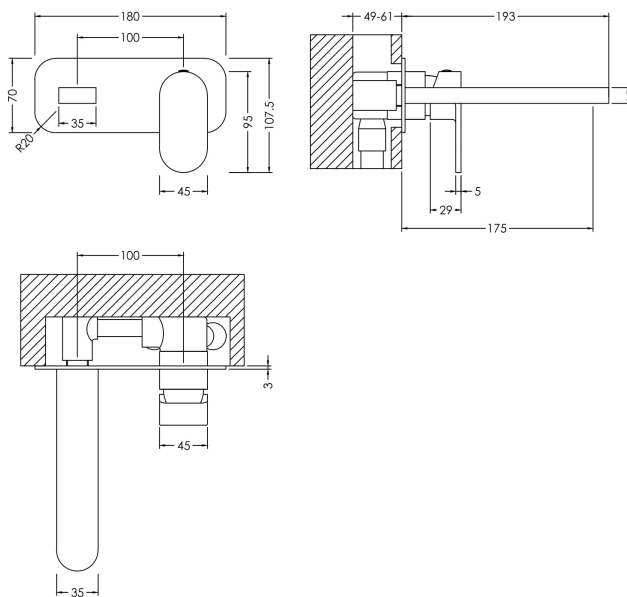

Sales Code: BIN381

Description: Binsey W/M 2Th Basin Mixer

Product Dimensions

Height (mm):	53
Width (mm):	150
Depth (mm):	195
Length (mm):	
Nett Weight (kg):	1.67

Packaging Dimensions

Height (mm):	115
Width (mm):	205
Depth (mm):	250
Gross Weight (kg):	1.67

Packaging Data

Box Colour:	White Cardboard Box
Box Qty:	1
Label Size:	100 x 50
Label Colour:	White Label
Label Qty:	1

Outer Box Dimensions (If Applicable)

Height (mm):	600
Width (mm):	435
Depth (mm):	265
Length (mm):	
Gross Weight (kg):	
Barcode:	5056211898801

Sales Code: BIN328

Description: Binsey W/M 2Th Basin Mixer With Plate

Product Dimensions

Height (mm):	80
Width (mm):	180
Depth (mm):	193
Length (mm):	
Nett Weight (kg):	1.86

Packaging Dimensions

Height (mm):	115
Width (mm):	205
Depth (mm):	250
Gross Weight (kg):	1.86

Packaging Data

Box Colour:	White Cardboard Box
Box Qty:	1
Label Size:	100 x 50
Label Colour:	White Label
Label Qty:	1

Outer Box Dimensions (If Applicable)

Height (mm):	600
Width (mm):	435
Depth (mm):	265
Length (mm):	
Gross Weight (kg):	
Barcode:	5056211898818