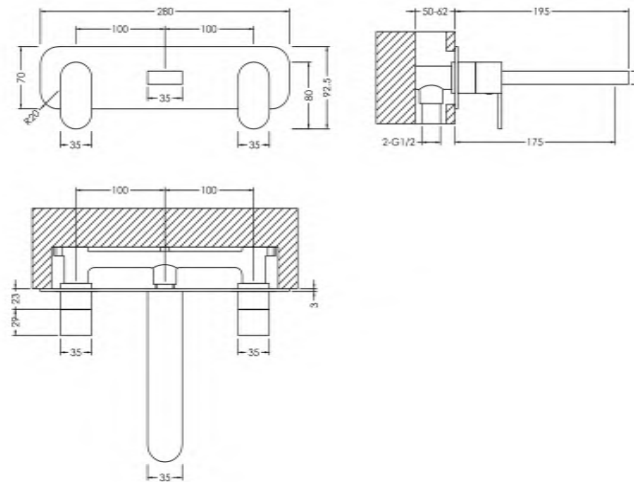

Sales Code: BIN317

Description: Binsey W/M 3Th Basin Mixer

Product Dimensions

Height (mm):	75
Width (mm):	245
Depth (mm):	195
Length (mm):	
Nett Weight (kg):	1.91

Packaging Dimensions

Height (mm):	115
Width (mm):	185
Depth (mm):	325
Gross Weight (kg):	1.91

Packaging Data

Box Colour:	White Cardboard Box
Box Qty:	1
Label Size:	100 x 50
Label Colour:	White Label
Label Qty:	1

Outer Box Dimensions (If Applicable)

Height (mm):	600
Width (mm):	390
Depth (mm):	340
Length (mm):	
Gross Weight (kg):	
Barcode:	5056211898825

Product Details

Country of Origin:	China
Fitting Instruction:	Yes
Product Material:	Brass
Control Type:	Manual
Waste Included:	Waste Not Included
Waste Type:	Not Applicable
WRAS Approval: No	Approval No: N/A
Valve/Cartridge Type:	1/4 Turn Ceramic Disc
Colour/Finish:	Chrome
Mount Type:	Wall
Operating Pressure (bar):	0.2
Flow Rates: (Litres Per Min)	0.1 bar: 3.4 0.5 bar: 8.7 1 bar: 12.6 2 bar: 18 3 bar: 20.8
Pipe Size:	1/2"
Pipe Centres:	100

Sales Code: BIN350

Description: Binsey W/M 3Th Basin Mixer With Plate

Product Dimensions

Height (mm):	75
Width (mm):	280
Depth (mm):	193
Length (mm):	
Nett Weight (kg):	2.23

Packaging Dimensions

Height (mm):	115
Width (mm):	185
Depth (mm):	325
Gross Weight (kg):	2.23