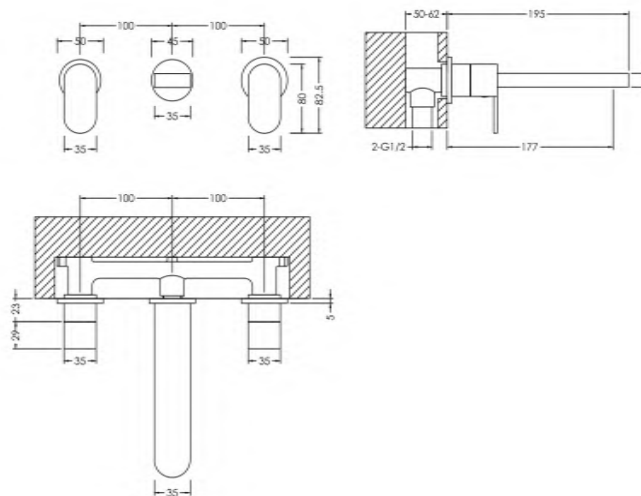

Sales Code: BIN317

Description: Binsey W/M 3Th Basin Mixer

Product Dimensions

Height (mm):	75
Width (mm):	245
Depth (mm):	195
Length (mm):	
Nett Weight (kg):	1.91

Packaging Dimensions

Height (mm):	115
Width (mm):	185
Depth (mm):	325
Gross Weight (kg):	1.91

Packaging Data

Box Colour:	White Cardboard Box
Box Qty:	1
Label Size:	100 x 50
Label Colour:	White Label
Label Qty:	1

Outer Box Dimensions (If Applicable)

Height (mm):	600
Width (mm):	390
Depth (mm):	340
Length (mm):	
Gross Weight (kg):	
Barcode:	5056211898825

Product Details

Country of Origin:	China
Fitting Instruction:	Yes
Product Material:	Brass
Control Type:	Manual
Waste Included:	Waste Not Included
Waste Type:	Not Applicable
WRAS Approval: No	Approval No: N/A
Valve/Cartridge Type:	1/4 Turn Ceramic Disc
Colour/Finish:	Chrome
Mount Type:	Wall
Operating Pressure (bar):	0.2
Flow Rates: (Litres Per Min)	0.1 bar: 3.4 0.5 bar: 8.7 1 bar: 12.6 2 bar: 18 3 bar: 20.8
Pipe Size:	1/2"
Pipe Centres:	100

Sales Code: BIN350

Description: Binsey W/M 3Th Basin Mixer With Plate

Product Dimensions

Height (mm):	75
Width (mm):	280
Depth (mm):	193
Length (mm):	
Nett Weight (kg):	2.23

Packaging Dimensions

Height (mm):	115
Width (mm):	185
Depth (mm):	325
Gross Weight (kg):	2.23