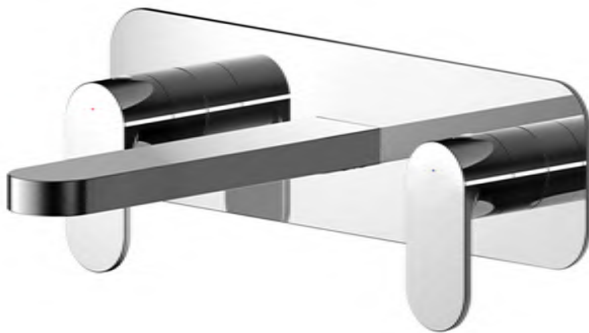

Sales Code: BIN317

Description: Binsey W/M 3Th Basin Mixer

Product Dimensions

Height (mm):	75
Width (mm):	245
Depth (mm):	195
Length (mm):	
Nett Weight (kg):	1.91

Packaging Dimensions

Height (mm):	115
Width (mm):	185
Depth (mm):	325
Gross Weight (kg):	1.91

Product Details

Country of Origin:	China
Fitting Instruction:	Yes
Product Material:	Brass
Control Type:	Manual
Waste Included:	Waste Not Included
Waste Type:	Not Applicable
WRAS Approval: No	Approval No: N/A
Valve/Cartridge Type:	1/4 Turn Ceramic Disc
Colour/Finish:	Chrome
Mount Type:	Wall
Operating Pressure (bar):	0.2
Flow Rates: (Litres Per Min)	0.1 bar: 3.4 0.5 bar: 8.7 1 bar: 12.6 2 bar: 18 3 bar: 20.8
Pipe Size:	1/2"
Pipe Centres:	100

Sales Code: BIN350

Description: Binsey W/M 3Th Basin Mixer With Plate

Product Dimensions

Height (mm):	75
Width (mm):	280
Depth (mm):	193
Length (mm):	
Nett Weight (kg):	2.23

Packaging Dimensions

Height (mm):	115
Width (mm):	185
Depth (mm):	325
Gross Weight (kg):	2.23