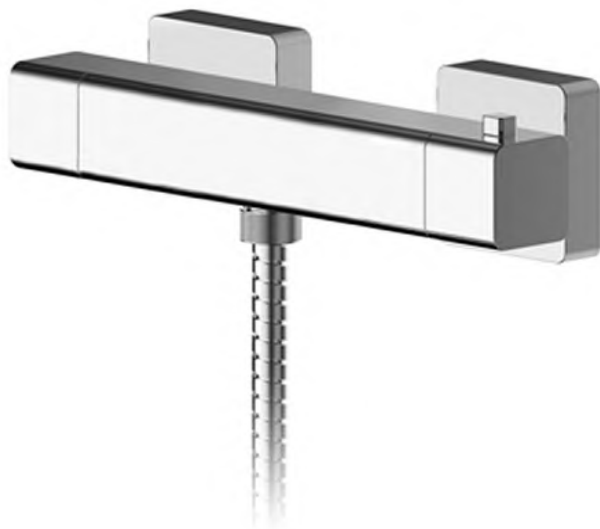

Sales Code: WIN503

Description: Windon Thermostatic Bar Valve

Product Dimensions

Length (mm):	
Width (mm):	261
Height (mm):	55
Depth (mm):	65
Nett Weight (kg):	1.71

Packaging Dimensions

Length (mm):	82
Width (mm):	355
Height (mm):	
Gross Weight (kg):	1.71

Packaging Data

Box Colour:	White Cardboard Box
Box Qty:	1
Label Size:	100 x 50
Label Colour:	White Label
Label Qty:	1

Outer Box Dimensions (If Applicable)

Length (mm):	
Width (mm):	420
Height (mm):	440
Depth (mm):	360
Gross Weight (kg):	
Barcode:	5056211898375

Product Details

Country of Origin:	China
Fitting Instruction:	Yes
Product Material:	Brass/ABS
Mount Type:	Wall
Outlet Elbow Supplied:	Not Applicable
Easy Clean:	Not Applicable
Head Included:	No
Handset Included:	No
Body Jets Included:	No
No of Body Jets:	Not Applicable
Operating Pressure (bar):	0.2
Valve/Cartridge Type:	1/4 Turn Ceramic Disc
Flow Rates (L/min):	0.1 bar: 3.3 0.5 bar: 7.9 1 bar: 11.3 2 bar: 16.2 3 bar: 19.8
TMV2 Approved:	No Approval No: N/A
TMV3 Approved:	No Approval No: N/A
WRAS Approved:	No Approval No: N/A
Head Function:	Not Applicable
Handset Function:	Not Applicable
Body Jet Info:	Not Applicable
Pipe Size:	15 mm (1/2" Bsp)
Pipe Centres:	150
Colour/Finish:	Chrome
Hose Included:	No
No. of Outlets:	1