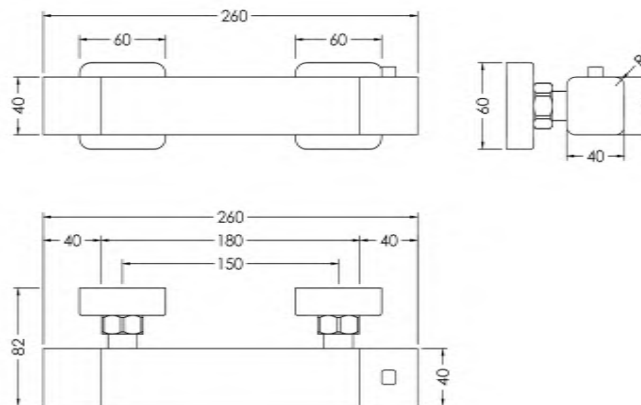

Sales Code: WIN503

Description: Windon Thermostatic Bar Valve

Product Dimensions

Length (mm):	
Width (mm):	261
Height (mm):	55
Depth (mm):	65
Nett Weight (kg):	1.71

Packaging Dimensions

Length (mm):	82
Width (mm):	355
Height (mm):	
Gross Weight (kg):	1.71

Packaging Data

Box Colour:	White Cardboard Box
Box Qty:	1
Label Size:	100 x 50
Label Colour:	White Label
Label Qty:	1

Outer Box Dimensions (If Applicable)

Length (mm):	
Width (mm):	420
Height (mm):	440
Depth (mm):	360
Gross Weight (kg):	
Barcode:	5056211898375

Product Details

Country of Origin:	China
Fitting Instruction:	Yes
Product Material:	Brass/ABS
Mount Type:	Wall
Outlet Elbow Supplied:	Not Applicable
Easy Clean:	Not Applicable
Head Included:	No
Handset Included:	No
Body Jets Included:	No
No of Body Jets:	Not Applicable
Operating Pressure (bar):	0.2
Valve/Cartridge Type:	1/4 Turn Ceramic Disc
Flow Rates (L/min):	0.1 bar: 3.3 0.5 bar: 7.9 1 bar: 11.3 2 bar: 16.2 3 bar: 19.8
TMV2 Approved:	No Approval No: N/A
TMV3 Approved:	No Approval No: N/A
WRAS Approved:	No Approval No: N/A
Head Function:	Not Applicable
Handset Function:	Not Applicable
Body Jet Info:	Not Applicable
Pipe Size:	15 mm (1/2" Bsp)
Pipe Centres:	150
Colour/Finish:	Chrome
Hose Included:	No
No. of Outlets:	1