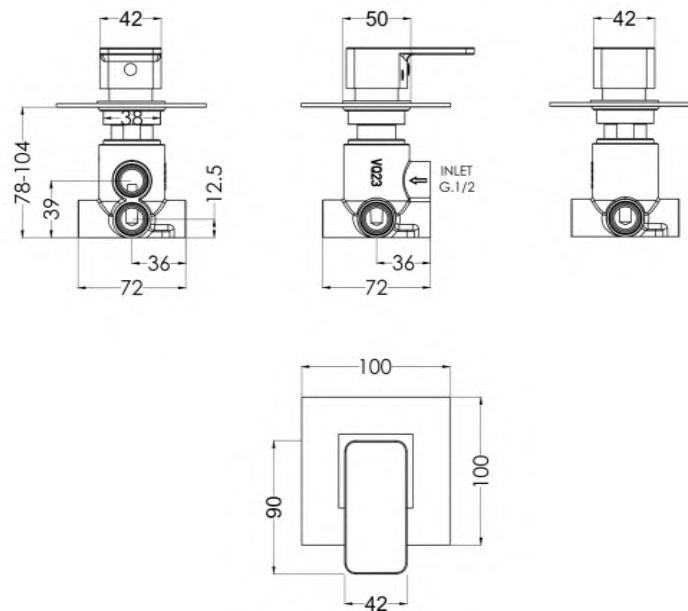

### Product Dimensions

Length (mm):	
Width (mm):	100
Height (mm):	100
Depth (mm):	135
Nett Weight (kg):	1.05

### Packaging Dimensions

Length (mm):	189
Width (mm):	175
Height (mm):	
Gross Weight (kg):	1.05

### Outer Box Dimensions (If Applicable)

Length (mm):	
Width (mm):	370
Height (mm):	720
Depth (mm):	220
Gross Weight (kg):	
Barcode:	5056211898443

### Product Details

Country of Origin:	United Kingdom
Fitting Instruction:	Yes
Product Material:	Brass
Mount Type:	Wall, Recessed
Outlet Elbow Supplied:	No
Easy Clean:	Not Applicable
Head Included:	No
Handset Included:	No
Body Jets Included:	No
No of Body Jets:	Not Applicable
Operating Pressure (bar):	0.2
Valve/Cartridge Type:	1/4 Turn Ceramic Disc
Flow Rates (L/min):	0.1 bar: 5.2    0.5 bar: 13.3    1 bar: 19.1    2 bar: 27    3 bar: 33.2
TMV2 Approved:	No    Approval No: N/A
TMV3 Approved:	No    Approval No: N/A
WRAS Approved:	No    Approval No: N/A
Head Function:	Not Applicable
Handset Function:	Not Applicable
Body Jet Info:	Not Applicable
Pipe Size:	15 mm (1/2" Bsp)
Pipe Centres:	N/A
Colour/Finish:	Chrome
Hose Included:	Not Applicable
No. of Outlets:	4