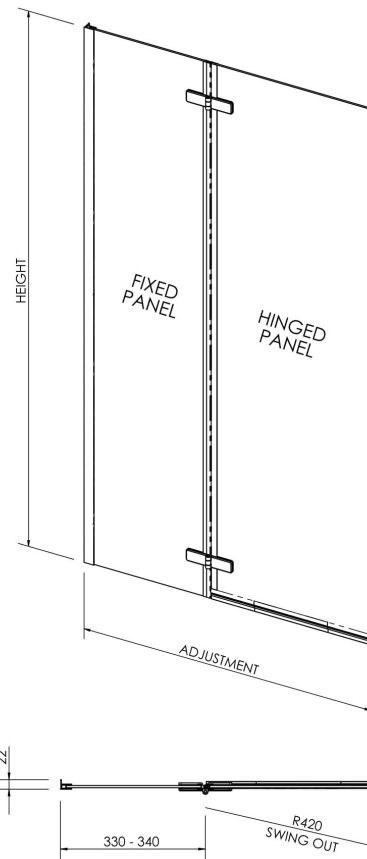

Sales Code: ERSS1

Description: Sq Screen, Ctr Hinge Screen & Return (5)

CODE	GLASS THICKNESS (mm)	HEIGHT (mm)	MIN ADJUSTMENT (mm)	MAX ADJUSTMENT (mm)
ERSS1	5	1400	750	760

Product Dimensions

Height (mm):	1400
Width (mm):	750
Depth (mm):	38
Nett Weight (kg):	14

Packaging Dimensions

Height (mm):	50
Width (mm):	455
Length (mm):	1450
Gross Weight (kg):	14

Packaging Data

Box Colour:	Brown Cardboard Box - Printed
Box Qty:	1
Label Size:	140 x 35
Label Colour:	Not Applicable
Label Qty:	0

Outer Box Dimensions (If Applicable)

Height (mm):	
Width (mm):	
Depth (mm):	
Length (mm):	
Gross Weight (kg):	
Barcode:	5060272824709

Product Details

Country of Origin:	China
Fitting Instruction:	Yes
CE Approval:	Yes
Profile Material:	Aluminium
Profile Finish:	Satin Chrome
Adjustments (mm):	750mm-760mm
Entry Width (mm):	N/A
Swing In Dim (mm):	420mm
Swing Out Dim (mm):	N/A
Radius (mm):	Not Applicable
Glass Thickness (mm):	5
Easy Fit:	No
Easy Clean:	No
Handle Style:	Not Applicable
Handle Material:	Not Applicable
Enclosure Design:	Frameless
Wheel Type:	Not Applicable
Support Bar Included:	Support Bar Not Included
Extras:	None