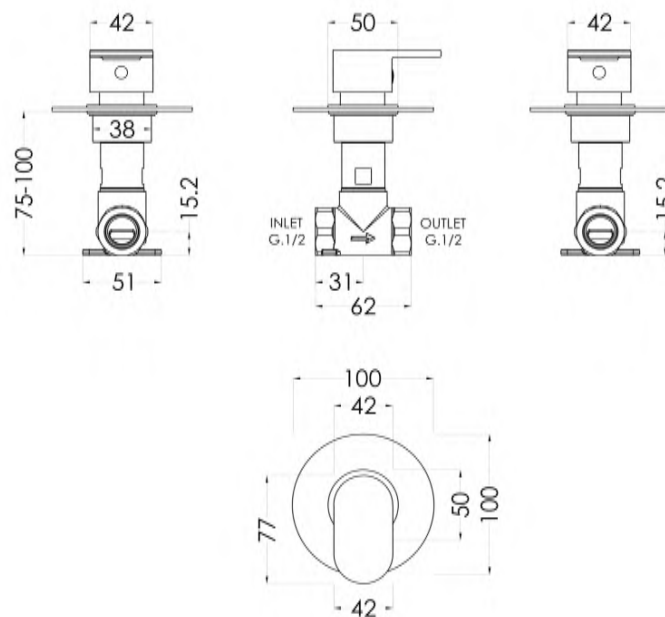

Sales Code: ARVWD14

Description: Arvan Concealed Diverter 2/3/4 Way

Product Dimensions

Length (mm):	
Width (mm):	100
Height (mm):	100
Depth (mm):	135
Nett Weight (kg):	1.05

Packaging Dimensions

Length (mm):	189
Width (mm):	175
Height (mm):	
Gross Weight (kg):	1.05

Packaging Data

Box Colour:	White Cardboard Box
Box Qty:	1
Label Size:	100 x 50
Label Colour:	White Label
Label Qty:	1

Outer Box Dimensions (If Applicable)

Length (mm):	
Width (mm):	370
Height (mm):	720
Depth (mm):	220
Gross Weight (kg):	
Barcode:	5056211898733

Product Details

Country of Origin:	United Kingdom
Fitting Instruction:	Yes
Product Material:	Brass
Mount Type:	Wall, Recessed
Outlet Elbow Supplied:	No
Easy Clean:	Not Applicable
Head Included:	No
Handset Included:	No
Body Jets Included:	No
No of Body Jets:	Not Applicable
Operating Pressure (bar):	0.2
Valve/Cartridge Type:	1/4 Turn Ceramic Disc
Flow Rates (L/min):	0.1 bar: 5.2 0.5 bar: 13.3 1 bar: 19.1 2 bar: 27 3 bar: 33.2
TMV2 Approved:	No Approval No: N/A
TMV3 Approved:	No Approval No: N/A
WRAS Approved:	No Approval No: N/A
Head Function:	Not Applicable
Handset Function:	Not Applicable
Body Jet Info:	Not Applicable
Pipe Size:	15 mm (1/2" Bsp)
Pipe Centres:	N/A
Colour/Finish:	Chrome
Hose Included:	Not Applicable
No. of Outlets:	4