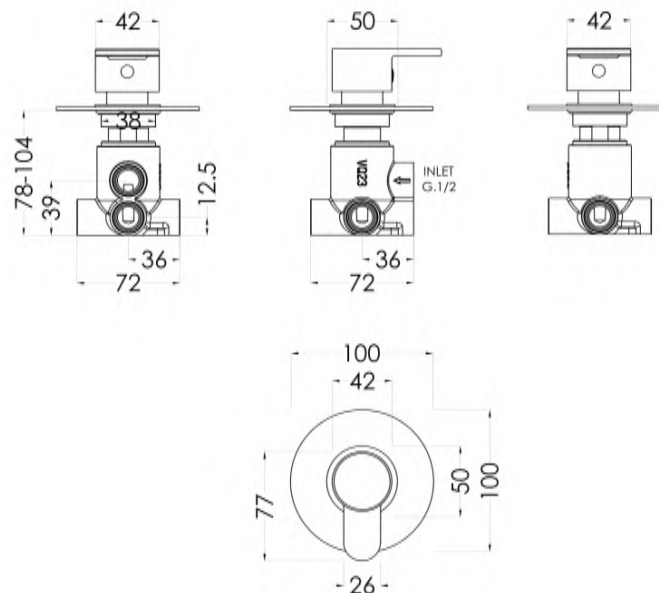

Sales Code: BINWD14

Description: Binsey Concealed Diverter 2/3/4 Way

Product Dimensions

Length (mm):	
Width (mm):	100
Height (mm):	100
Depth (mm):	135
Nett Weight (kg):	1.05

Packaging Dimensions

Length (mm):	189
Width (mm):	175
Height (mm):	
Gross Weight (kg):	1.05

Packaging Data

Box Colour:	White Cardboard Box
Box Qty:	1
Label Size:	100 x 50
Label Colour:	White Label
Label Qty:	1

Outer Box Dimensions (If Applicable)

Length (mm):	
Width (mm):	370
Height (mm):	720
Depth (mm):	220
Gross Weight (kg):	
Barcode:	5056211899020

Product Details

Country of Origin:	United Kingdom
Fitting Instruction:	Yes
Product Material:	Brass
Mount Type:	Wall, Recessed
Outlet Elbow Supplied:	No
Easy Clean:	Not Applicable
Head Included:	No
Handset Included:	No
Body Jets Included:	No
No of Body Jets:	Not Applicable
Operating Pressure (bar):	0.2
Valve/Cartridge Type:	1/4 Turn Ceramic Disc
Flow Rates (L/min):	0.1 bar: 5.2 0.5 bar: 13.3 1 bar: 19.1 2 bar: 27 3 bar: 33.2
TMV2 Approved:	No Approval No: N/A
TMV3 Approved:	No Approval No: N/A
WRAS Approved:	No Approval No: N/A
Head Function:	Not Applicable
Handset Function:	Not Applicable
Body Jet Info:	Not Applicable
Pipe Size:	15 mm (1/2" Bsp)
Pipe Centres:	N/A
Colour/Finish:	Chrome
Hose Included:	Not Applicable
No. of Outlets:	4