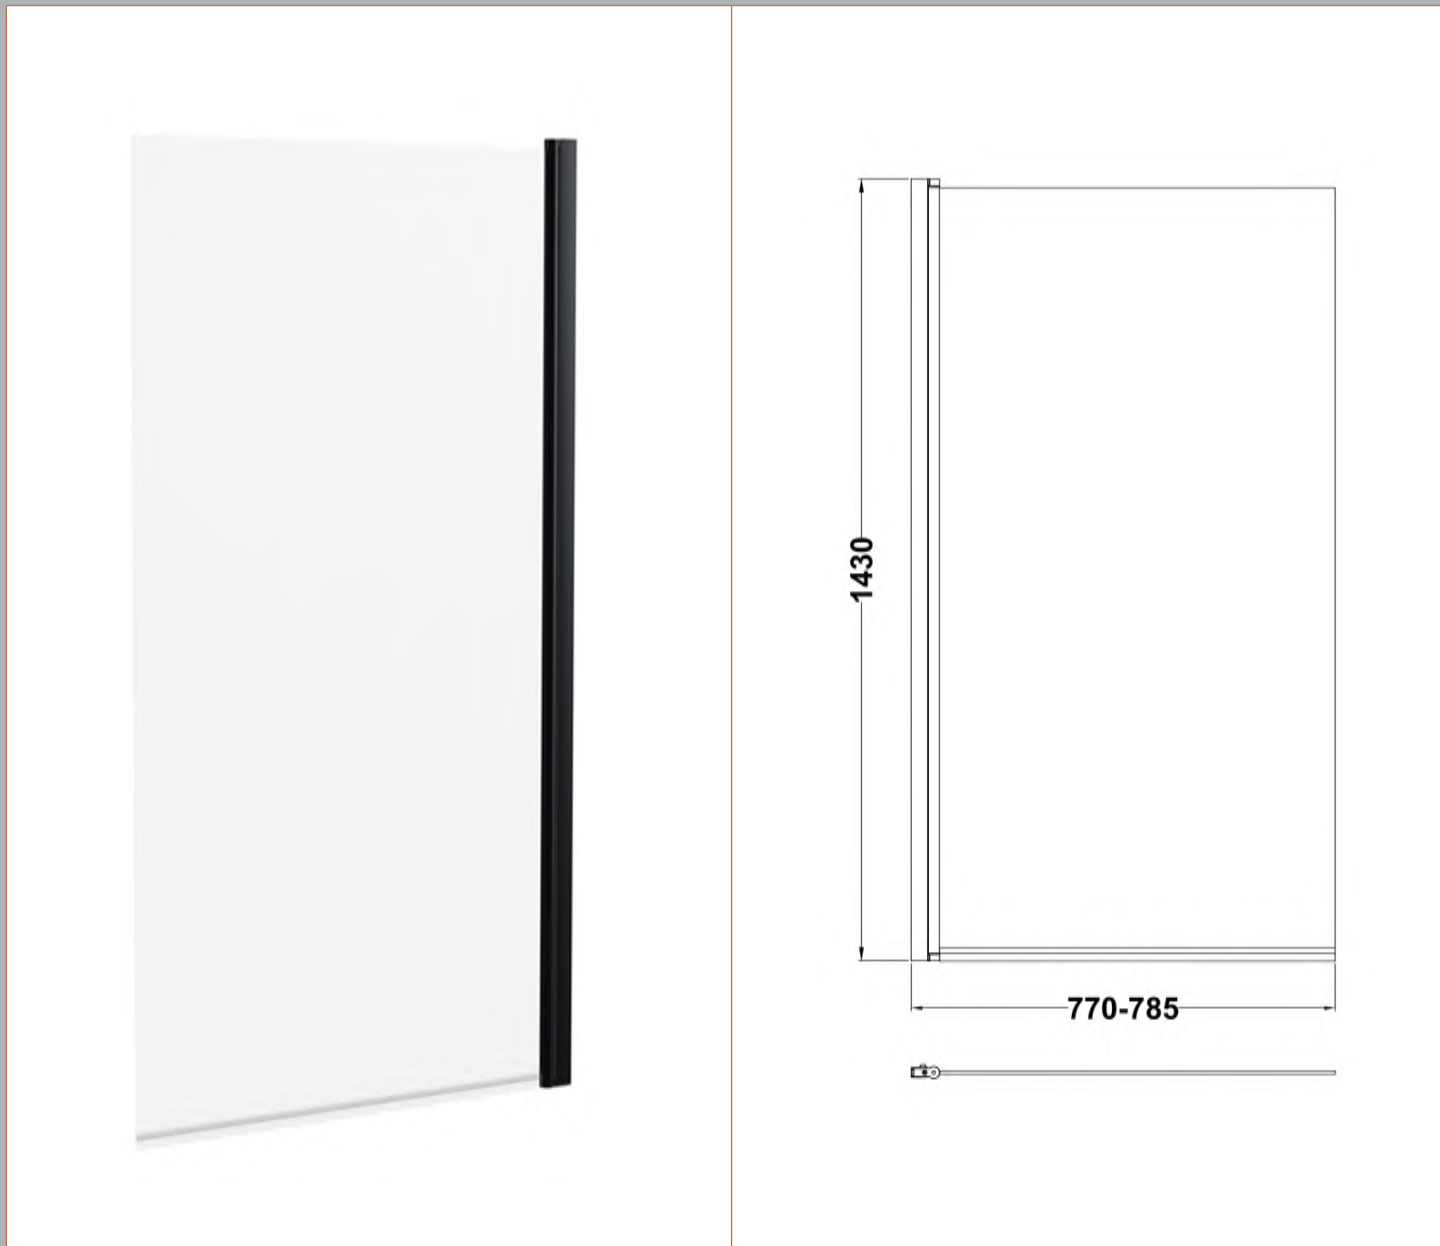

Sales Code: NSS6BP

Description: Square Bath Screen (6)

Product Dimensions

Height (mm):	1400
Width (mm):	790
Depth (mm):	38
Nett Weight (kg):	17

Packaging Dimensions

Height (mm):	50
Width (mm):	805
Length (mm):	1460
Gross Weight (kg):	17.3

Packaging Data

Box Colour:	Brown Cardboard Box - Printed
Box Qty:	1
Label Size:	x
Label Colour:	Not Applicable
Label Qty:	0

Outer Box Dimensions (If Applicable)

Height (mm):	
Width (mm):	
Depth (mm):	
Length (mm):	
Gross Weight (kg):	
Barcode:	5056211881292

Product Details

Country of Origin:	China
Fitting Instruction:	Yes
CE Approval:	Yes
Profile Material:	Aluminium
Profile Finish:	Matt Black
Adjustments (mm):	770mm - 785mm
Entry Width (mm):	N/A
Swing In Dim (mm):	700mm
Swing Out Dim (mm):	700mm
Radius (mm):	Not Applicable
Glass Thickness (mm):	6
Easy Fit:	No
Easy Clean:	No
Handle Style:	Not Applicable
Handle Material:	Not Applicable
Enclosure Design:	Frameless
Wheel Type:	Not Applicable
Support Bar Included:	Support Bar Not Included
Extras:	None

Sales Code: NSS7BP

Description: Round Bath Screen (6)

Product Dimensions

Height (mm):	1435
Width (mm):	790
Depth (mm):	38
Nett Weight (kg):	16.9

Packaging Dimensions

Height (mm):	55
Width (mm):	810
Length (mm):	1460
Gross Weight (kg):	17.2