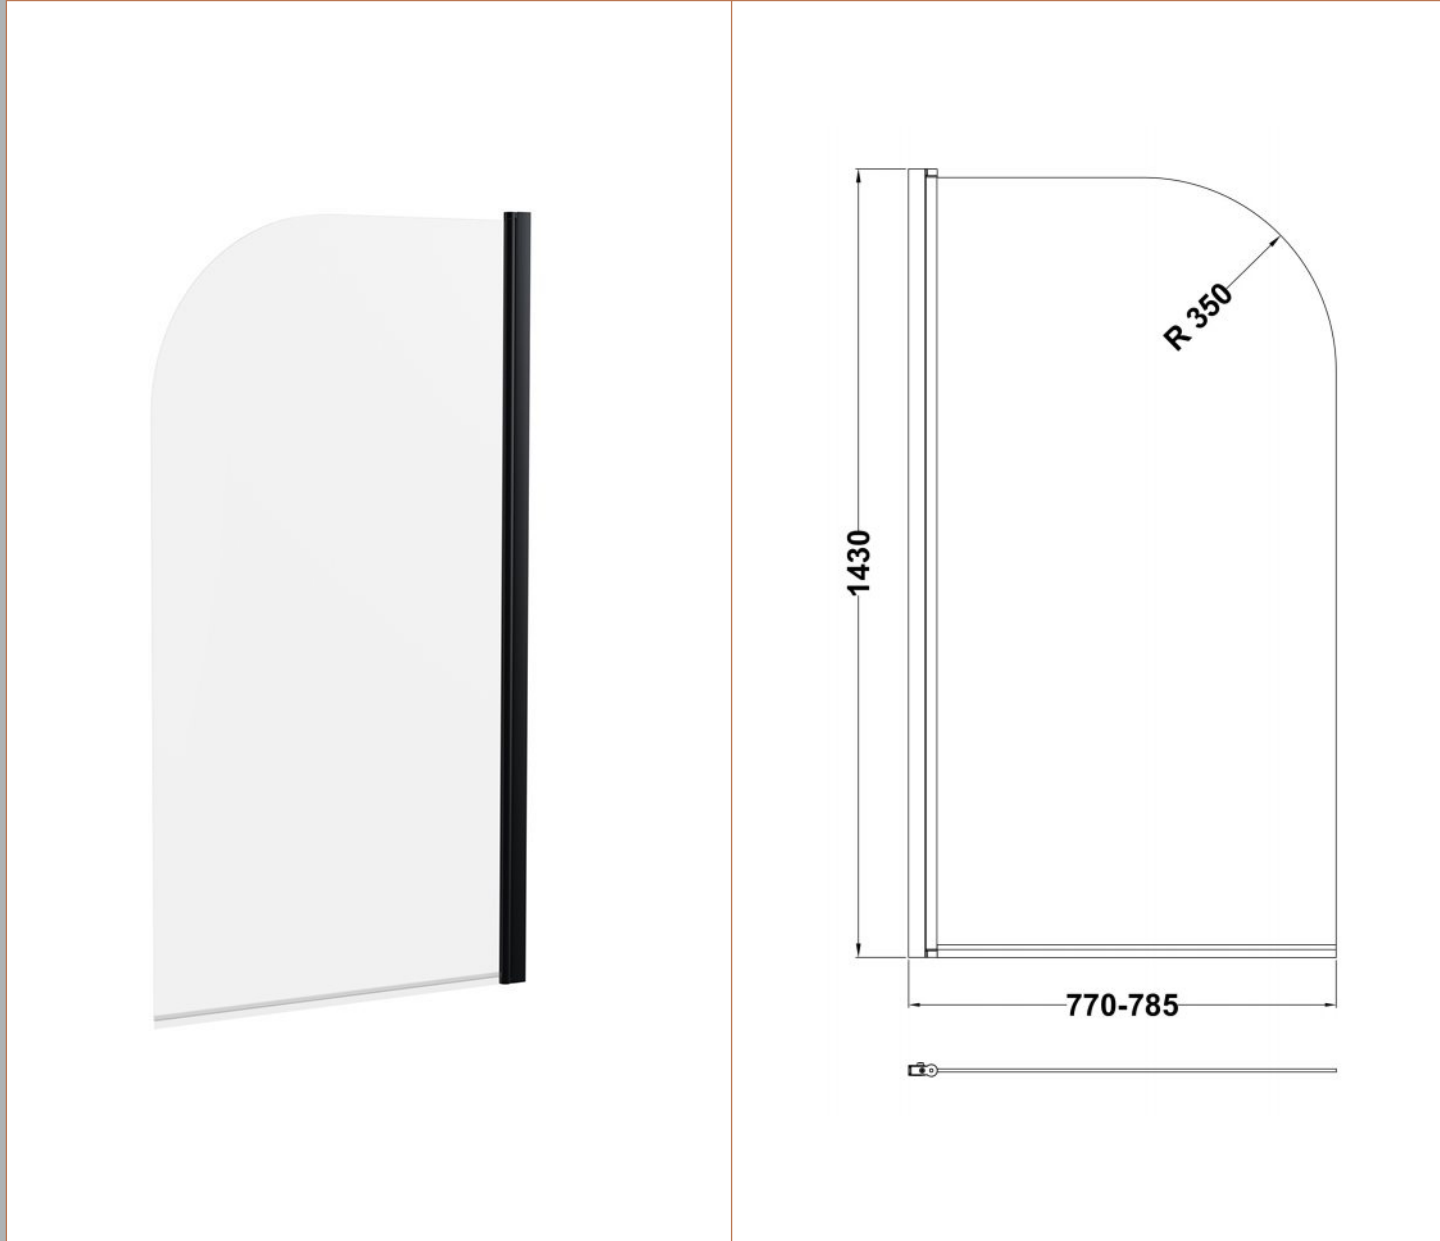

Sales Code: NSS6BP

Description: Square Bath Screen (6)

Product Dimensions

Height (mm):	1400
Width (mm):	790
Depth (mm):	38
Nett Weight (kg):	17

Packaging Dimensions

Height (mm):	50
Width (mm):	805
Length (mm):	1460
Gross Weight (kg):	17.3

Packaging Data

Box Colour:	Brown Cardboard Box - Printed
Box Qty:	1
Label Size:	x
Label Colour:	Not Applicable
Label Qty:	0

Outer Box Dimensions (If Applicable)

Height (mm):	
Width (mm):	
Depth (mm):	
Length (mm):	
Gross Weight (kg):	
Barcode:	5056211881292

Product Details

Country of Origin:	China
Fitting Instruction:	Yes
CE Approval:	Yes
Profile Material:	Aluminium
Profile Finish:	Matt Black
Adjustments (mm):	770mm - 785mm
Entry Width (mm):	N/A
Swing In Dim (mm):	700mm
Swing Out Dim (mm):	700mm
Radius (mm):	Not Applicable
Glass Thickness (mm):	6
Easy Fit:	No
Easy Clean:	No
Handle Style:	Not Applicable
Handle Material:	Not Applicable
Enclosure Design:	Frameless
Wheel Type:	Not Applicable
Support Bar Included:	Support Bar Not Included
Extras:	None

Sales Code: NSS7BP

Description: Round Bath Screen (6)

Product Dimensions

Height (mm):	1435
Width (mm):	790
Depth (mm):	38
Nett Weight (kg):	16.9

Packaging Dimensions

Height (mm):	55
Width (mm):	810
Length (mm):	1460
Gross Weight (kg):	17.2