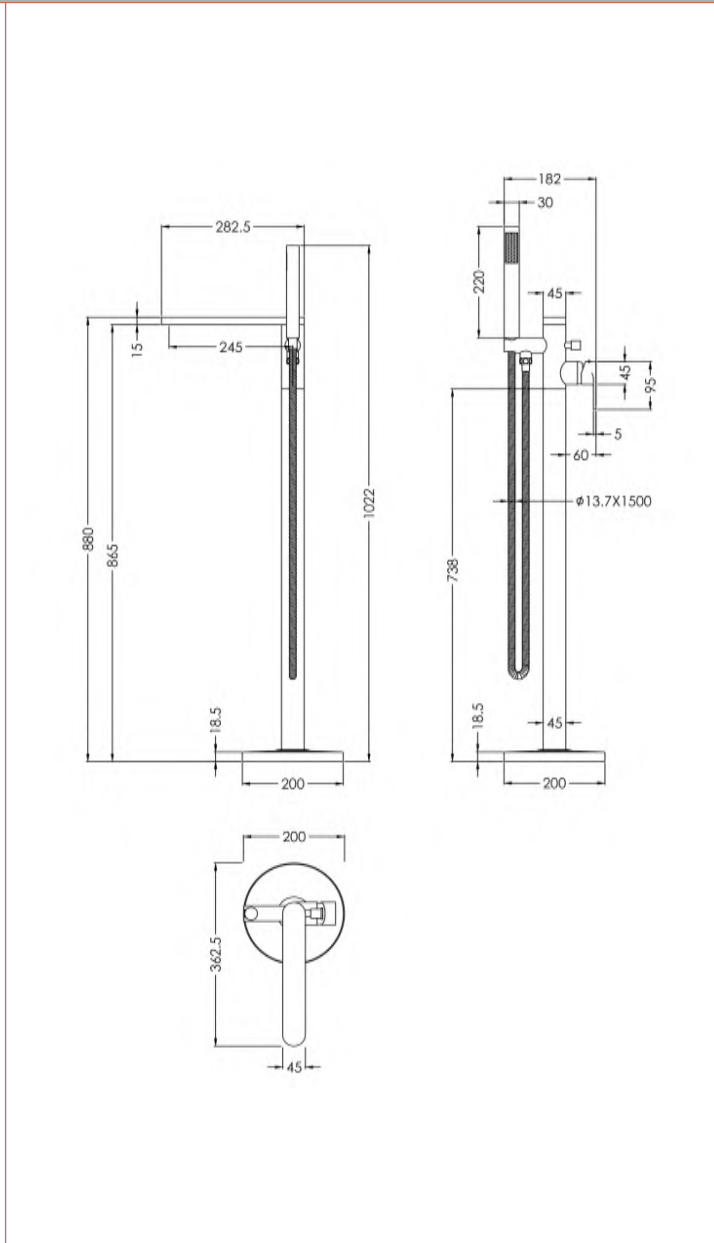

### Product Dimensions

Height (mm):	880
Width (mm):	200
Depth (mm):	360
Length (mm):	
Nett Weight (kg):	6.17

### Packaging Dimensions

Height (mm):	250
Width (mm):	400
Depth (mm):	980
Gross Weight (kg):	6.17

### Packaging Data

Box Colour:	White Cardboard Box
Box Qty:	1
Label Size:	100 x 50
Label Colour:	White Label
Label Qty:	1

### Outer Box Dimensions (If Applicable)

Height (mm):	250
Width (mm):	400
Depth (mm):	980
Length (mm):	
Gross Weight (kg):	
Barcode:	5056211898924