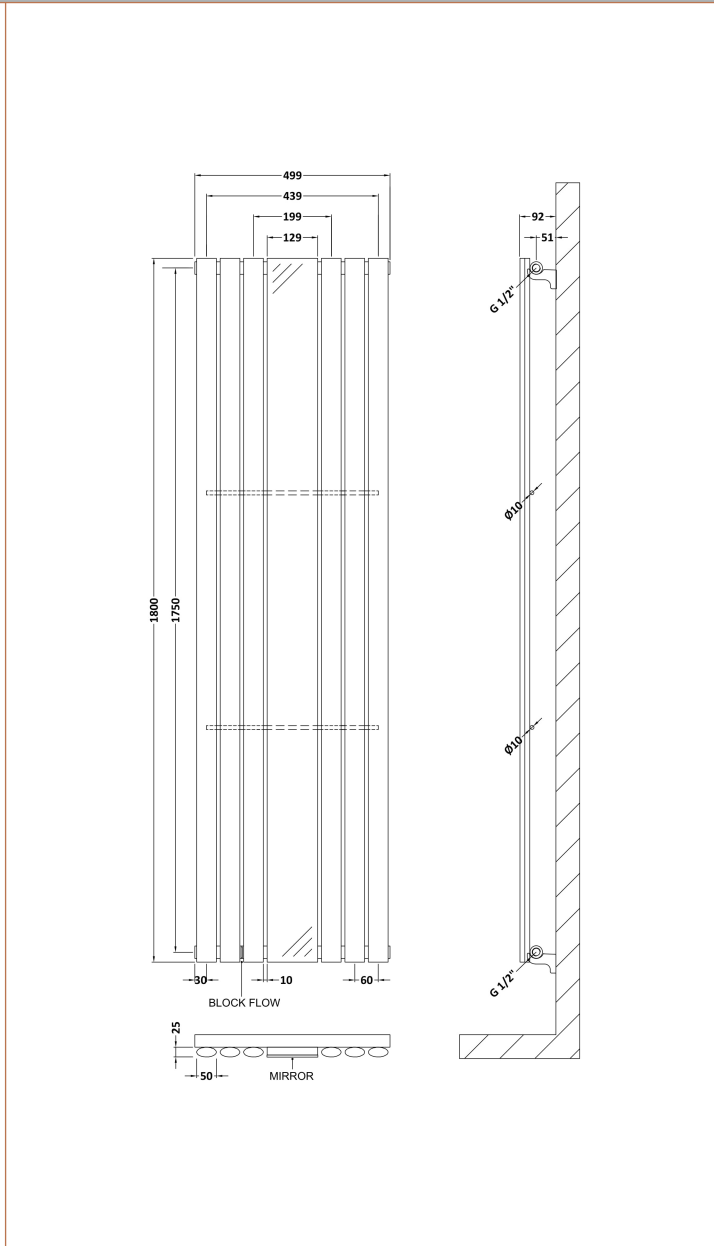

Sales Code: HLA78

Description: Revive Single Panel Rad Mirror 1800X499

Product Dimensions

Height (mm):	1800
Width (mm):	499
Depth (mm):	60
Length (mm):	
Nett Weight (kg):	21.04

Packaging Dimensions

Height (mm):	105
Width (mm):	565
Length (mm):	1915
Gross Weight (kg):	24

Packaging Data

Box Colour:	White Cardboard Shrinkwrapped
Box Qty:	1
Label Size:	100 x 50
Label Colour:	White Label
Label Qty:	2

Outer Box Dimensions (If Applicable)

Height (mm):	
Width (mm):	
Length (mm):	
Gross Weight (kg):	
Barcode:	5055369004225

Product Details

Country of Origin:	China
Fitting Instruction:	Yes
Certification:	CE: No RoHS: N/A WEEE: N/A
Colour/Finish:	Anthracite
RAL No:	7016
Product Material:	Steel
Heat Element Wattage:	Not Applicable
Heating Element Wattage Compatible:	N/A
BTU Outputs:	30°C / 1195 50°C / 2566 60°C / 3251
Thermal Outputs: (Watts)	30°C / 350 50°C / 752 60°C / 987
Pipe Centres - If Vertical:	589mm
Pipe Centres - If Horizontal:	N/A
Max Projection:	90mm
Tube Diameter:	N/A
Packaging Volume (L):	123
Wall to Centre of Tappings:	N/A
Floor to Centre of Tappings:	65
Dual Fuel:	N/A
IP Rating:	