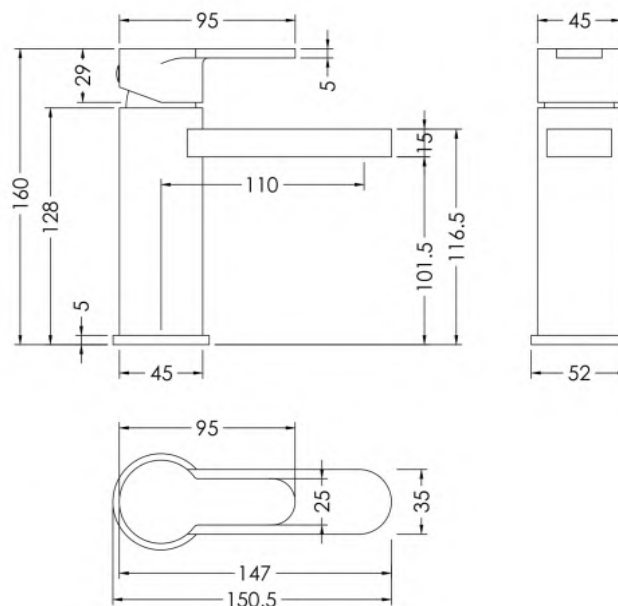

Sales Code: ARV305

Description: Arvan Mono Basin Mixer (P/B Waste)

Product Dimensions

Height (mm):	160
Width (mm):	52
Depth (mm):	147
Length (mm):	
Nett Weight (kg):	1.75

Packaging Dimensions

Height (mm):	95
Width (mm):	225
Depth (mm):	275
Gross Weight (kg):	1.75

Packaging Data

Box Colour:	White Cardboard Box
Box Qty:	1
Label Size:	100 x 50
Label Colour:	White Label
Label Qty:	1

Outer Box Dimensions (If Applicable)

Height (mm):	500
Width (mm):	500
Depth (mm):	300
Length (mm):	

Gross Weight (kg):	
Barcode:	5056211898474

Product Details

Country of Origin:	China
Fitting Instruction:	Yes
Product Material:	Brass
Control Type:	Manual
Waste Included:	Waste Included
Waste Type:	Push Button
WRAS Approval: No	Approval No: N/A
Valve/Cartridge Type:	Single Lever Cartridge
Colour/Finish:	Chrome
Mount Type:	Deck
Operating Pressure (bar):	0.2

Flow Rates: (Litres Per Min)	0.1 bar: 2.8	0.5 bar: 8	1 bar: 11.6	2 bar: 16.7	3 bar: 20.7
Pipe Size:	1/2"				
Pipe Centres:	N/A