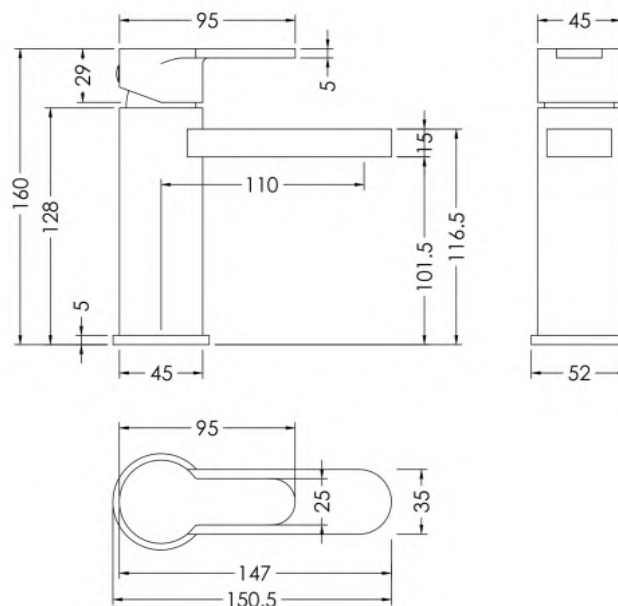

Sales Code: ARV405

Description: Arvan Mono Basin Mixer (P/B Waste)

Product Dimensions

Height (mm):	160
Width (mm):	52
Depth (mm):	147
Length (mm):	
Nett Weight (kg):	1.75

Packaging Dimensions

Height (mm):	95
Width (mm):	225
Depth (mm):	275
Gross Weight (kg):	1.75

Packaging Data

Box Colour:	White Cardboard Box
Box Qty:	1
Label Size:	100 x 50
Label Colour:	White Label
Label Qty:	1

Outer Box Dimensions (If Applicable)

Height (mm):	500
Width (mm):	500
Depth (mm):	300
Length (mm):	

Gross Weight (kg):	
Barcode:	5056211897675

Product Details

Country of Origin:	China
Fitting Instruction:	Yes
Product Material:	Brass
Control Type:	Manual
Waste Included:	Waste Included
Waste Type:	Push Button
WRAS Approval: No	Approval No: N/A
Valve/Cartridge Type:	Single Lever Cartridge
Colour/Finish:	Matt Black
Mount Type:	Deck
Operating Pressure (bar):	0.2

Flow Rates: (Litres Per Min)	0.1 bar: 2.8	0.5 bar: 8	1 bar: 11.6	2 bar: 16.7	3 bar: 20.7
Pipe Size:	1/2"				
Pipe Centres:	N/A