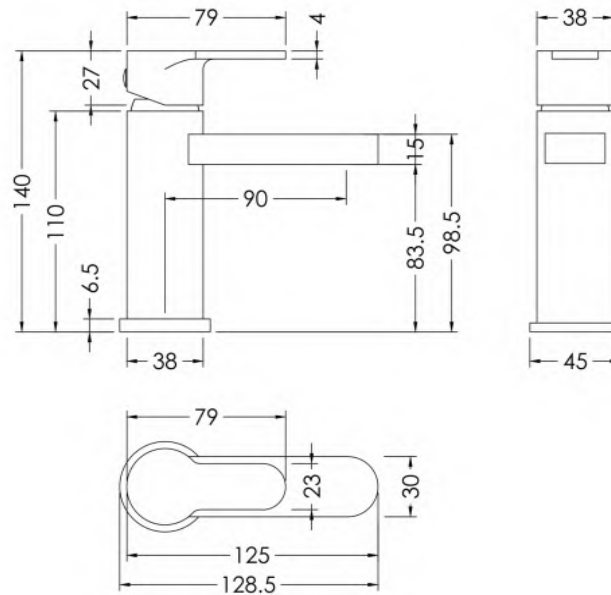

Sales Code: ARV315

Description: Arvan Mini Basin Mixer (P/B Waste)

Product Dimensions

Height (mm):	140
Width (mm):	45
Depth (mm):	125
Length (mm):	
Nett Weight (kg):	1.29

Packaging Dimensions

Height (mm):	95
Width (mm):	265
Depth (mm):	275
Gross Weight (kg):	1.29

Packaging Data

Box Colour:	White Cardboard Box
Box Qty:	1
Label Size:	100 x 50
Label Colour:	White Label
Label Qty:	1

Outer Box Dimensions (If Applicable)

Height (mm):	500
Width (mm):	480
Depth (mm):	295
Length (mm):	

Outer Box Dimensions (If Applicable)

Height (mm):	500
Width (mm):	500
Depth (mm):	300
Length (mm):	

Gross Weight (kg):	
Barcode:	5056211898474

Product Details

Country of Origin:	China
Fitting Instruction:	Yes
Product Material:	Brass
Control Type:	Manual
Waste Included:	Waste Included
Waste Type:	Push Button
WRAS Approval: No	Approval No: N/A
Valve/Cartridge Type:	Single Lever Cartridge
Colour/Finish:	Chrome
Mount Type:	Deck
Operating Pressure (bar):	0.2

Outer Box Dimensions (If Applicable)

Height (mm):	500
Width (mm):	500
Depth (mm):	300
Length (mm):	

Gross Weight (kg):	
Barcode:	5056211897675

Product Details

Country of Origin:	China
Fitting Instruction:	Yes
Product Material:	Brass
Control Type:	Manual
Waste Included:	Waste Included
Waste Type:	Push Button
WRAS Approval: No	Approval No: N/A
Valve/Cartridge Type:	Single Lever Cartridge
Colour/Finish:	Matt Black
Mount Type:	Deck
Operating Pressure (bar):	0.2