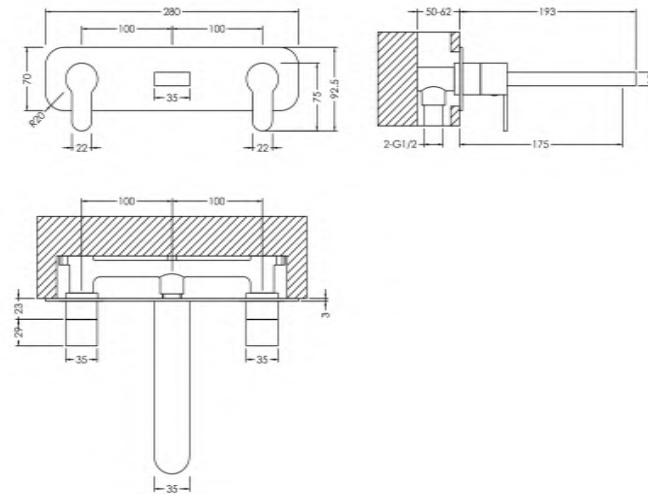

### Product Dimensions

Height (mm):	75
Width (mm):	245
Depth (mm):	195
Length (mm):	
Nett Weight (kg):	1.88

### Outer Box Dimensions (If Applicable)

Height (mm):	600
Width (mm):	390
Depth (mm):	340
Length (mm):	
Gross Weight (kg):	
Barcode:	5056211898535

### Product Dimensions

Height (mm):	92
Width (mm):	280
Depth (mm):	193
Length (mm):	
Nett Weight (kg):	2.2

### Outer Box Dimensions (If Applicable)

Height (mm):	600
Width (mm):	390
Depth (mm):	340
Length (mm):	
Gross Weight (kg):	
Barcode:	5056211898542