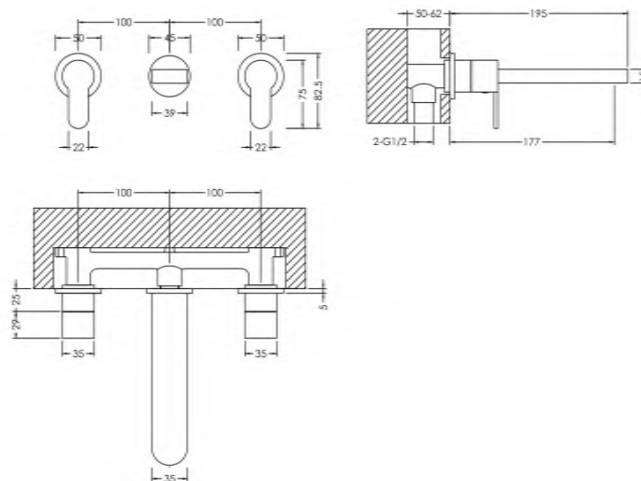

### Product Dimensions

Height (mm):	75
Width (mm):	245
Depth (mm):	195
Length (mm):	
Nett Weight (kg):	1.88

### Packaging Dimensions

Height (mm):	115
Width (mm):	185
Depth (mm):	325
Gross Weight (kg):	1.88

### Outer Box Dimensions (If Applicable)

Height (mm):	600
Width (mm):	390
Depth (mm):	340
Length (mm):	
Gross Weight (kg):	
Barcode:	5056211898535

### Product Dimensions

Height (mm):	92
Width (mm):	280
Depth (mm):	193
Length (mm):	
Nett Weight (kg):	2.2