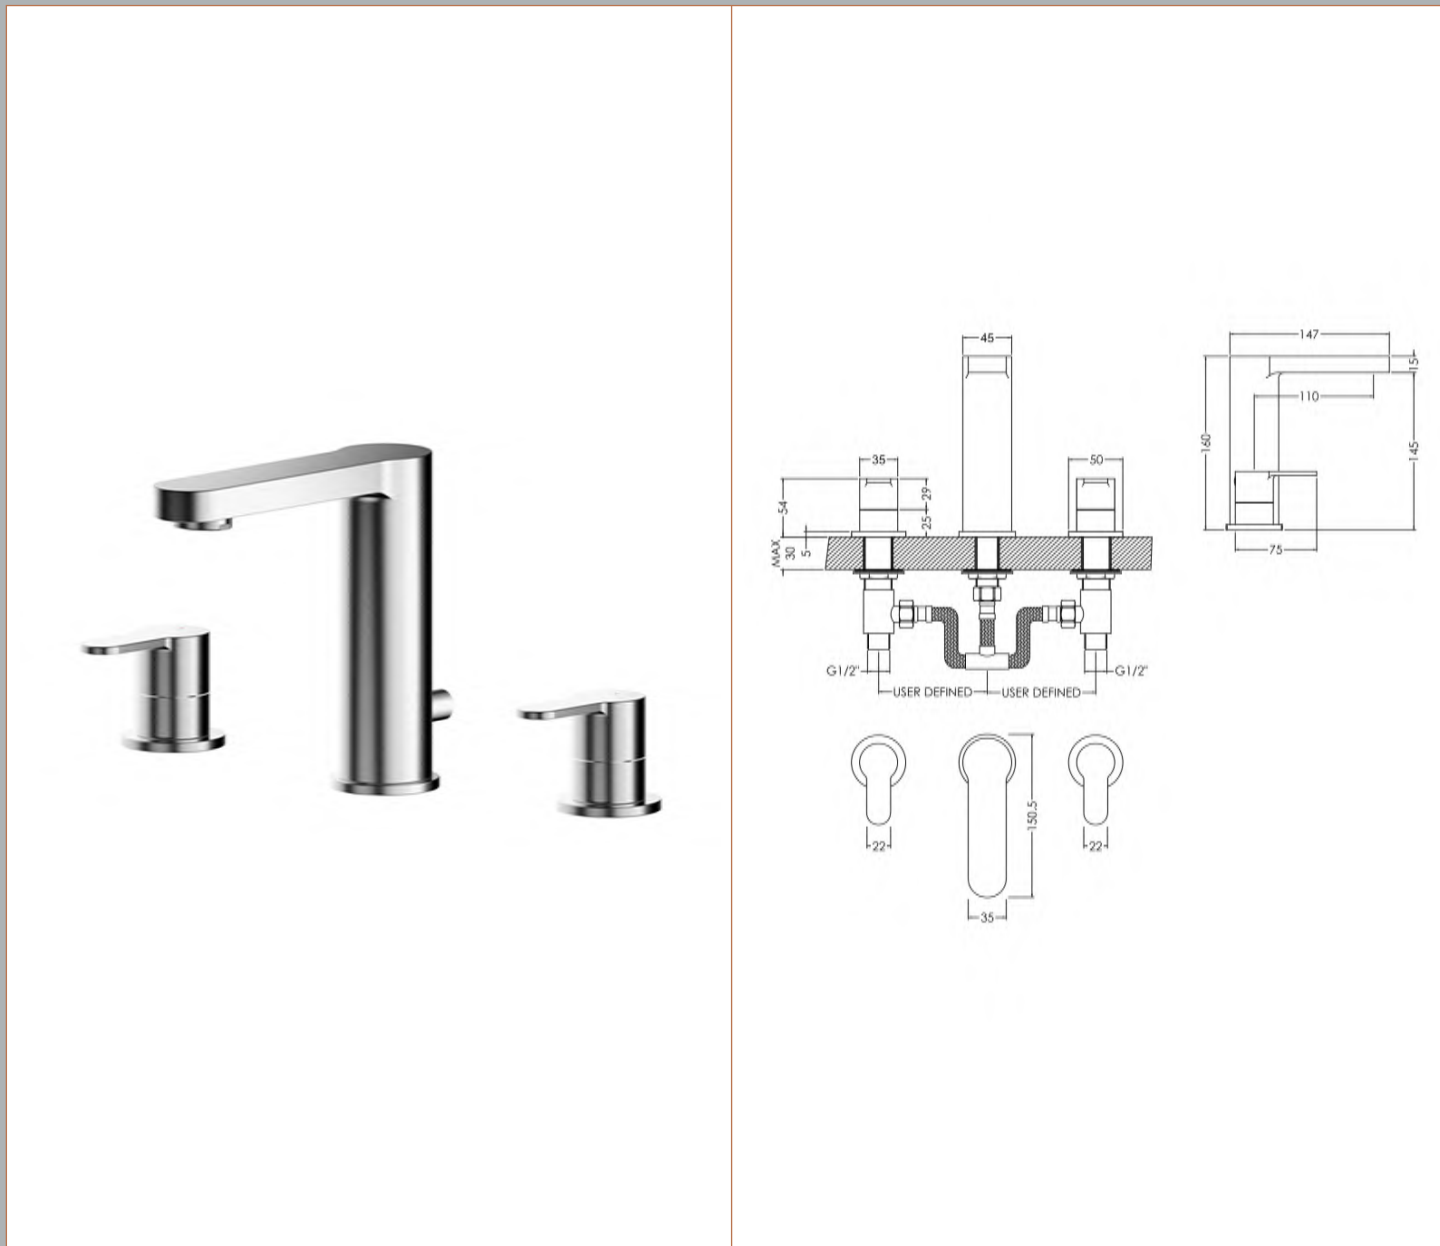

Sales Code: ARV337

Description: Arvan D/M 3Th Basin Mixer P/Up Waste

### Product Dimensions

Height (mm):	160
Width (mm):	250
Depth (mm):	147
Length (mm):	
Nett Weight (kg):	1.95

### Outer Box Dimensions (If Applicable)

Height (mm):	510
Width (mm):	335
Depth (mm):	290
Length (mm):	

Gross Weight (kg):	
Barcode:	5056211898559

### Product Details

Country of Origin:	China
Fitting Instruction:	Yes
Product Material:	Brass
Control Type:	Manual
Waste Included:	Waste Included
Waste Type:	Pop-Up
WRAS Approval: No	Approval No: N/A
Valve/Cartridge Type:	1/4 Turn Ceramic Disc
Colour/Finish:	Chrome
Mount Type:	Deck
Operating Pressure (bar):	0.2