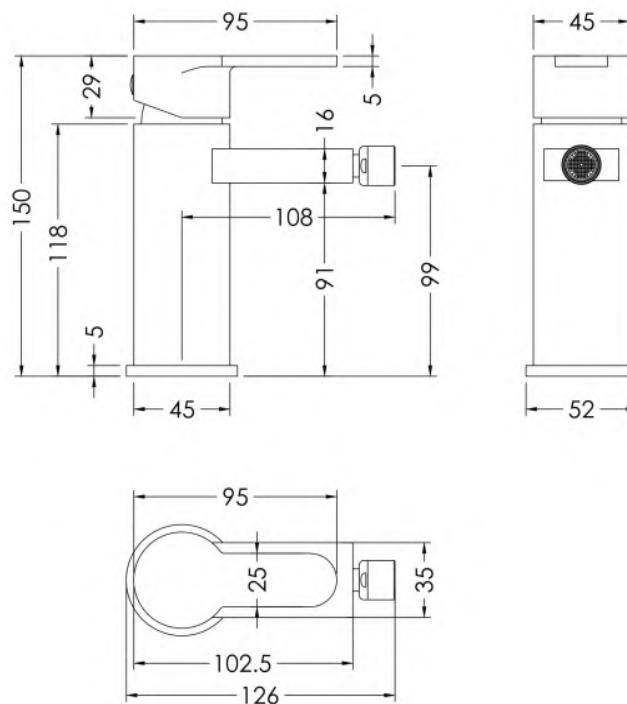

Sales Code: ARV306

Description: Arvan Mono Bidet Mixer (P/Up Waste)

Product Dimensions

Height (mm):	150
Width (mm):	52
Depth (mm):	130
Length (mm):	
Nett Weight (kg):	1.42

Packaging Dimensions

Height (mm):	95
Width (mm):	245
Depth (mm):	275
Gross Weight (kg):	1.42

Packaging Data

Box Colour:	White Cardboard Box
Box Qty:	1
Label Size:	100 x 50
Label Colour:	White Label
Label Qty:	1

Outer Box Dimensions (If Applicable)

Height (mm):	500
Width (mm):	540
Depth (mm):	300
Length (mm):	
Gross Weight (kg):	
Barcode:	5056211898504

Product Details

Country of Origin:	China
Fitting Instruction:	Yes
Product Material:	Brass
Control Type:	Manual
Waste Included:	Waste Included
Waste Type:	Pop-Up
WRAS Approval: No	Approval No: N/A
Valve/Cartridge Type:	Single Lever Cartridge
Colour/Finish:	Chrome
Mount Type:	Deck
Operating Pressure (bar):	0.5

Flow Rates: (Litres Per Min)	0.1 bar: 1.7	0.5 bar: 4.3	1 bar: 6.2	2 bar: 9	3 bar: 11.1
Pipe Size:	1/2"				
Pipe Centres:	N/A				